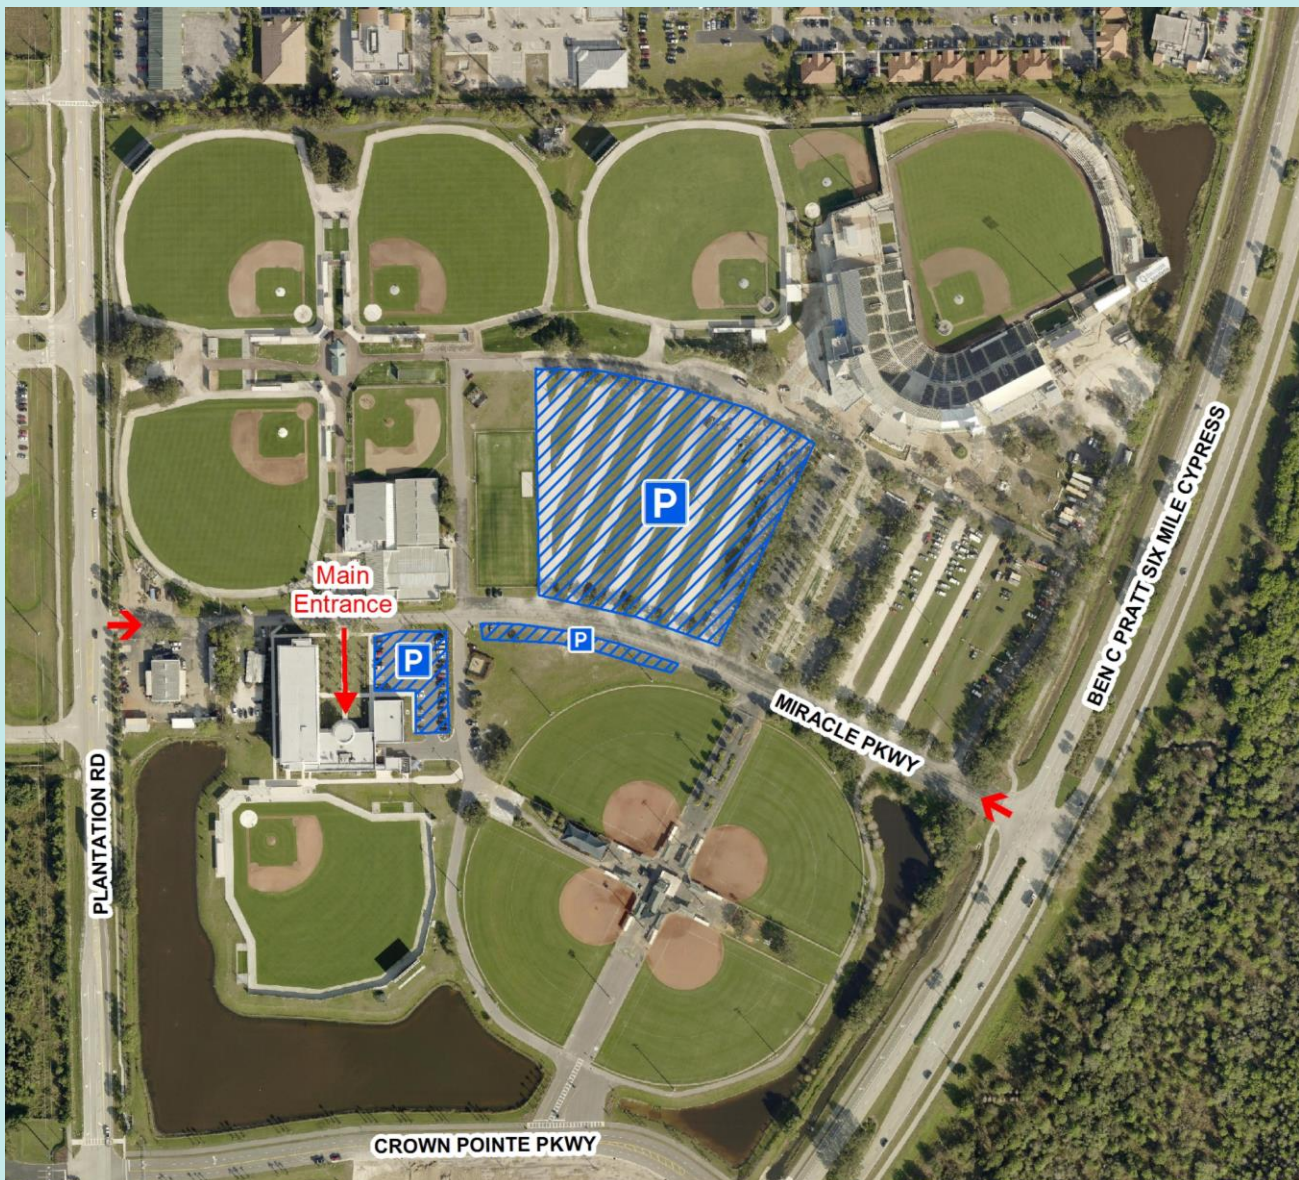

Southwest Florida GIS Symposium

Location Map

Minnesota Twins Player Development Academy
14100 Six Mile Cypress Pkwy
Fort Myers, FL 33912