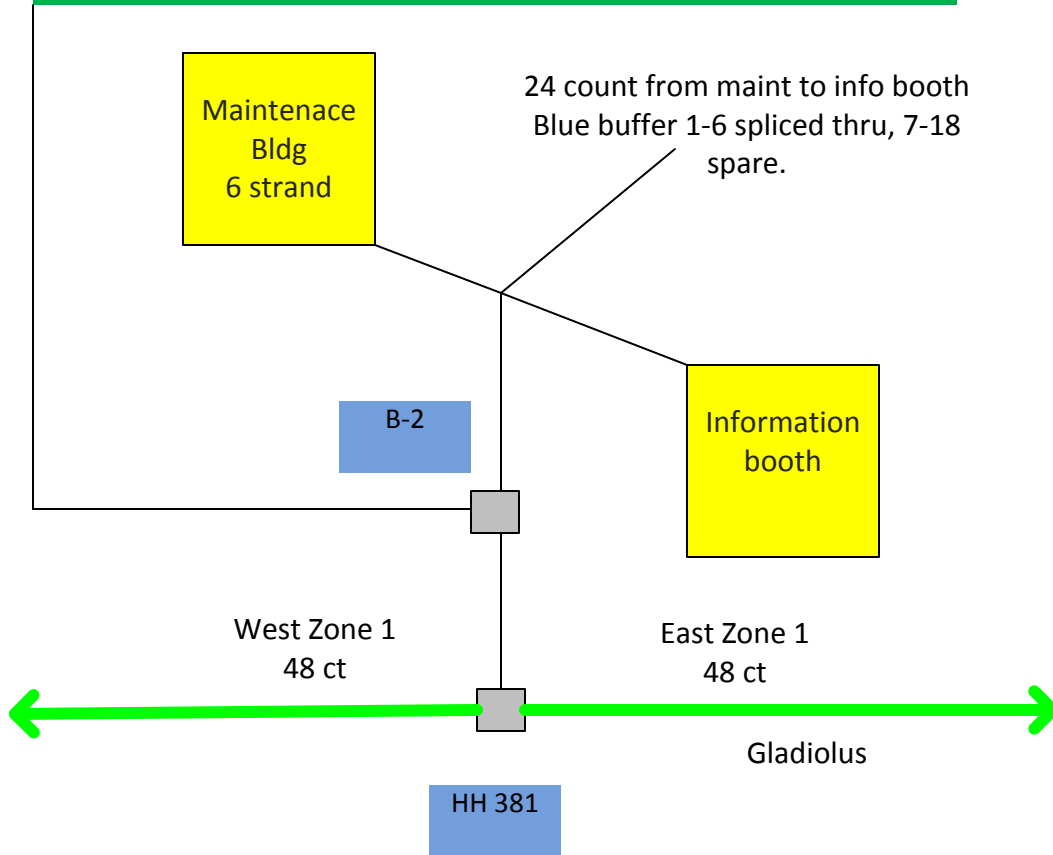

Lakes Park Cisco Splice Details

Splice point B2 four fibers Splice fibers 1 & 2 of the New 12ct Blue Buffer (Blue Orange) to Existing 24 count fiber from Maint to Info booth Orange buffer pairs 1 & 2 (Blue Orange) To Maintenance building.
 Splice fibers 11 & 12 of the new 12ct Blue Buffer (Rose Aqua) to existing 24 count Fiber from Maint to Info booth Orange Buffer pairs 11 & 12 (Rose Aqua) To Maintenance building.

Hand Hole 381

Please splice four fibers connecting 12 ct lateral into the 48 ct zone 1 as follows:

Splice fibers 1 & 2 of the New 12 ct Blue Buffer (Blue Orange) to Existing Zone (1) 48 ct blue buffer pairs 11 & 12 (Rose Aqua) West. Splice 11 & 12 of the New 12 count Blue Buffer (Rose Aqua) to Existing Zone (1) 48 ct blue buffer pairs 11 & 12 to (Rose Aqua) to East.