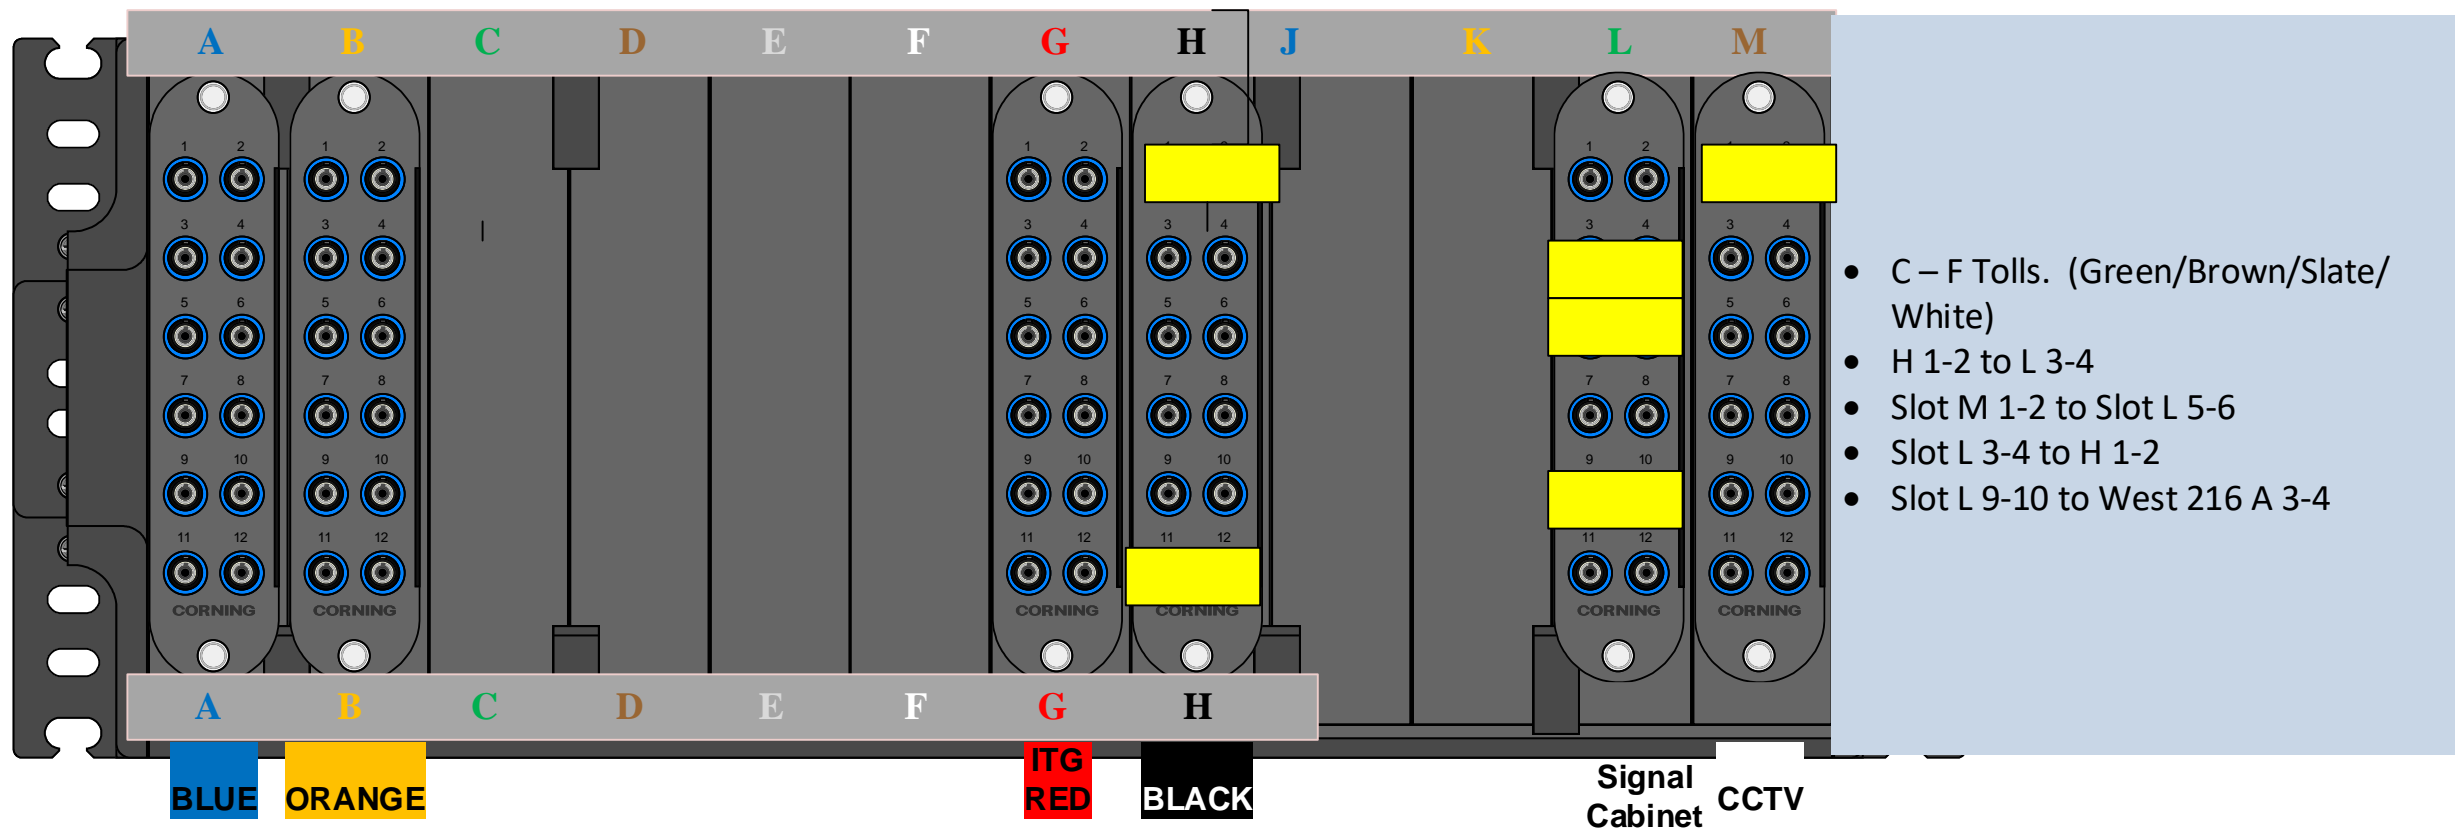

Del Prado @ Cape Coral Parkway 96 of 216 North Fiber

Del Prado @ Cape Coral Parkway 96 of 216 West Fiber

Del Prado @ Cape Coral Parkway 96 of 288 East Fiber