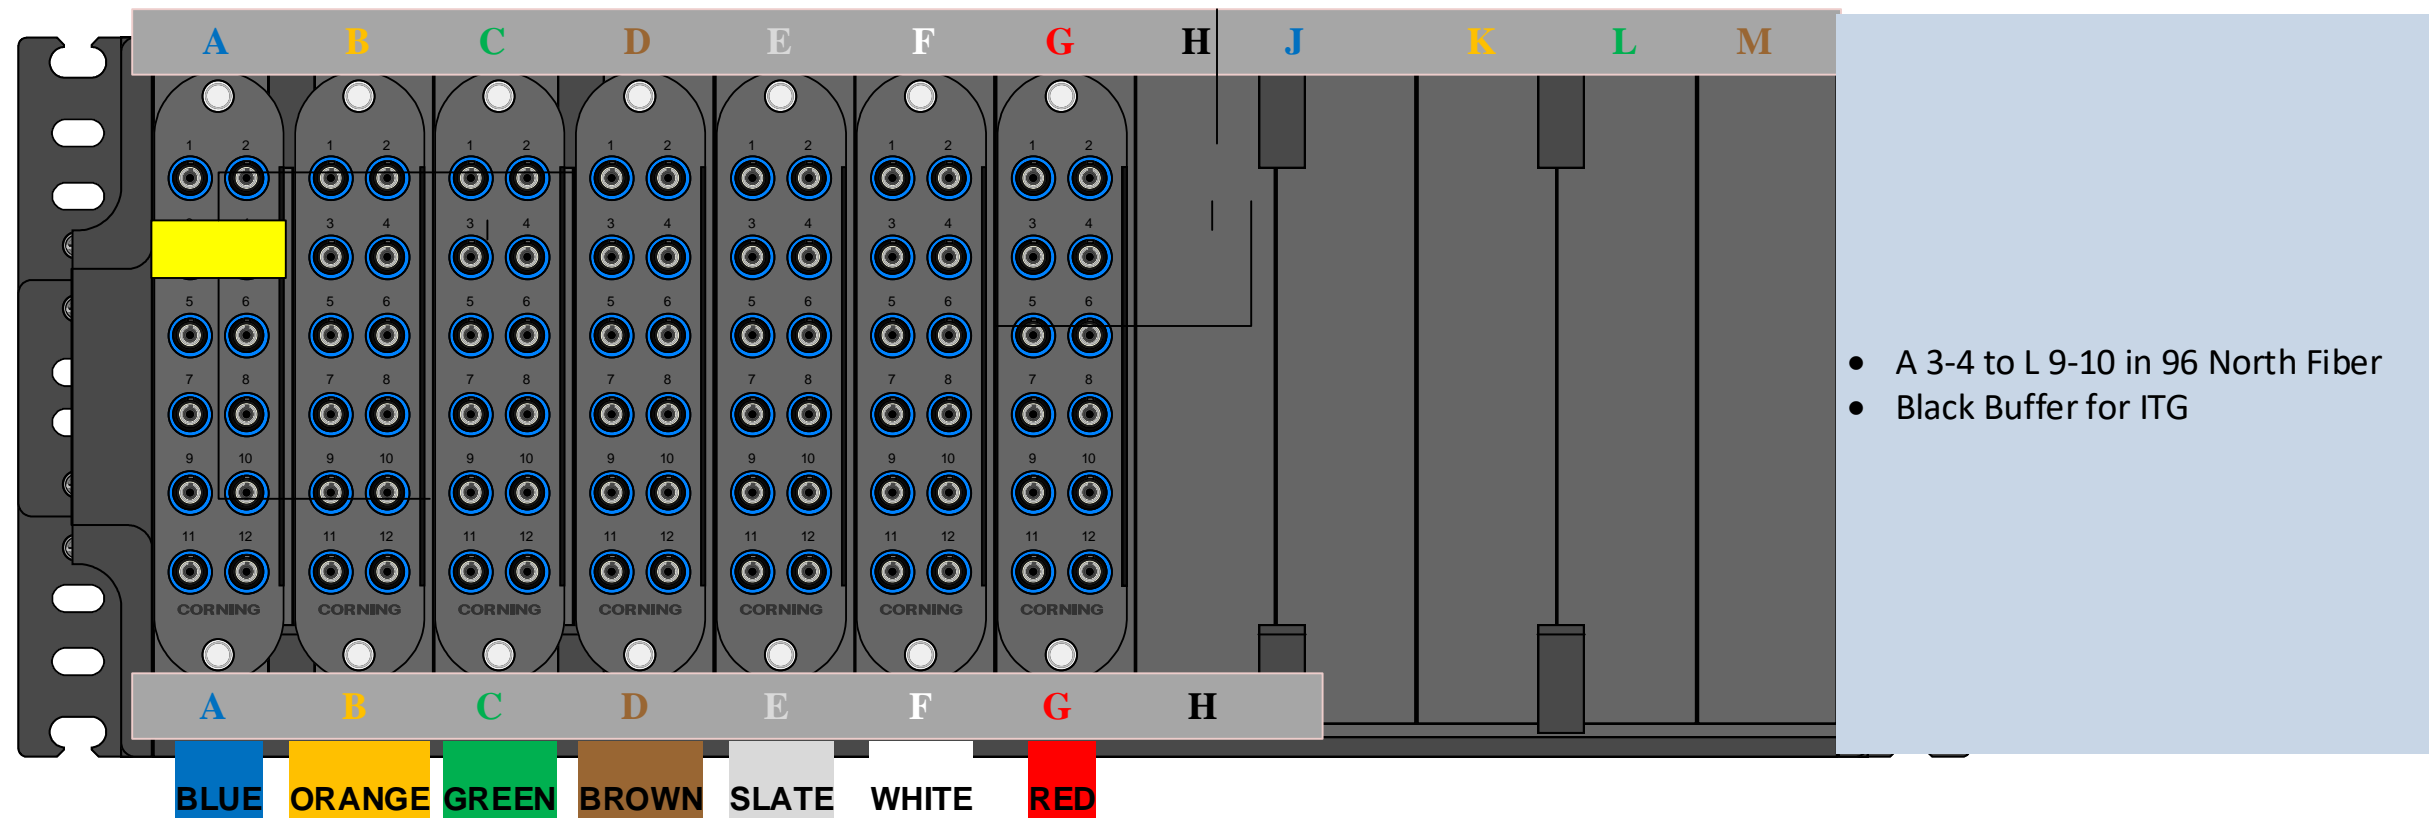

Del Prado @ Cape Coral Parkway 96 of 216 North Fiber

Del Prado @ Cape Coral Parkway 96 of 216 West Fiber

Del Prado @ Cape Coral Parkway 96 of 288 East Fiber