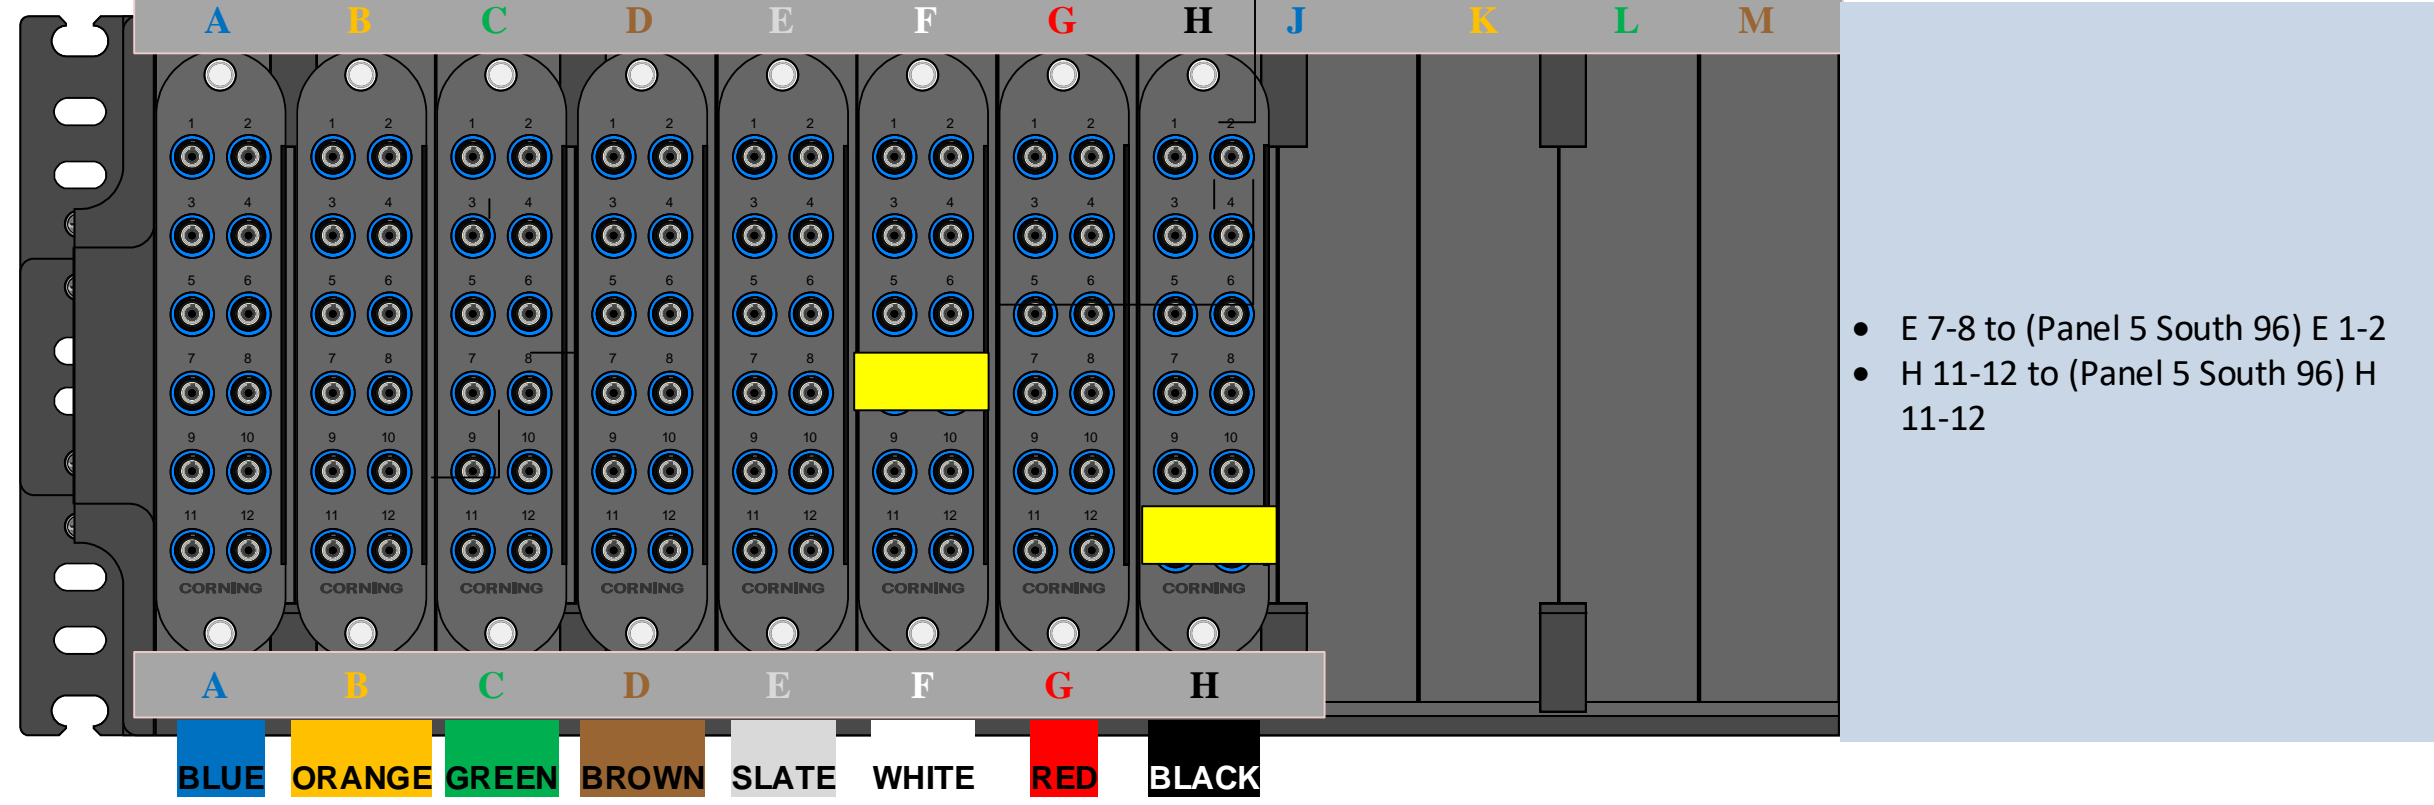

Bus 41 @ Pine Island 96 North Fiber Panel 1

Bus 41 @ Pine Island 96 West Fiber 12F IMS SVS Panel 2

Bus 41 @ Pine Island 96 East Fiber Panel 4

Bus 41 @ Pine Island 96 West LCDOT Fiber Panel 3

Bus 41 @ Pine Island 96 South Fiber Panel 5