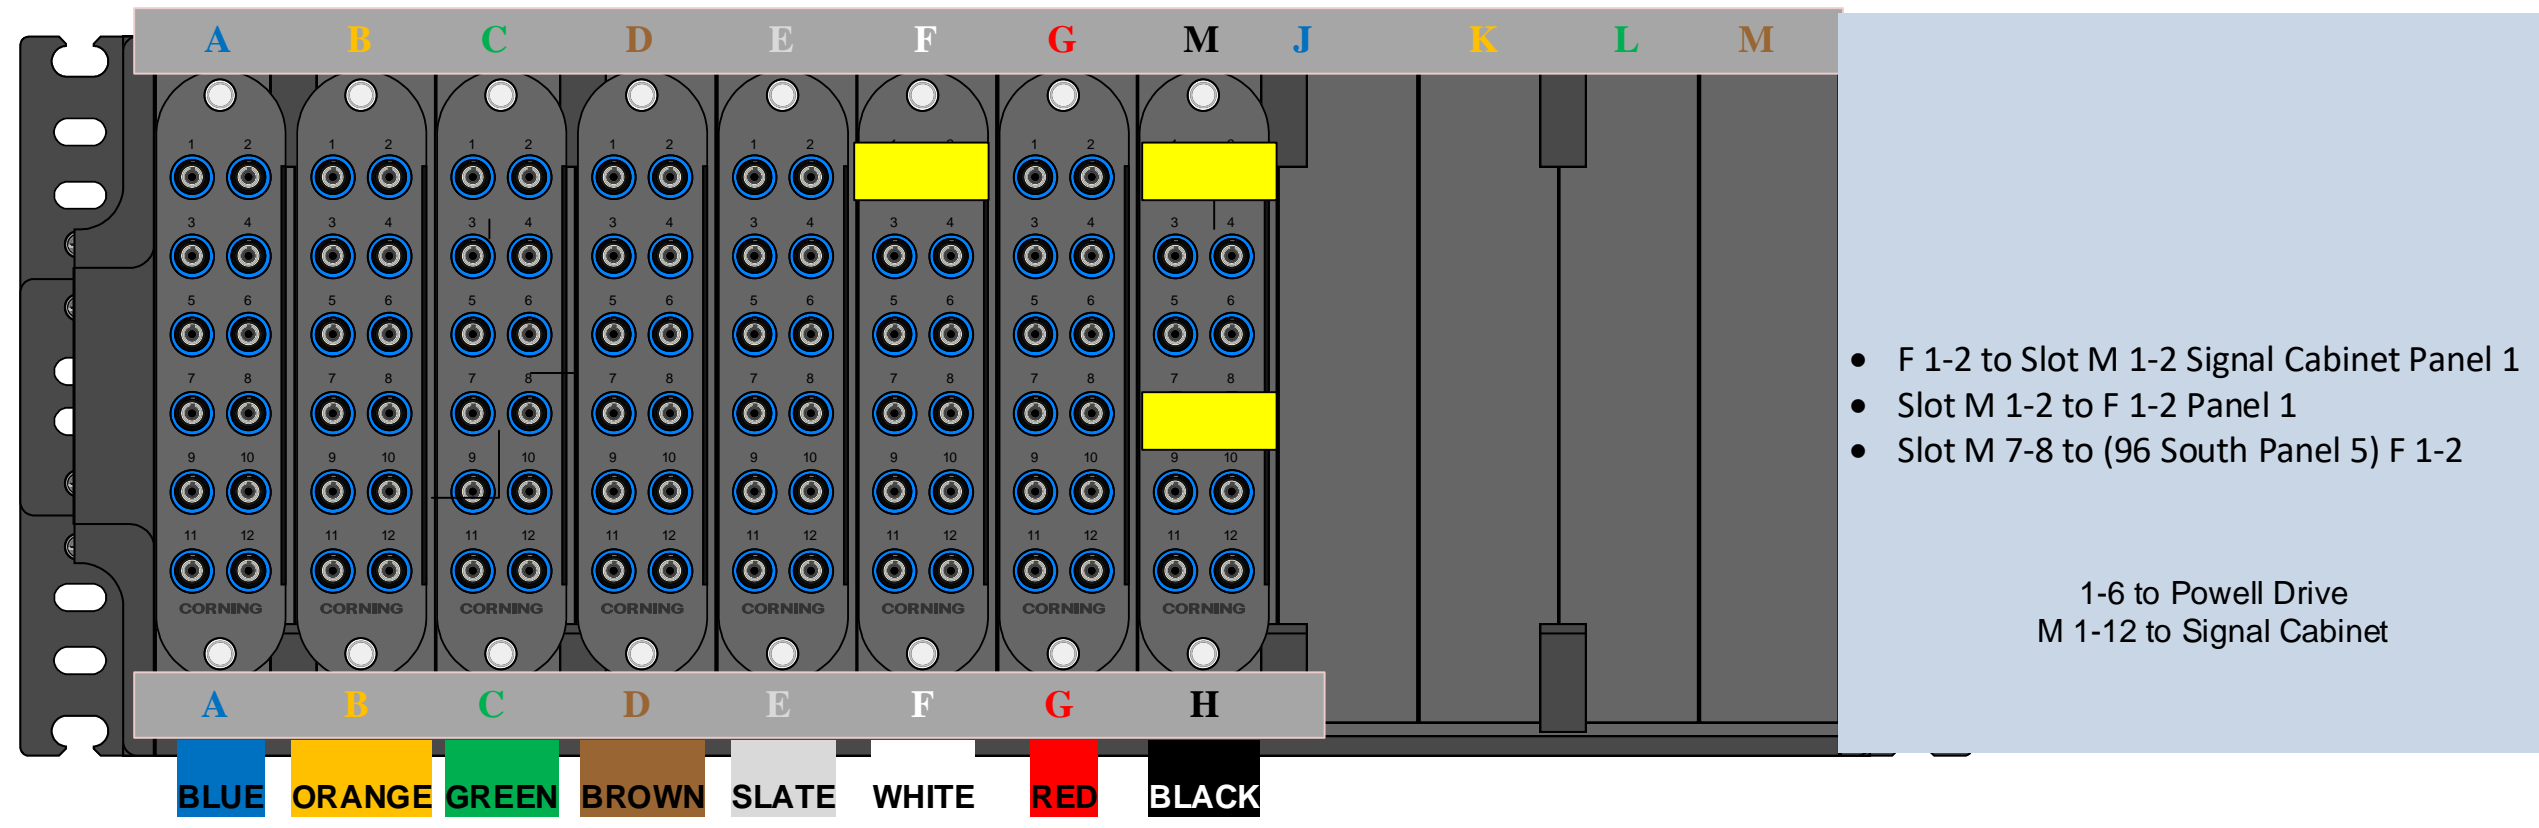

Bus 41 @ Pine Island 96 North Fiber Panel 1

Bus 41 @ Pine Island 96 West Fiber 12F IMS SVS Panel 2

Bus 41 @ Pine Island 96 East Fiber Panel 4

Bus 41 @ Pine Island 96 West LCDOT Fiber Panel 3

Bus 41 @ Pine Island 96 South Fiber Panel 5