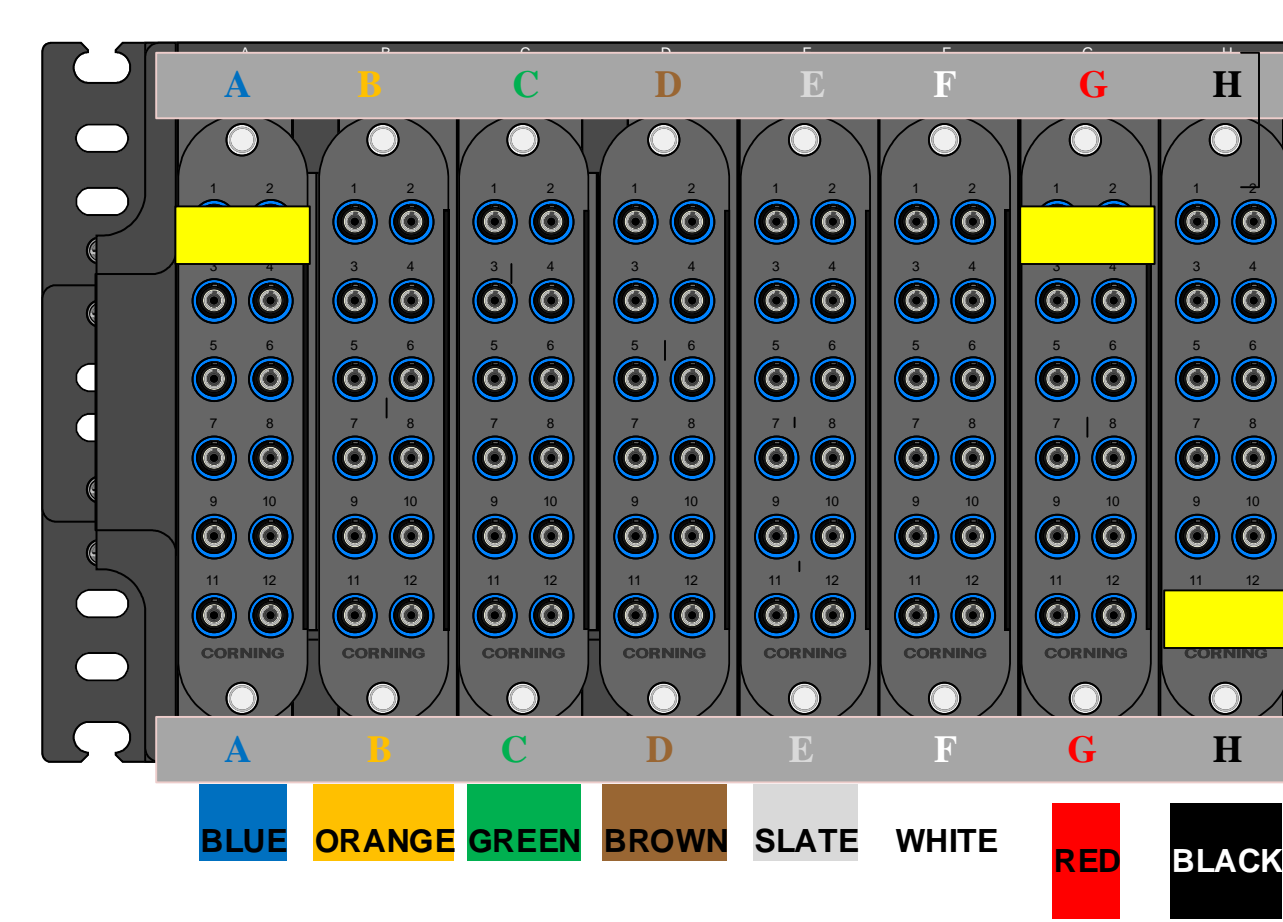

Summerlin @ Cypress Lakes North-South & Cabinet Panel 3

- A 1-2 to Panel 3 F 1-2
 - A 3-4 to Port 18 ITS 8024 Summerlin @ University
 - C 5-6 to 10 Gig Link Juniper
 - C 9-10 to Port 1 ITS Express 8024
 - D 11-12 to Panel 1 H 11-12
 - F 1-2 to Panel 3 A 1-2
 - G 3-4 to Port 24 ITS Express 8024
 - J 1,6 to Port 20 ITS Express 8024
 - M 1-2 to Port 16 ITS Express 8024
 - M 7-8 to Panel 1 A 1-2
 - M 9-10 to Panel 2 A 1-2
- A NB Blue Buffer
 B NB Orange Buffer
 C NB Red Buffer
 D NB BlackBuffer
 F SB Blue
 G SB Orange
 H SB Red
 J SB Black
 M Signal Cabinet

Summerlin @ Cypress Lakes 96 East Panel 1

- A 1-2 to Panel 3 M 7-8
- G 1-2 to Port 7 ITS Express 8024 No link
- H 11-12 to Panel 3 D 11-12

Summerlin @ Cypress Lakes 72 West Panel 2

- A 1-2 to Panel 3 M 9-10
- B 1-2 to Port G8 ITS express 8024