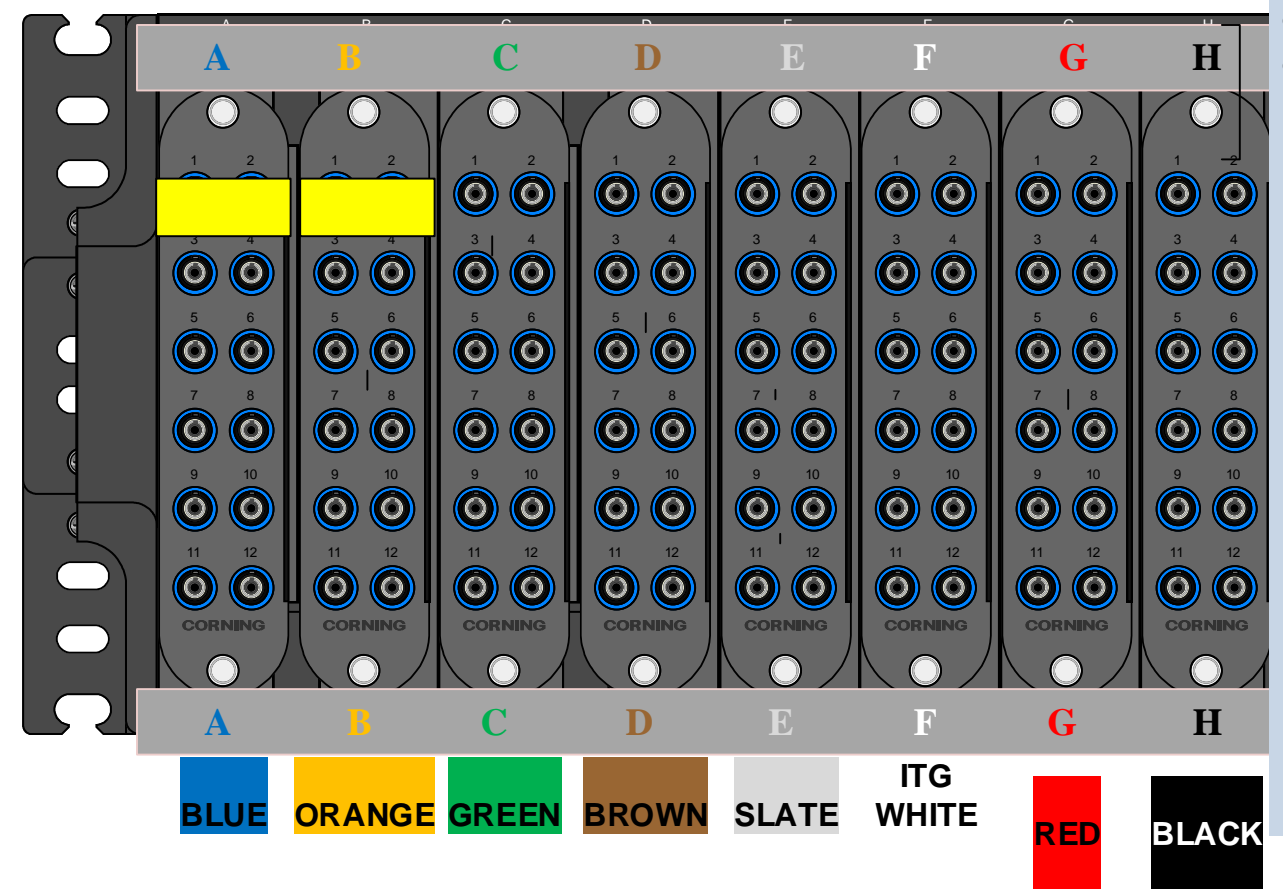

Summerlin @ Cypress Lakes North-South & Cabinet Panel 3

- A 1-2 to Panel 3 F 1-2
 - A 3-4 to Port 18 ITS 8024 Summerlin @ University
 - C 5-6 to 10 Gig Link Juniper
 - C 9-10 to Port 1 ITS Express 8024
 - D 11-12 to Panel 1 H 11-12
 - F 1-2 to Panel 3 A 1-2
 - G 3-4 to Port 24 ITS Express 8024
 - J 1,6 to Port 20 ITS Express 8024
 - M 1-2 to Port 16 ITS Express 8024
 - M 7-8 to Panel 1 A 1-2
 - M 9-10 to Panel 2 A 1-2
- A NB Blue Buffer
 B NB Orange Buffer
 C NB Red Buffer
 D NB BlackBuffer
 F SB Blue
 G SB Orange
 H SB Red
 J SB Black
 M Signal Cabinet

Summerlin @ Cypress Lakes 96 East Panel 1

- A 1-2 to Panel 3 M 7-8
- G 1-2 to Port 7 ITS Express 8024 No link
- H 11-12 to Panel 3 D 11-12

Summerlin @ Cypress Lakes 72 West Panel 2

- A 1-2 to Panel 3 M 9-10
- B 1-2 to Port G8 ITS express 8024