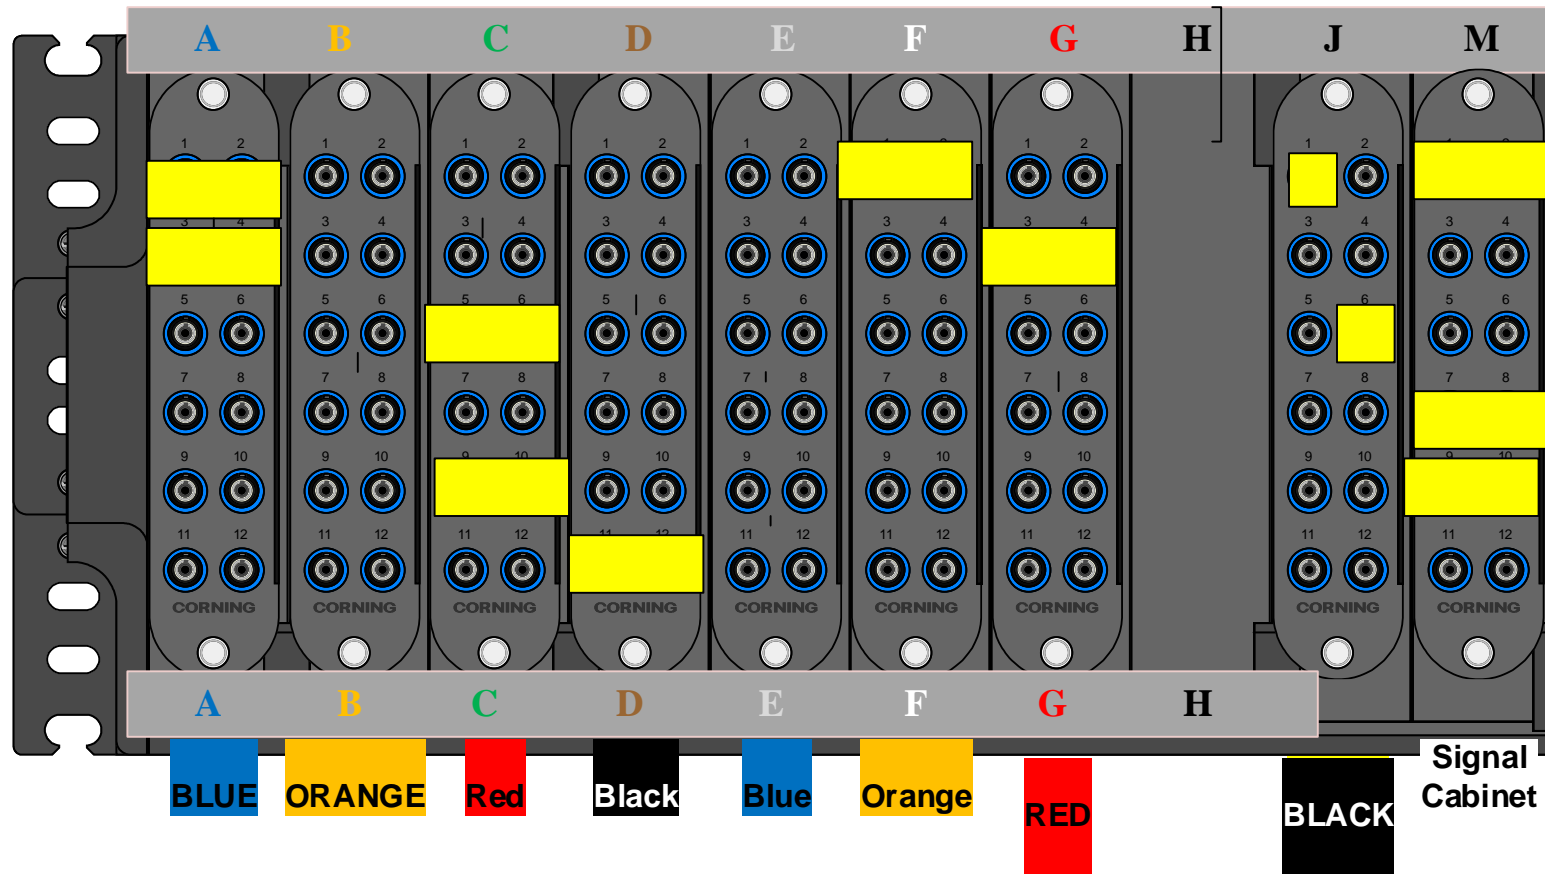

Summerlin @ Cypress Lakes North-South & Cabinet Panel 3

- A 1-2 to Panel 3 F 1-2
 - A 3-4 to Port 18 ITS 8024 Summerlin @ University
 - C 5-6 to 10 Gig Link Juniper
 - C 9-10 to Port 1 ITS Express 8024
 - D 11-12 to Panel 1 H 11-12
 - F 1-2 to Panel 3 A 1-2
 - G 3-4 to Port 24 ITS Express 8024
 - J 1,6 to Port 20 ITS Express 8024
 - M 1-2 to Port 16 ITS Express 8024
 - M 7-8 to Panel 1 A 1-2
 - M 9-10 to Panel 2 A 1-2
- A NB Blue Buffer
 B NB Orange Buffer
 C NB Red Buffer
 D NB BlackBuffer
 F SB Blue
 G SB Orange
 H SB Red
 J SB Black
 M Signal Cabinet

Summerlin @ Cypress Lakes 96 East Panel 1

- A 1-2 to Panel 3 M 7-8
- G 1-2 to Port 7 ITS Express 8024 No link
- H 11-12 to Panel 3 D 11-12

Summerlin @ Cypress Lakes 72 West Panel 2

- A 1-2 to Panel 3 M 9-10
- B 1-2 to Port G8 ITS express 8024