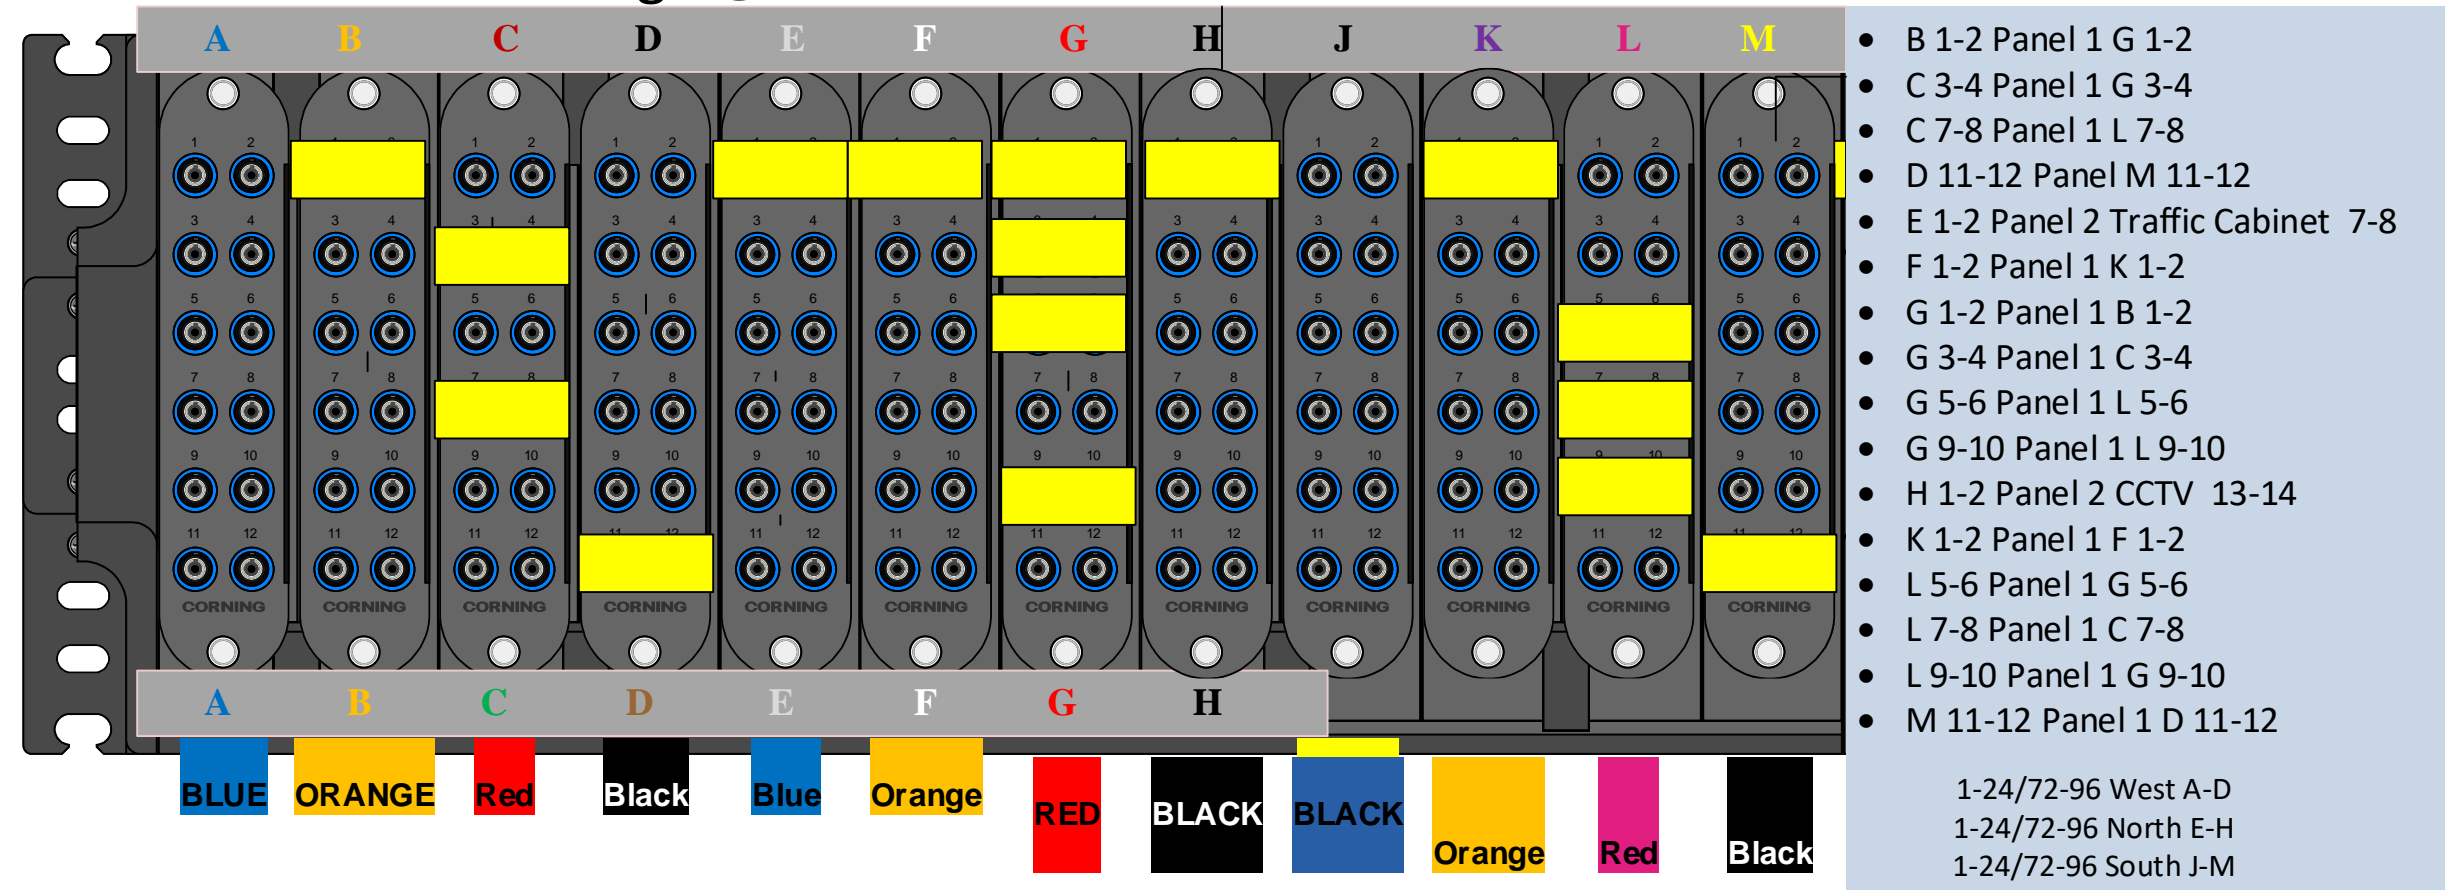

College @ Summerlin West-North-South Panel 1

College @ Summerlin Signal Cab Panel 2

Panel has 1-24. Traffic Cabinet and CCTV on Bridge.

College @ Summerlin East Panel 3