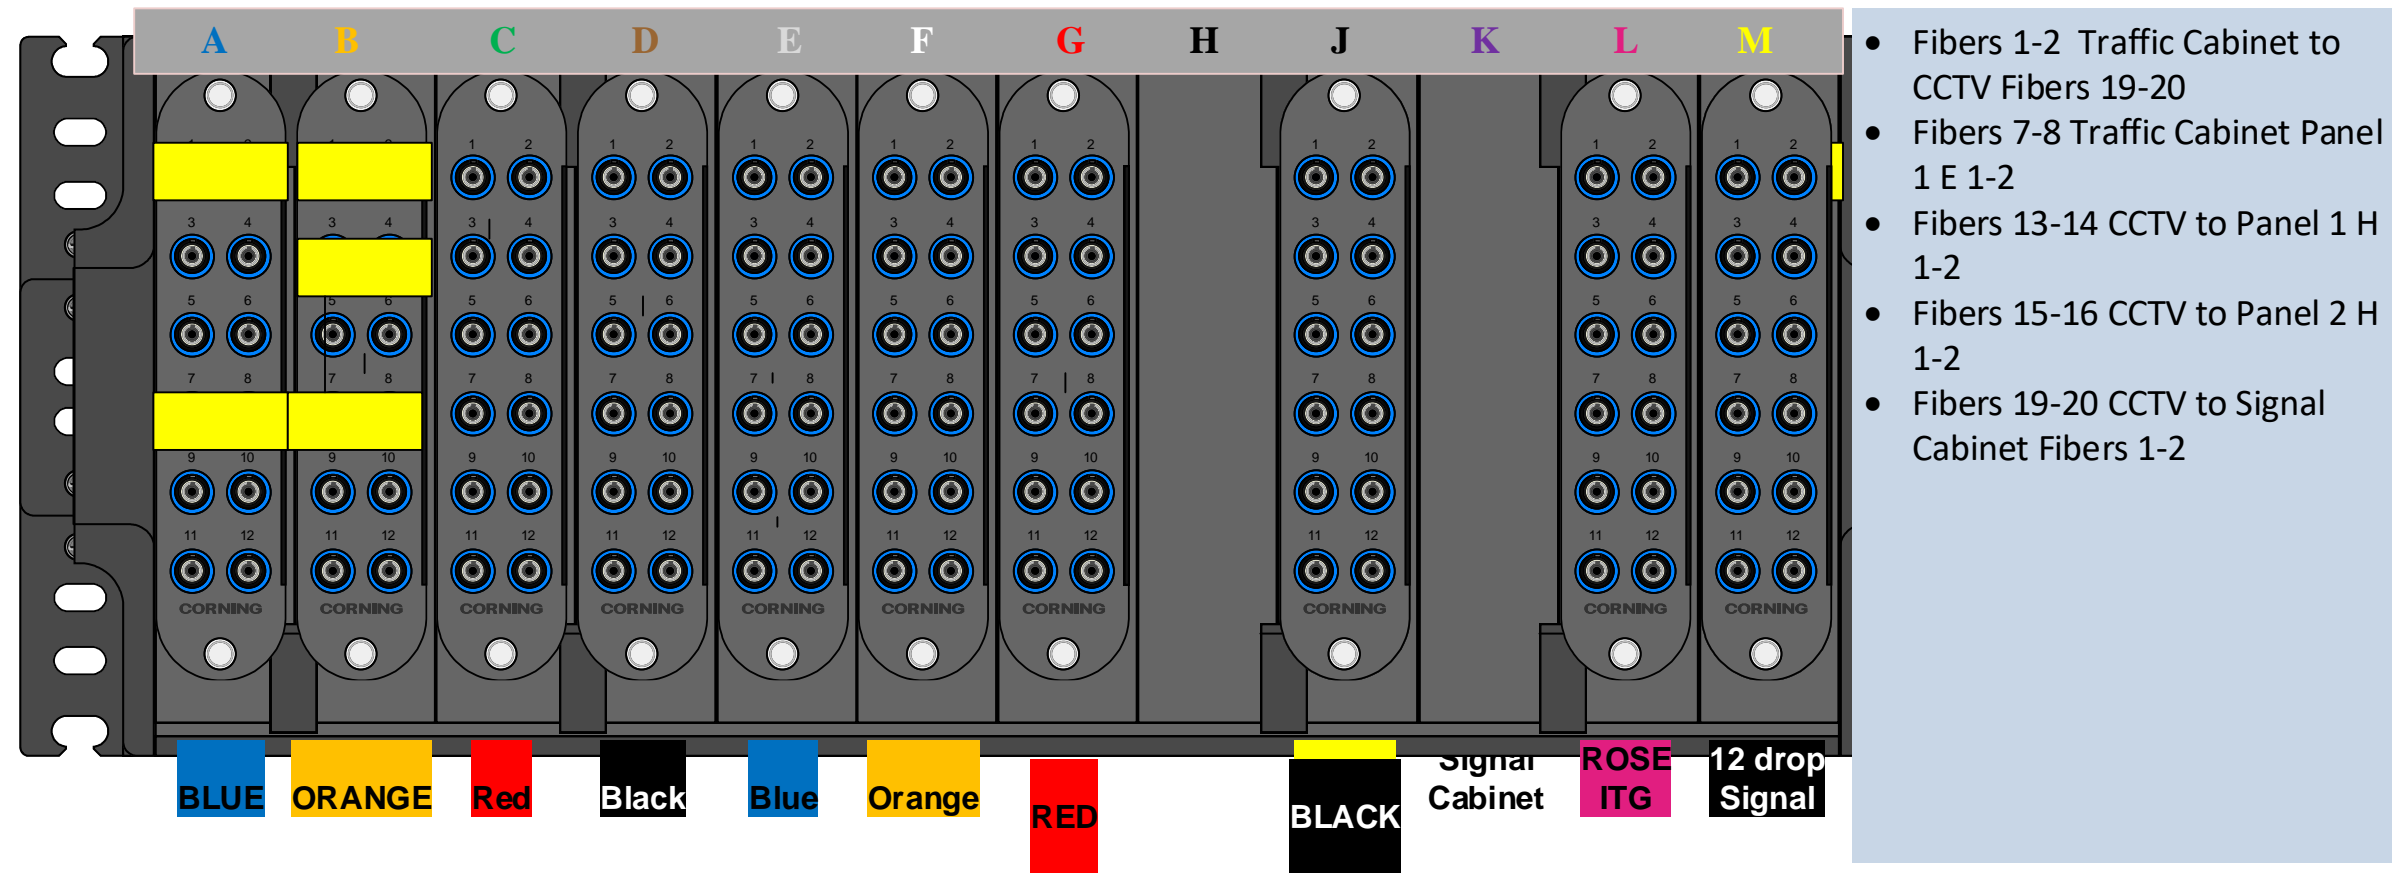

College @ Summerlin West-North-South Panel 1

College @ Summerlin Signal Cab Panel 2

Panel has 1-24. Traffic Cabinet and CCTV on Bridge.

College @ Summerlin East Panel 3