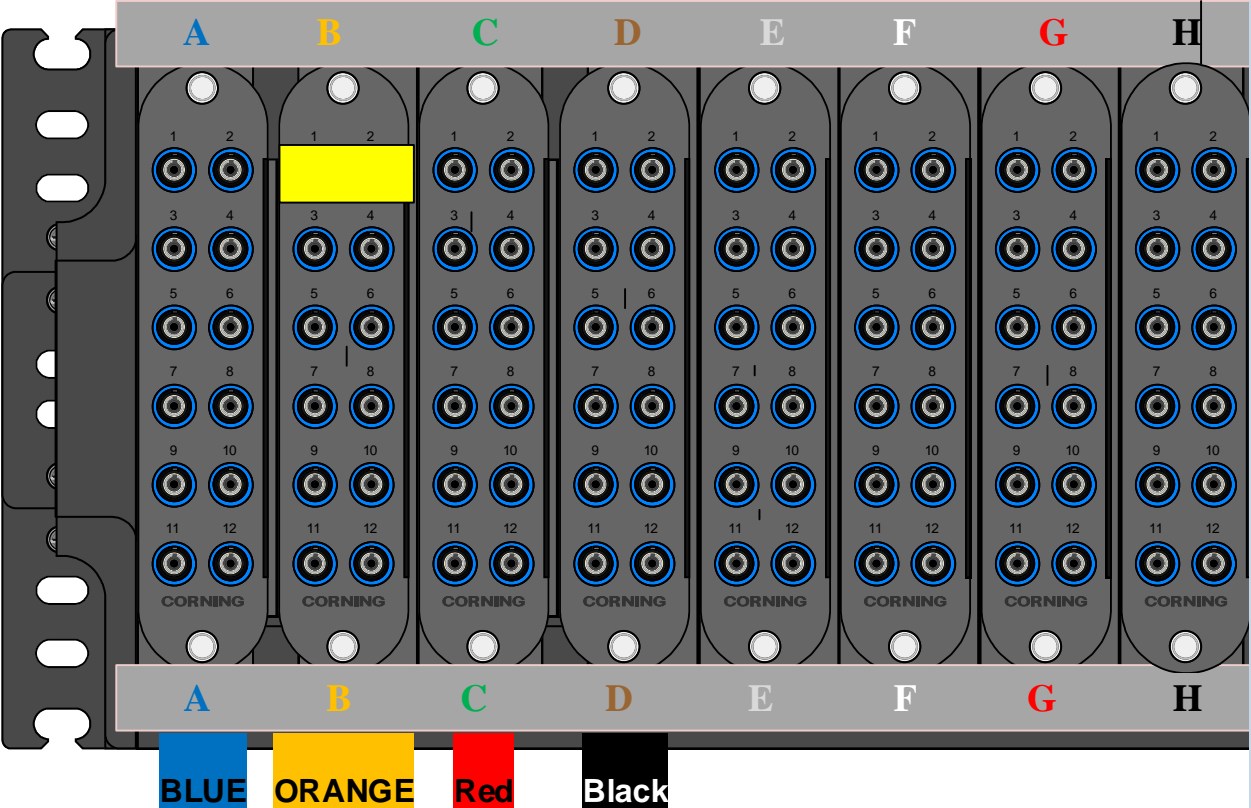

Sanibel Toll Plaza

- B 1-2 to Switch