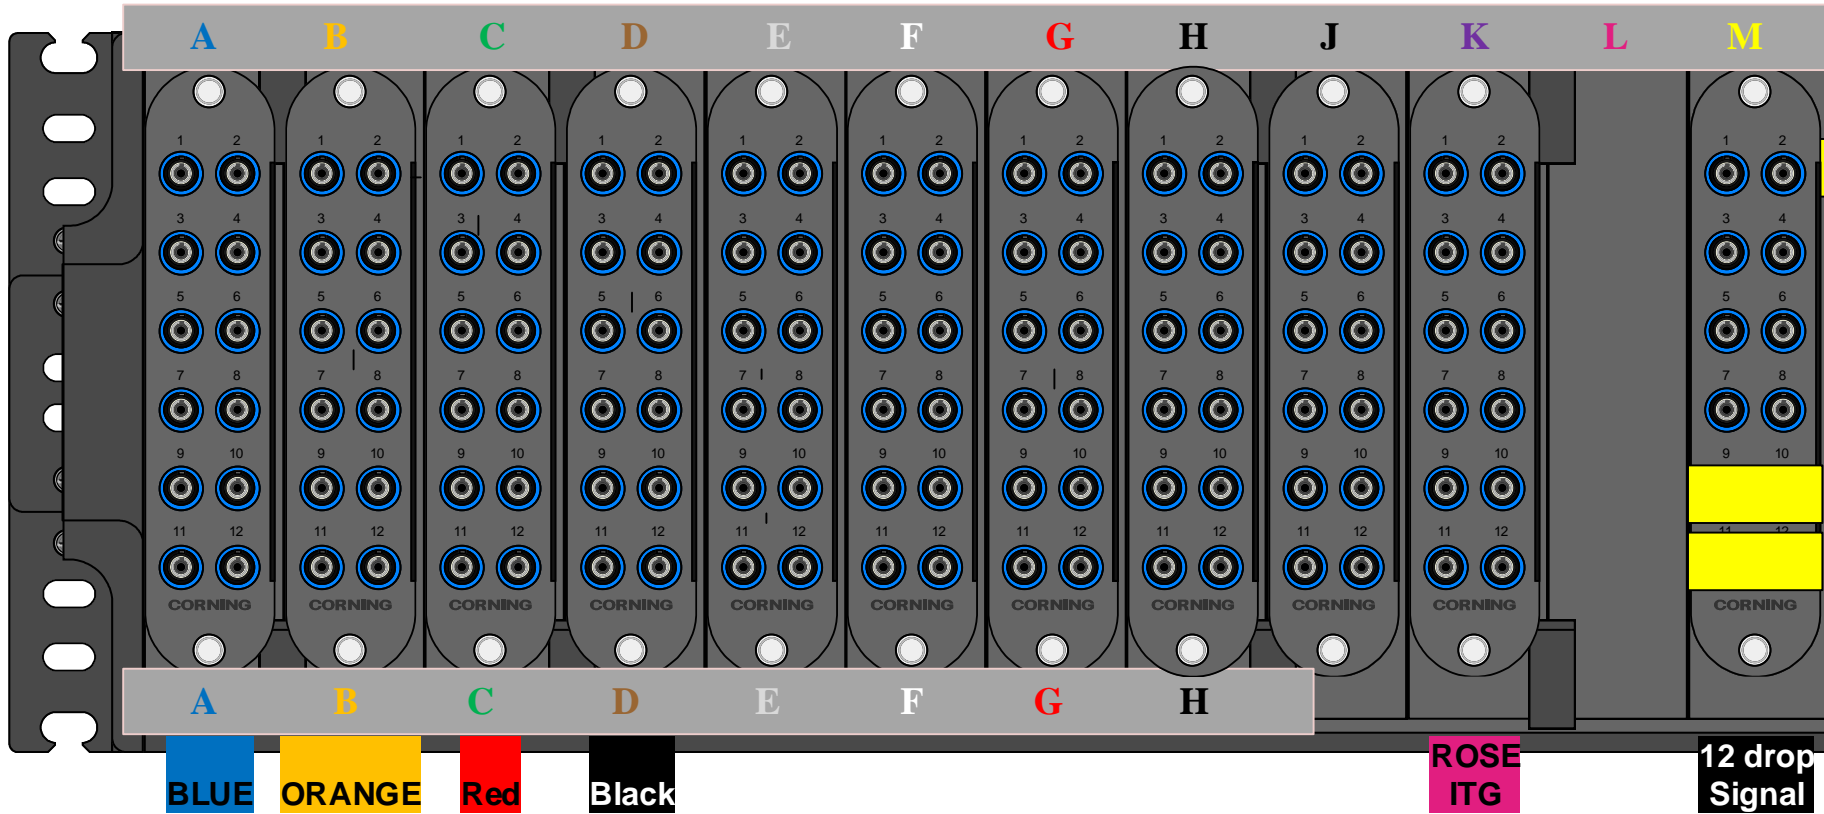

Lee Way Center

- M 9-10 to 10 Gig Uplink Mid Point
- M 11-12 to 10 Gig Uplink Mid Point