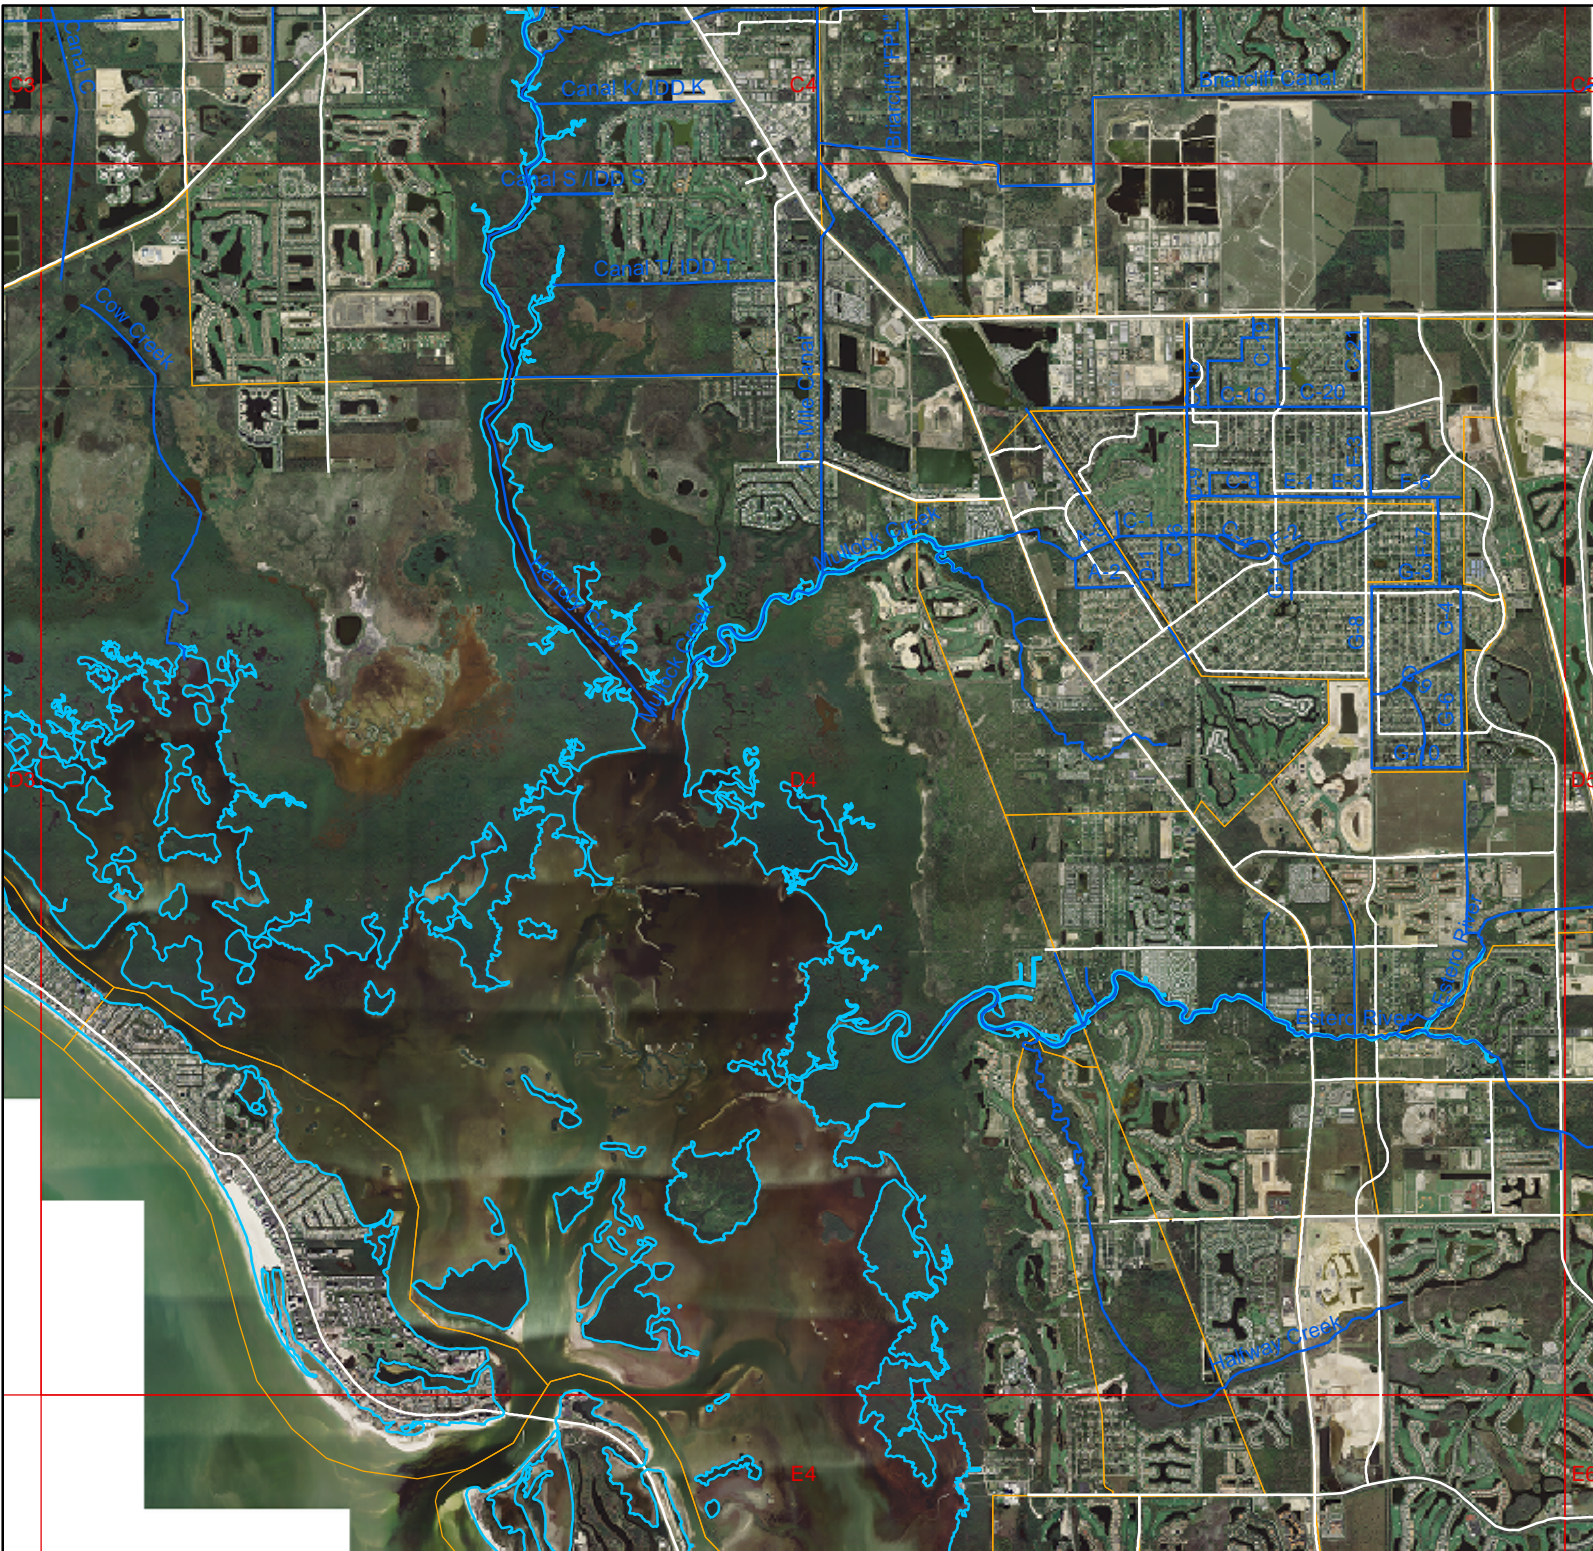

Lee Co. Drainage Atlas

-  Drainage System
-  Watershed Boundaries
-  Major Roads
-  Map Grid

0 0.45 0.9
 Miles

This information is provided "as is" without warranty of any kind and Lee County expressly disclaims all express and implied warranties. Lee County further does not warrant, guarantee or make any representations regarding the use, or the results of the use, of the information provided to you in terms of correctness, accuracy, reliability, timeliness, or otherwise. The entire risk as to the results and performance of any information provided by Lee County is entirely assumed by the user of the information.