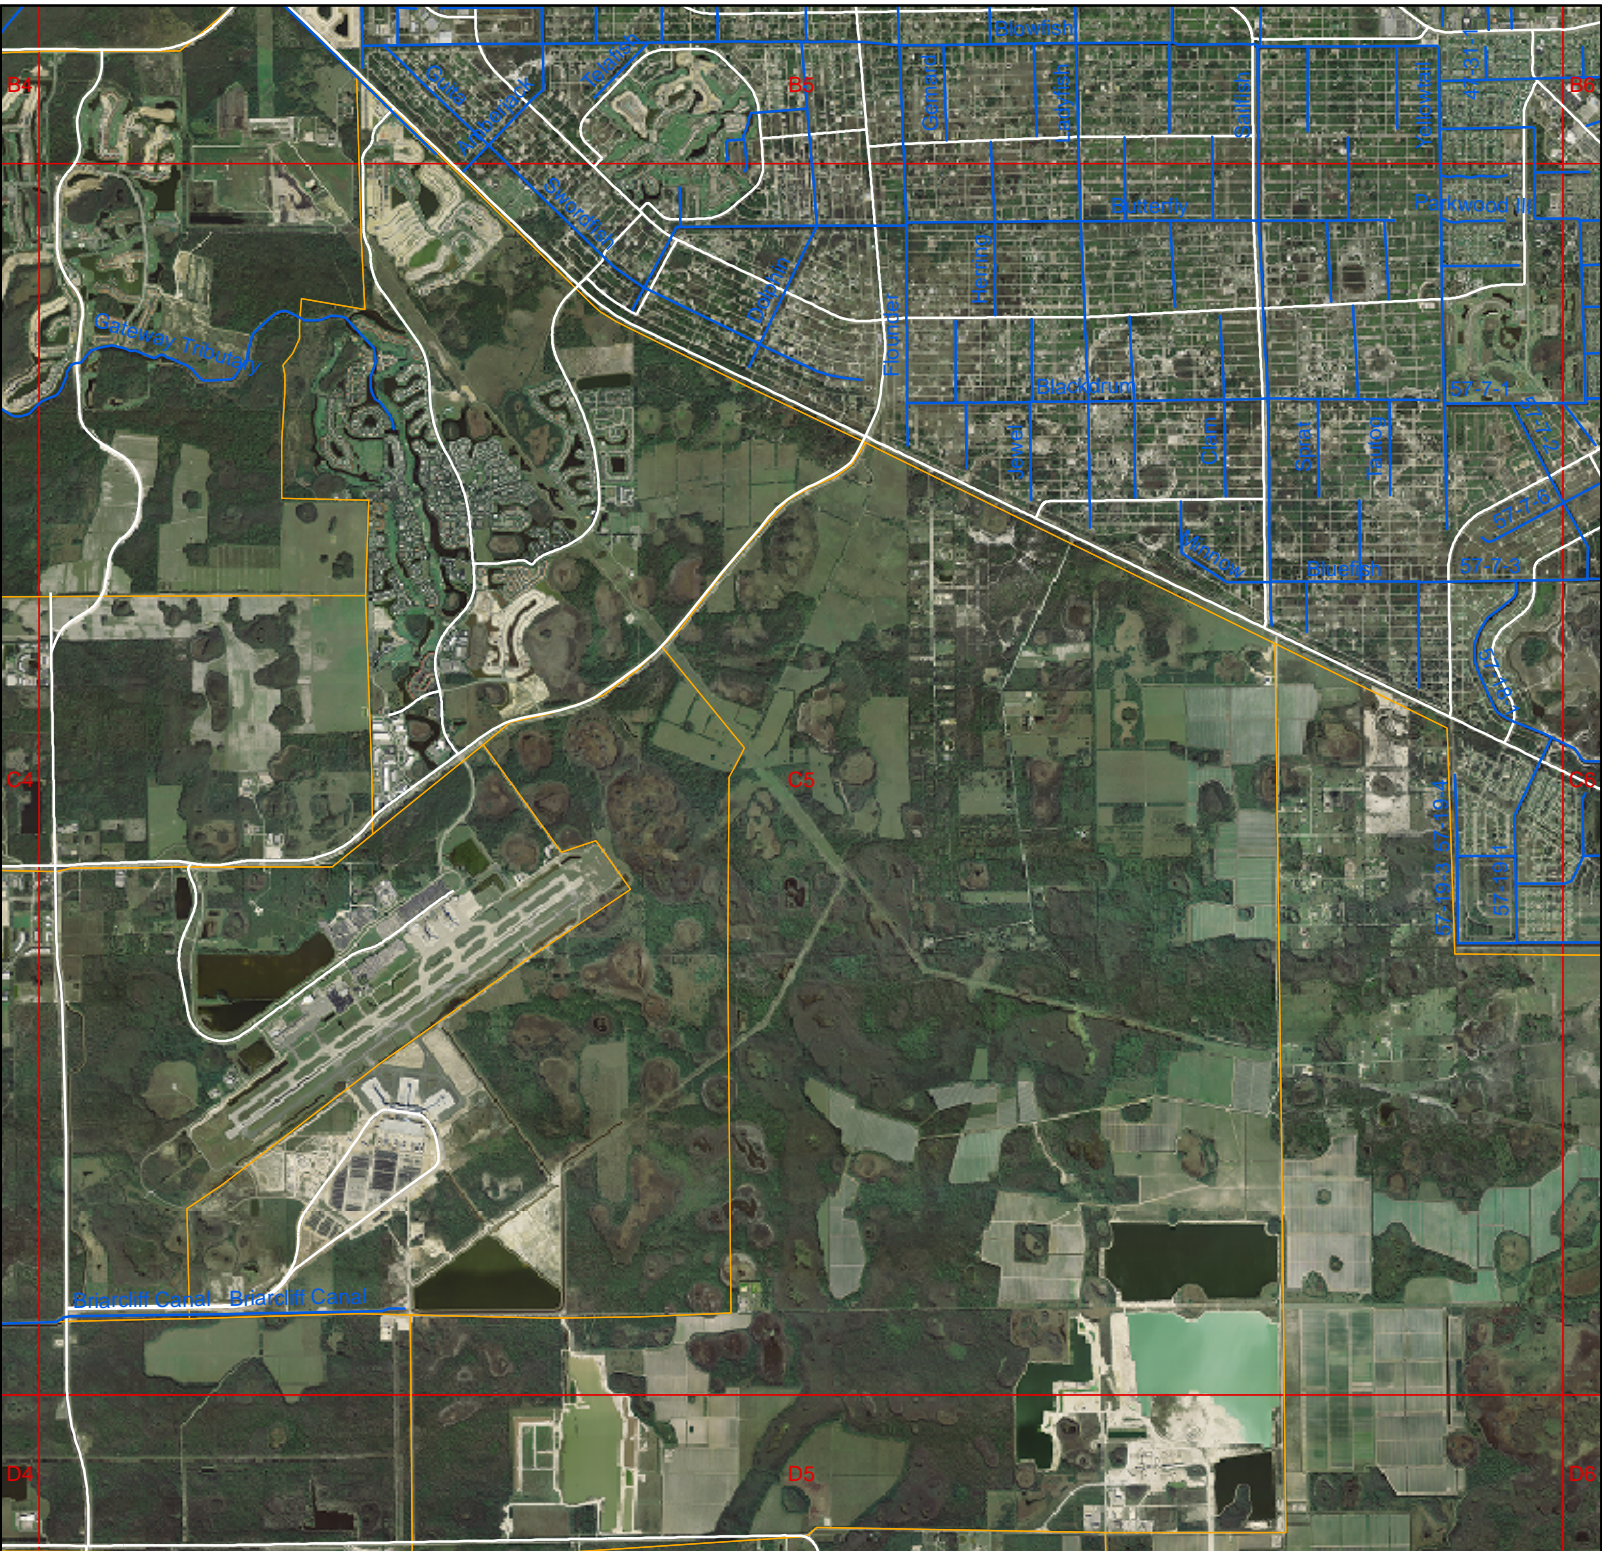

Lee Co. Drainage Atlas

-  Drainage System
-  Watershed Boundaries
-  Major Roads
-  Map Grid

0 0.45 0.9
Miles

This information is provided "as is" without warranty of any kind and Lee County expressly disclaims all express and implied warranties. Lee County further does not warrant, guarantee or make any representations regarding the use, or the results of the use, of the information provided to you in terms of correctness, accuracy, reliability, timeliness, or otherwise. The entire risk as to the results and performance of any information provided by Lee County is entirely assumed by the user of the information.