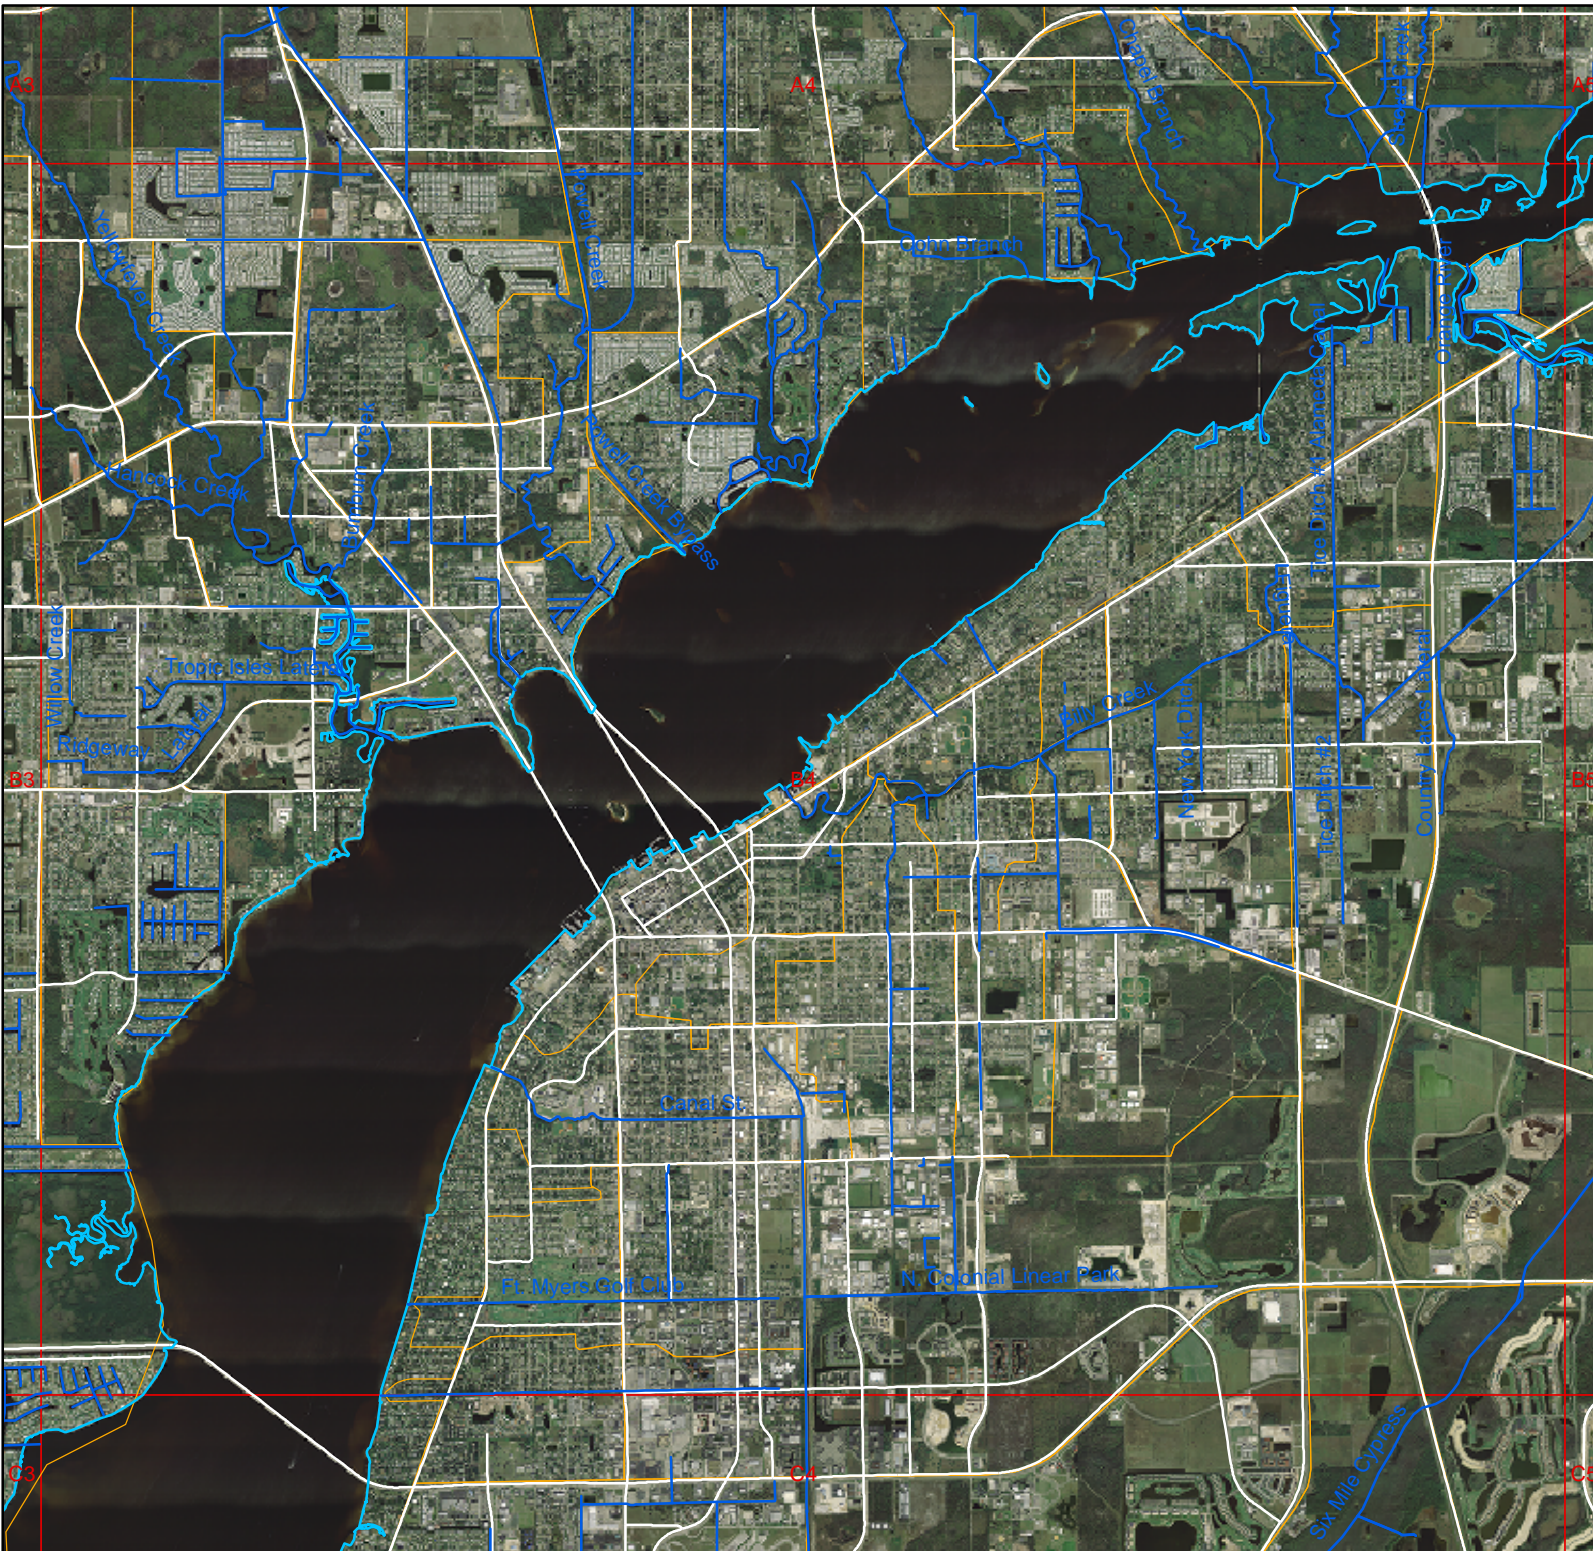

Lee Co. Drainage Atlas

-  Drainage System
-  Watershed Boundaries
-  Major Roads
-  Map Grid

0 0.45 0.9
 Miles

This information is provided "as is" without warranty of any kind and Lee County expressly disclaims all express and implied warranties. Lee County further does not warrant, guarantee or make any representations regarding the use, or the results of the use, of the information provided to you in terms of correctness, accuracy, reliability, timeliness, or otherwise. The entire risk as to the results and performance of any information provided by Lee County is entirely assumed by the user of the information.