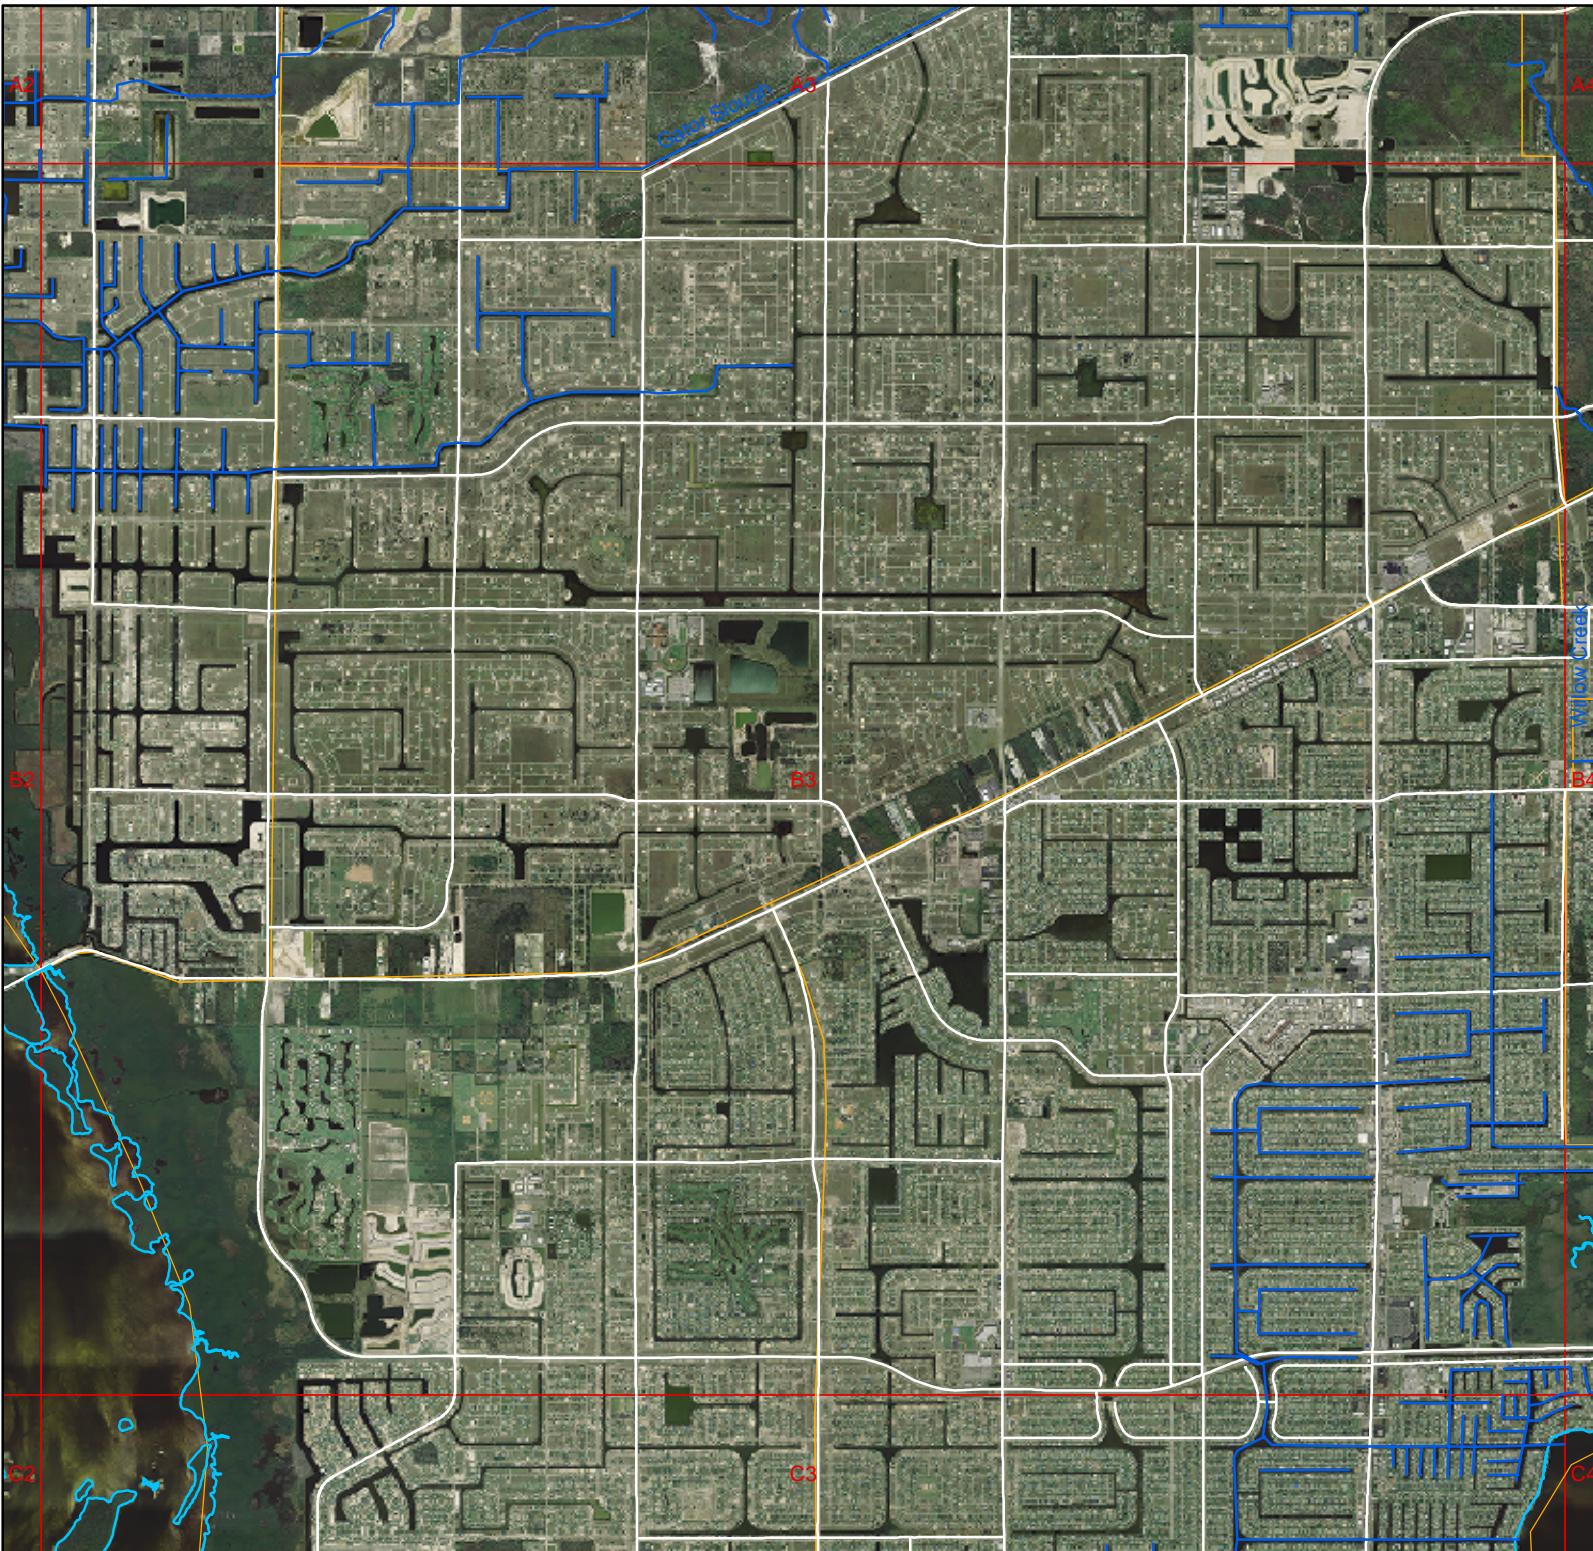

Lee Co. Drainage Atlas

-  Drainage System
-  Watershed Boundaries
-  Major Roads
-  Map Grid

0 0.45 0.9
Miles

This information is provided "as is" without warranty of any kind and Lee County expressly disclaims all express and implied warranties. Lee County further does not warrant, guarantee or make any representations regarding the use, or the results of the use, of the information provided to you in terms of correctness, accuracy, reliability, timeliness, or otherwise. The entire risk as to the results and performance of any information provided by Lee County is entirely assumed by the user of the information.