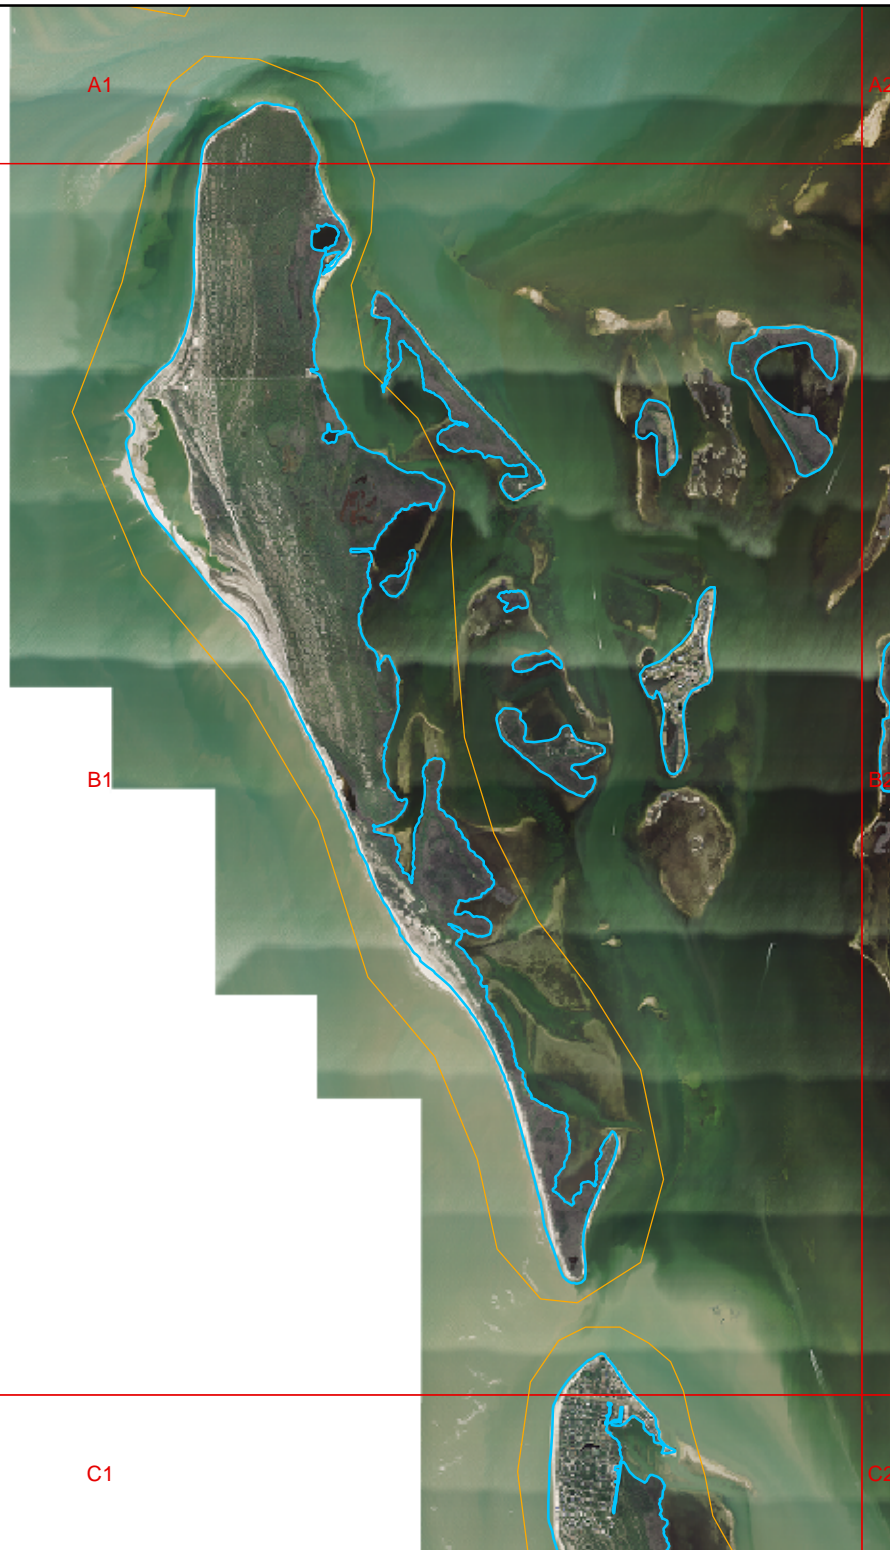

# Lee Co. Drainage Atlas

-  Drainage System
-  Watershed Boundaries
-  Major Roads
-  Map Grid

0 0.45 0.9  
Miles

This information is provided "as is" without warranty of any kind and Lee County expressly disclaims all express and implied warranties. Lee County further does not warrant, guarantee or make any representations regarding the use, or the results of the use, of the information provided to you in terms of correctness, accuracy, reliability, timeliness, or otherwise. The entire risk as to the results and performance of any information provided by Lee County is entirely assumed by the user of the information.