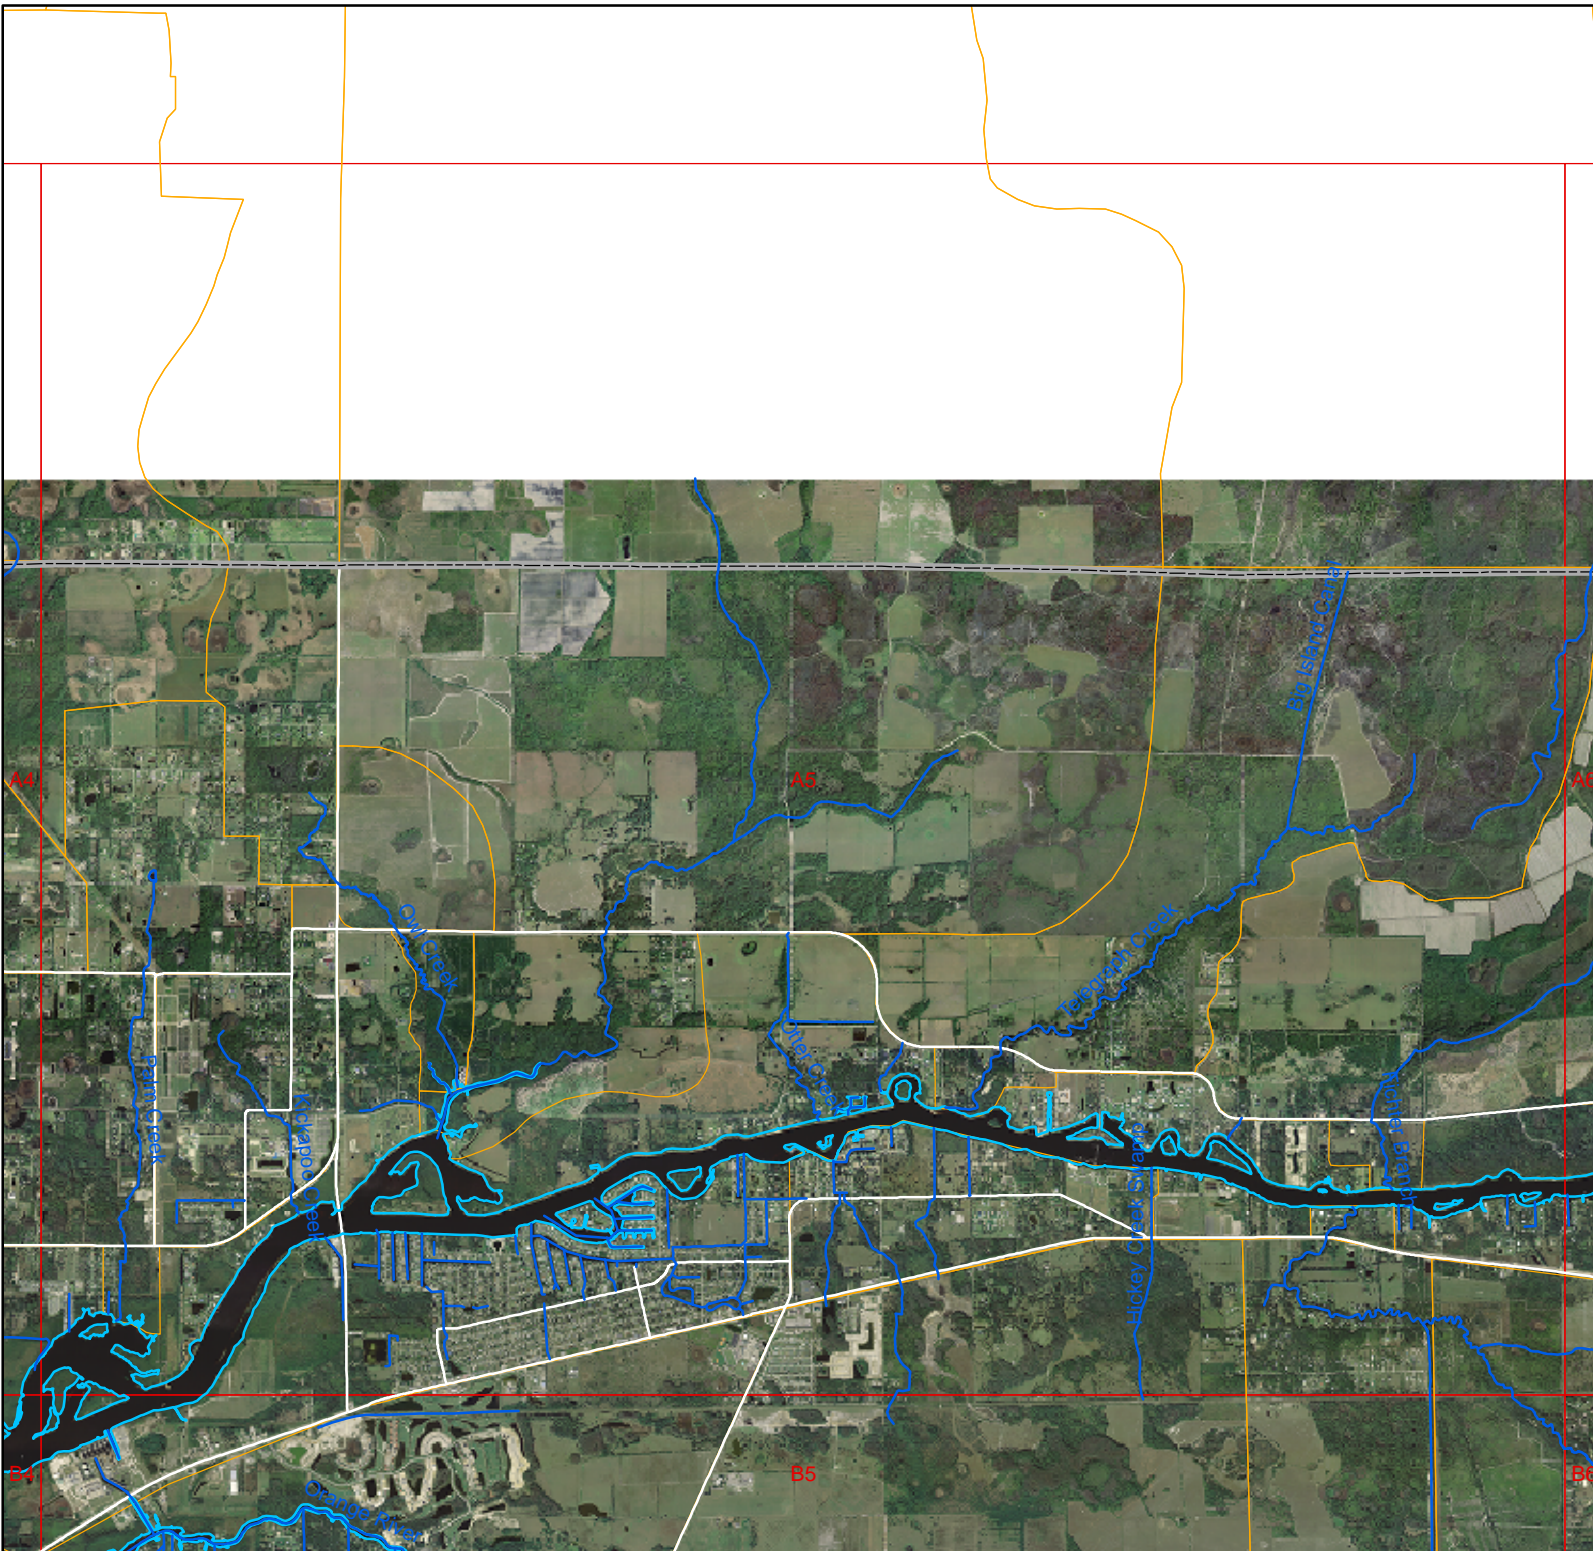

Lee Co. Drainage Atlas

-  Drainage System
-  Watershed Boundaries
-  Major Roads
-  Map Grid

0 0.45 0.9
Miles

This information is provided "as is" without warranty of any kind and Lee County expressly disclaims all express and implied warranties. Lee County further does not warrant, guarantee or make any representations regarding the use, or the results of the use, of the information provided to you in terms of correctness, accuracy, reliability, timeliness, or otherwise. The entire risk as to the results and performance of any information provided by Lee County is entirely assumed by the user of the information.