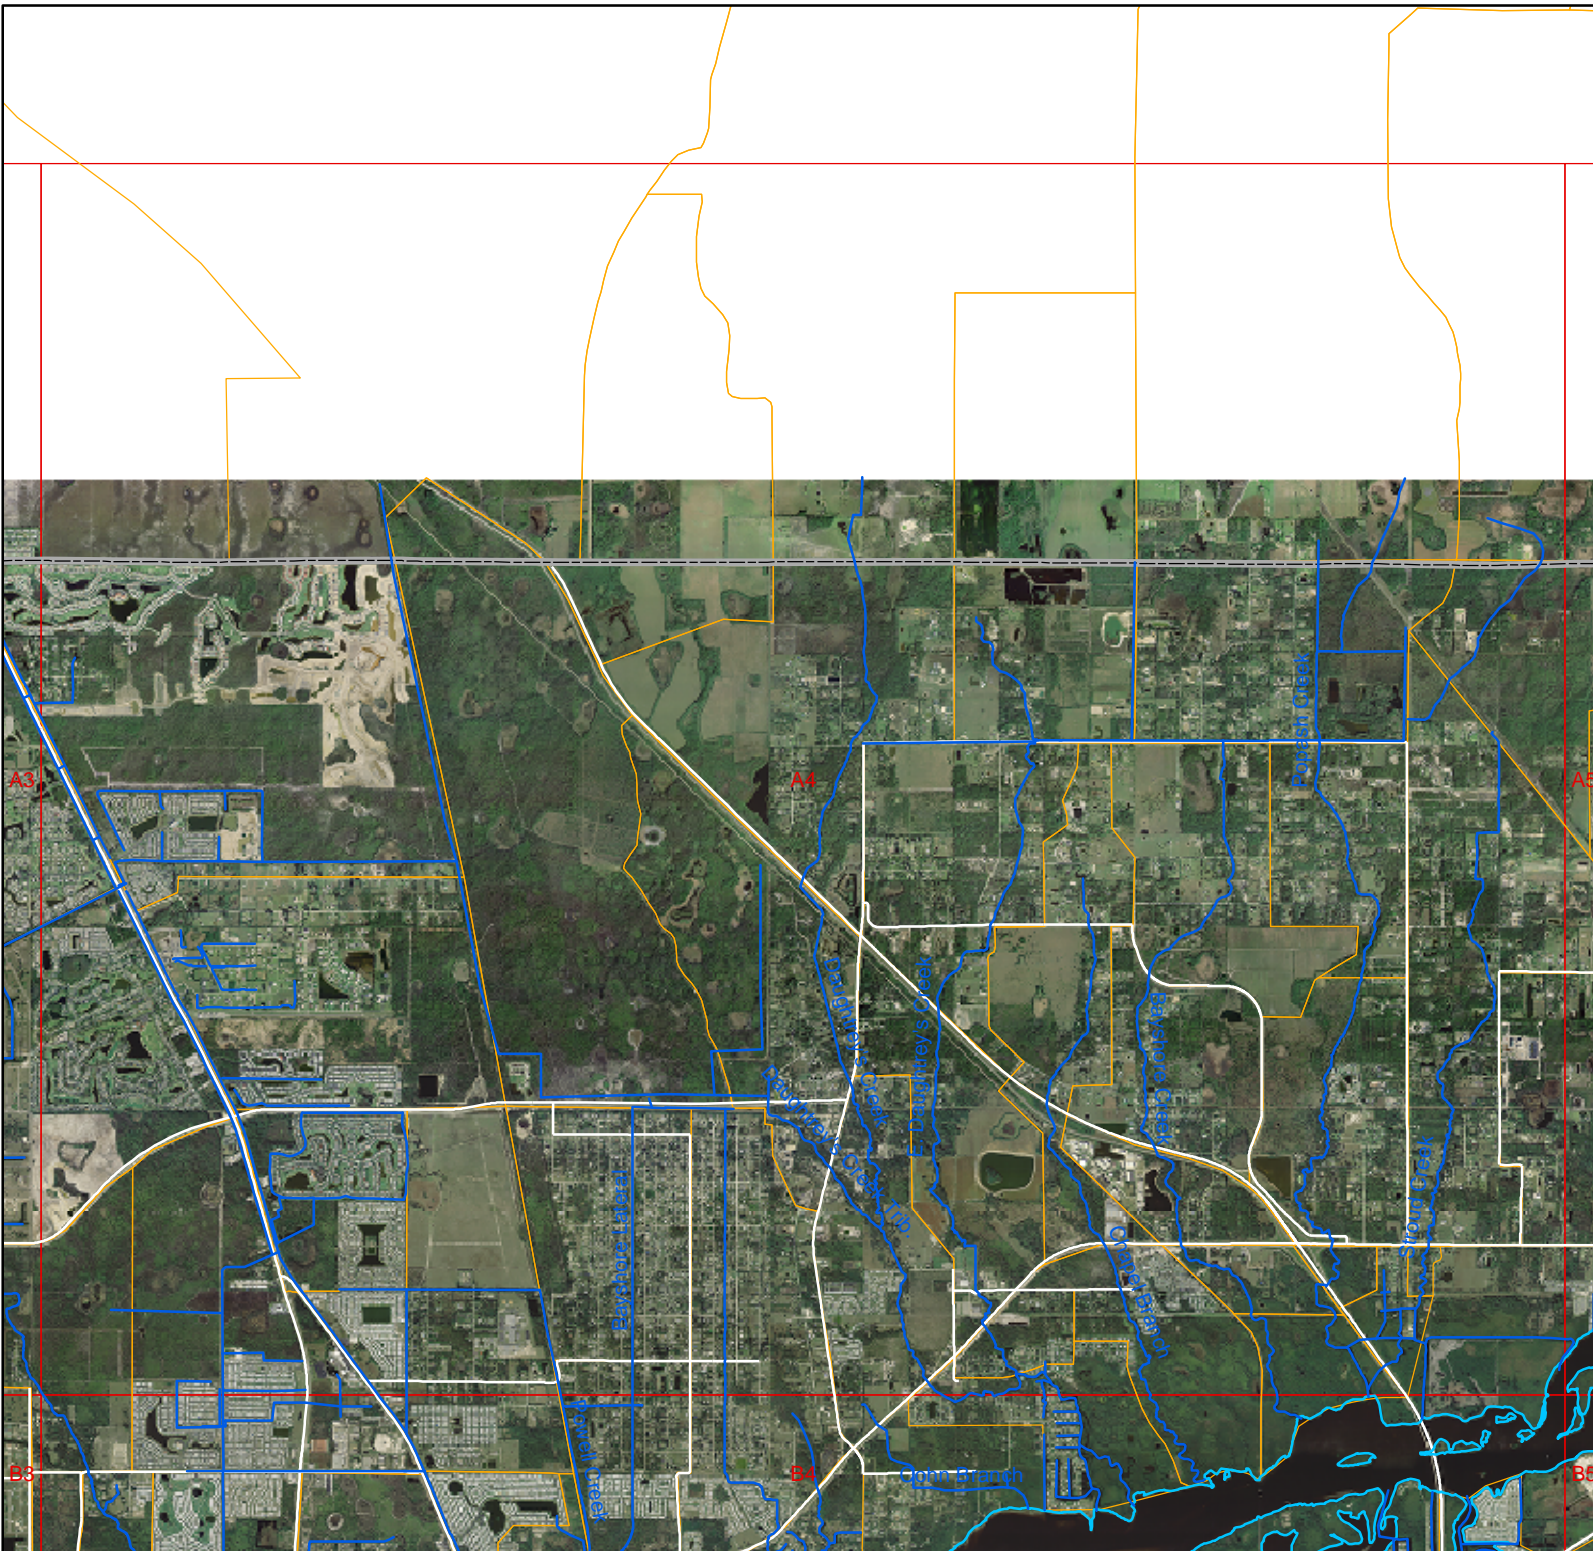

Lee Co. Drainage Atlas

-  Drainage System
-  Watershed Boundaries
-  Major Roads
-  Map Grid

0 0.45 0.9
Miles

This information is provided "as is" without warranty of any kind and Lee County expressly disclaims all express and implied warranties. Lee County further does not warrant, guarantee or make any representations regarding the use, or the results of the use, of the information provided to you in terms of correctness, accuracy, reliability, timeliness, or otherwise. The entire risk as to the results and performance of any information provided by Lee County is entirely assumed by the user of the information.