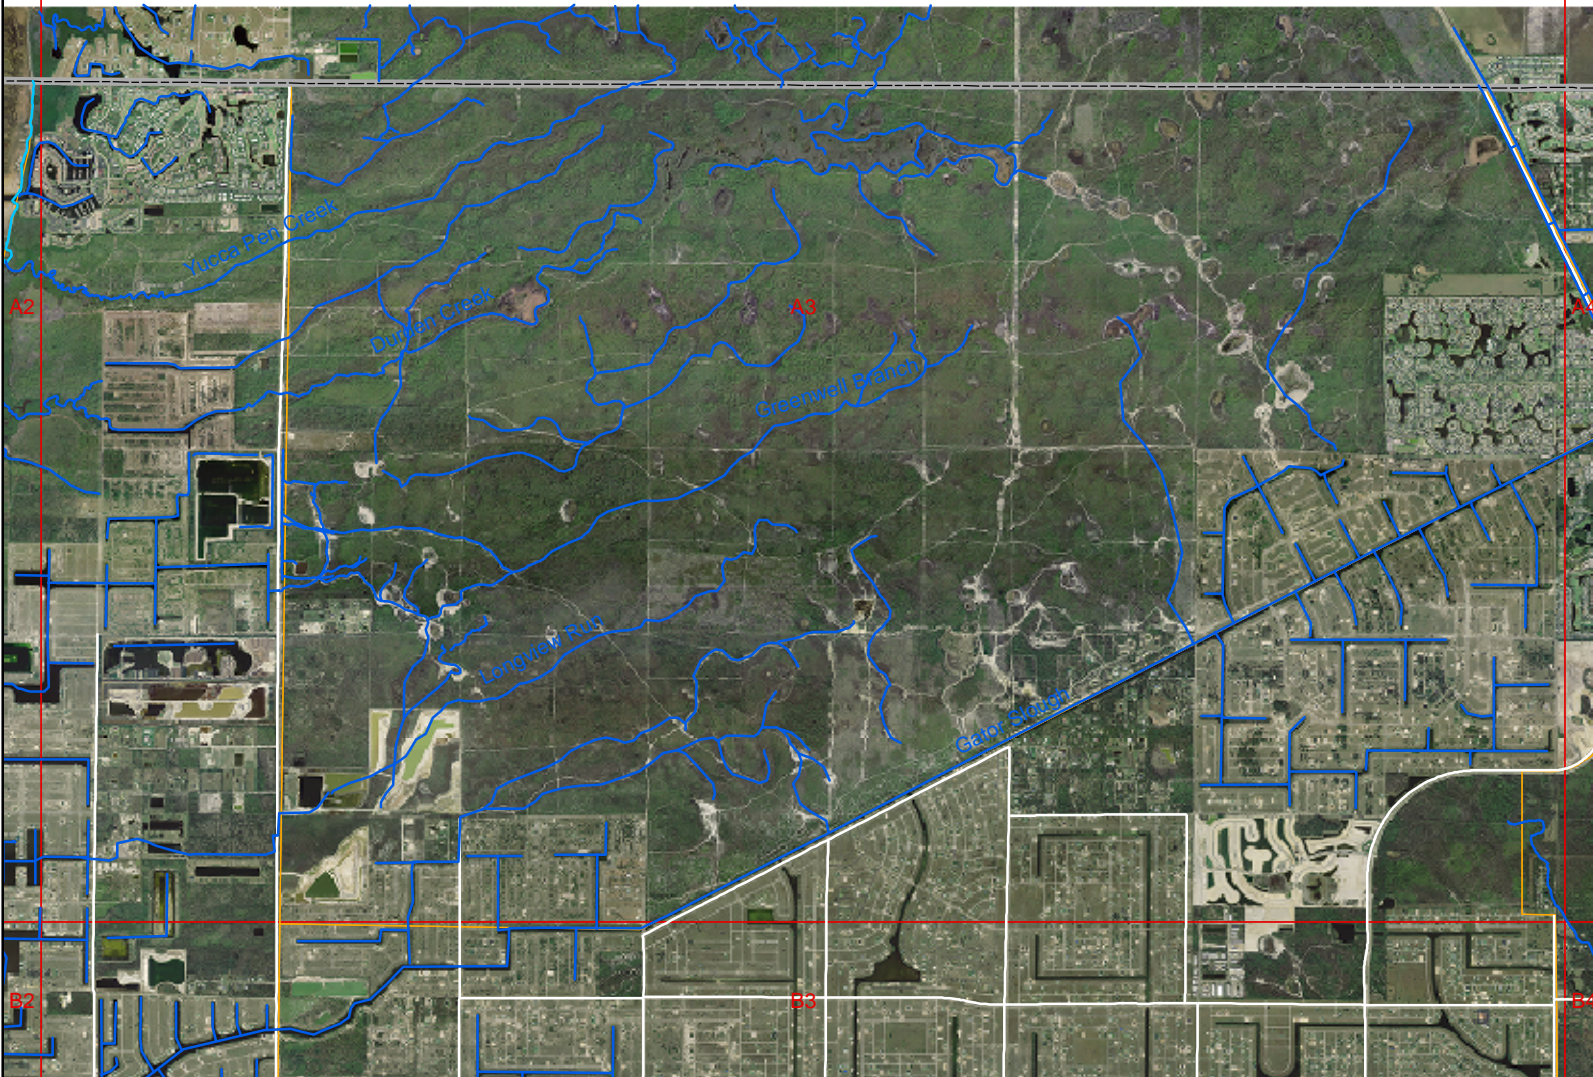

Lee Co. Drainage Atlas

-  Drainage System
-  Watershed Boundaries
-  Major Roads
-  Map Grid

0 0.45 0.9
Miles

This information is provided "as is" without warranty of any kind and Lee County expressly disclaims all express and implied warranties. Lee County further does not warrant, guarantee or make any representations regarding the use, or the results of the use, of the information provided to you in terms of correctness, accuracy, reliability, timeliness, or otherwise. The entire risk as to the results and performance of any information provided by Lee County is entirely assumed by the user of the information.