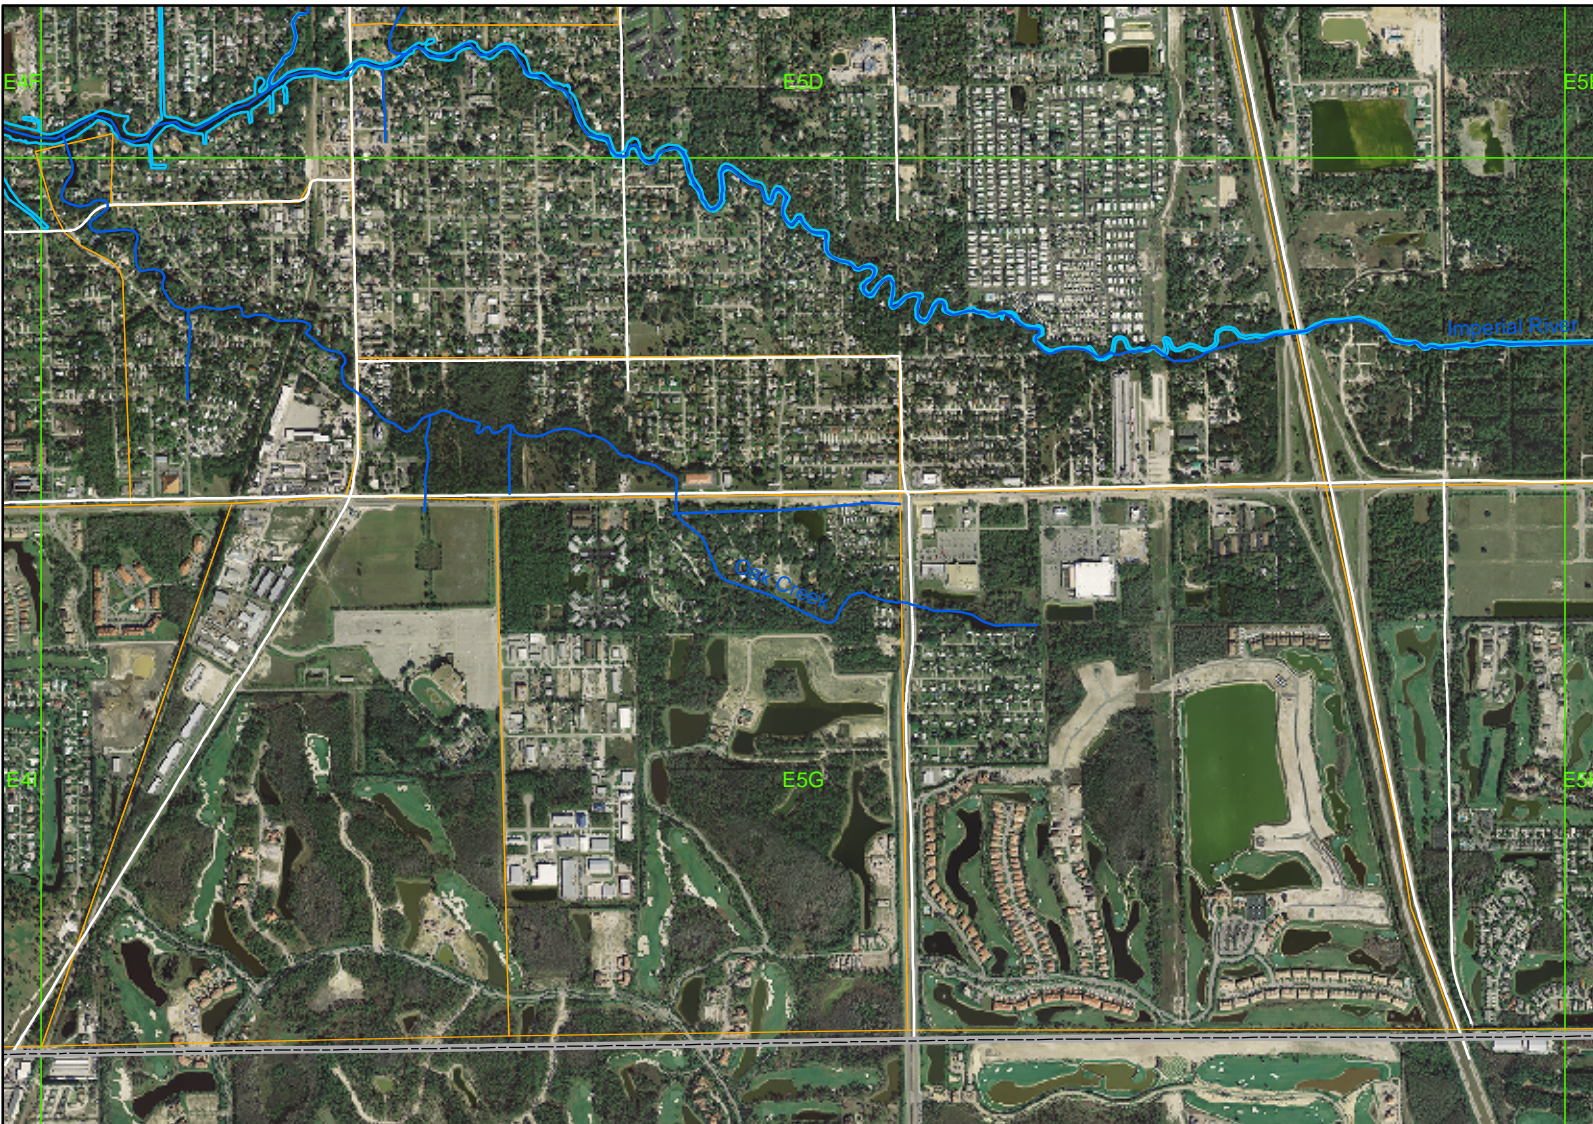

# Lee Co. Drainage Atlas

-  Drainage System
-  Watershed Boundaries
-  MapGrid6x5x9
-  Major Roads

0 0.15 0.3  
Miles

This information is provided "as is" without warranty of any kind and Lee County expressly disclaims all express and implied warranties. Lee County further does not warrant, guarantee or make any representations regarding the use, or the results of the use, of the information provided to you in terms of correctness, accuracy, reliability, timeliness, or otherwise. The entire risk as to the results and performance of any information provided by Lee County is entirely assumed by the user of the information.