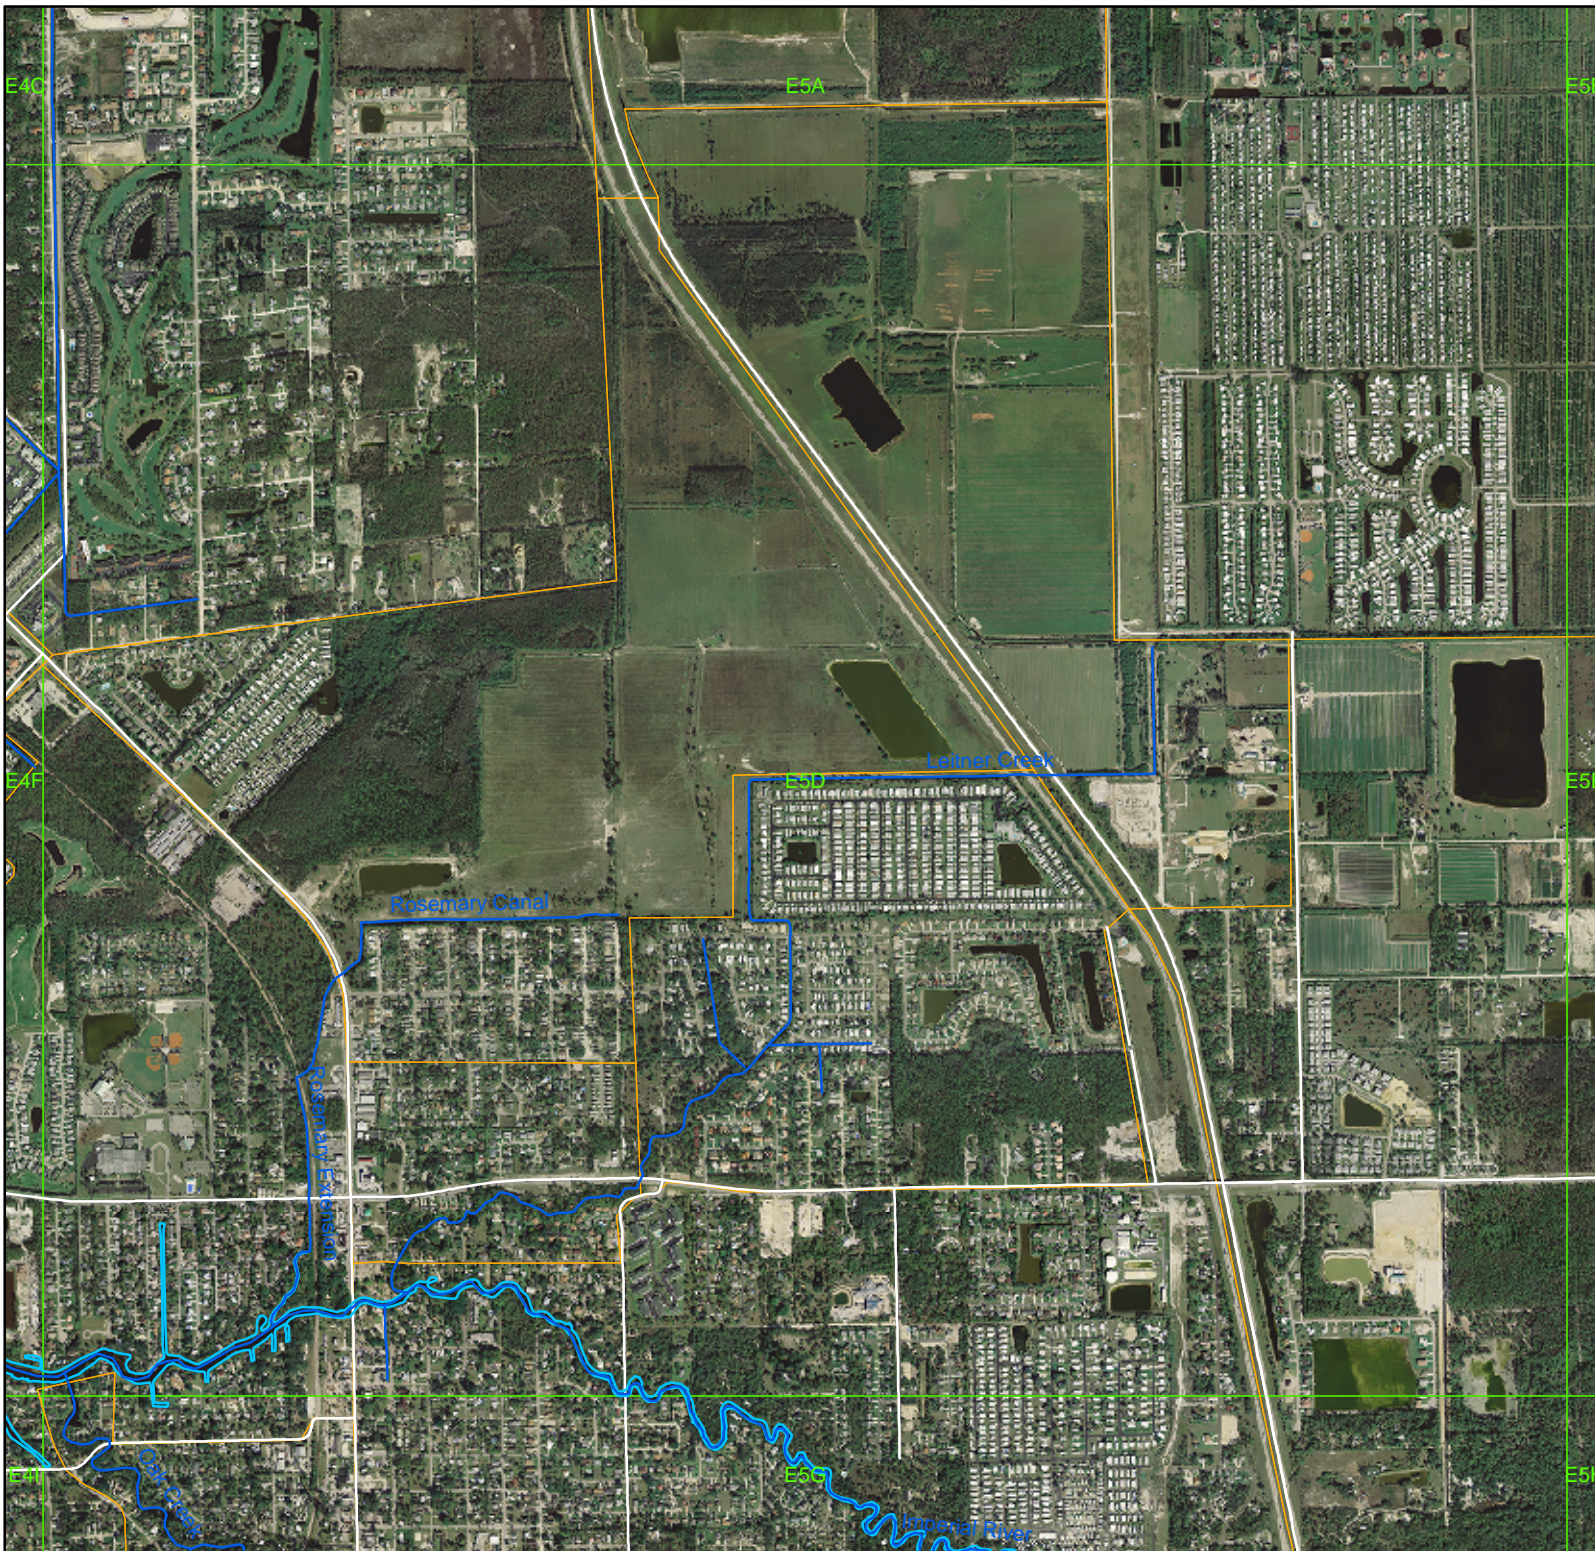

# Lee Co. Drainage Atlas

-  Drainage System
-  Watershed Boundaries
-  MapGrid6x5x9
-  Major Roads

0 0.15 0.3 Miles

This information is provided "as is" without warranty of any kind and Lee County expressly disclaims all express and implied warranties. Lee County further does not warrant, guarantee or make any representations regarding the use, or the results of the use, of the information provided to you in terms of correctness, accuracy, reliability, timeliness, or otherwise. The entire risk as to the results and performance of any information provided by Lee County is entirely assumed by the user of the information.