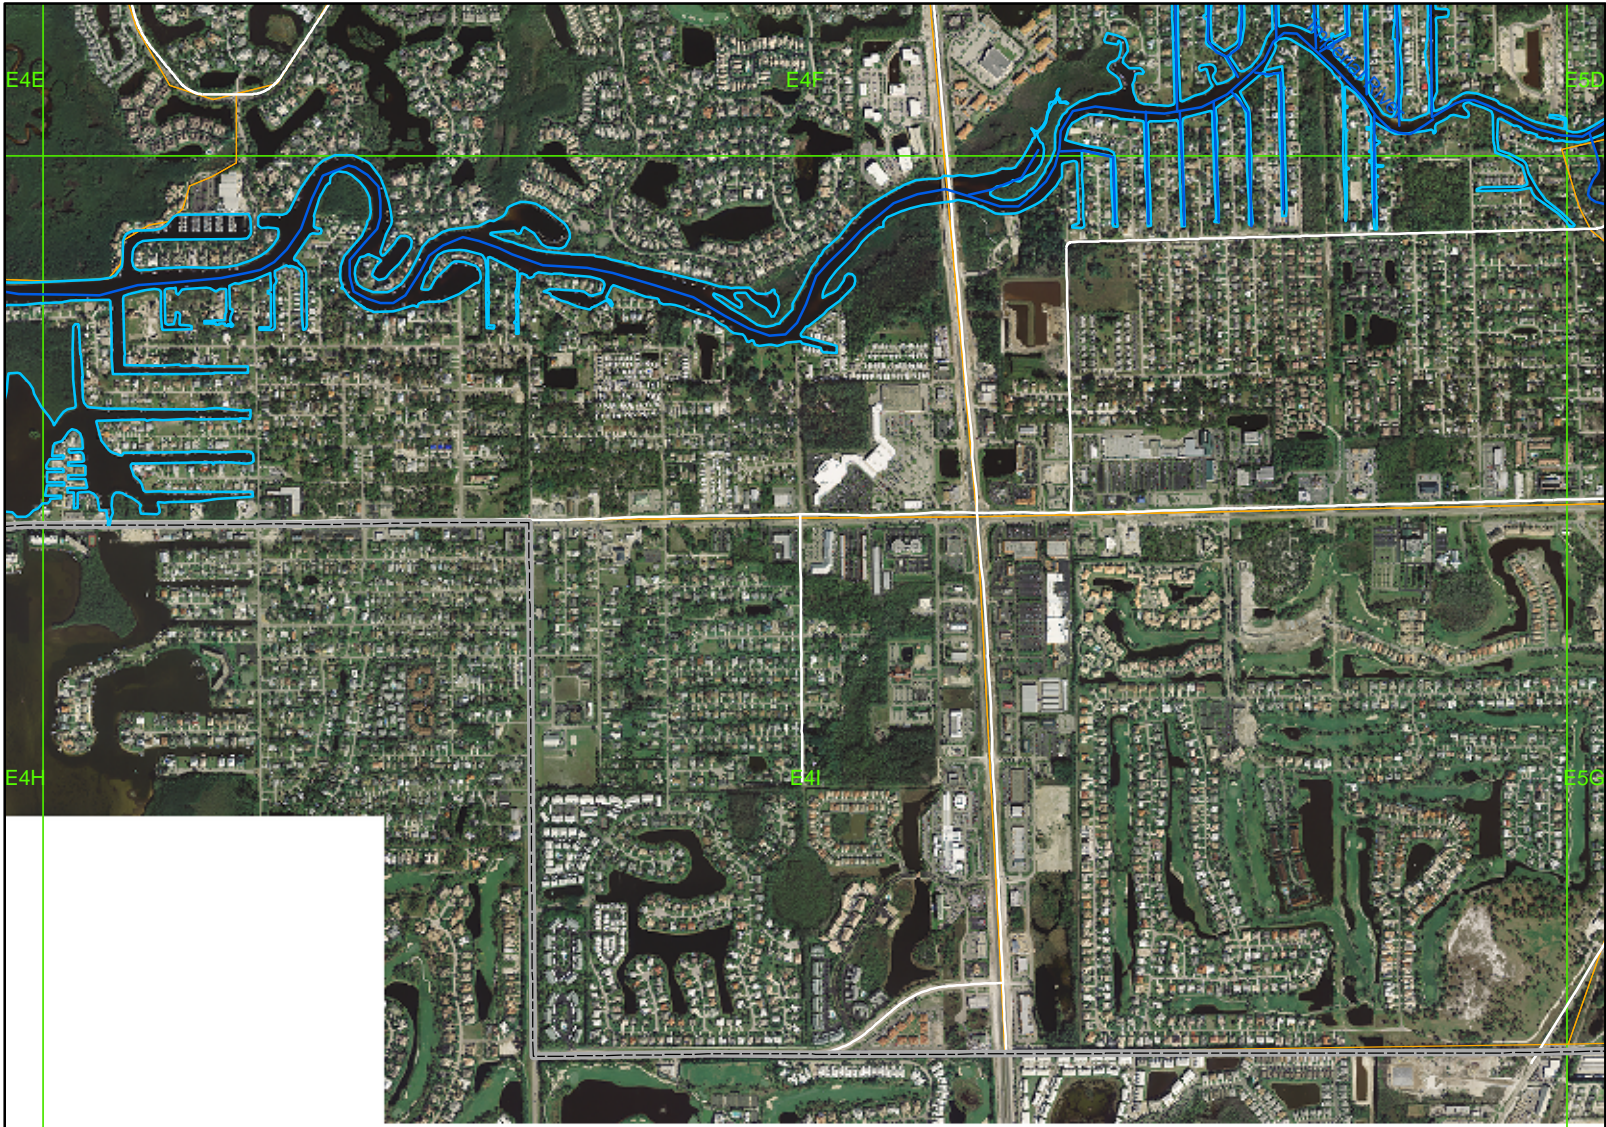

Lee Co. Drainage Atlas

-  Drainage System
-  Watershed Boundaries
-  MapGrid6x5x9
-  Major Roads

0 0.15 0.3 Miles

This information is provided "as is" without warranty of any kind and Lee County expressly disclaims all express and implied warranties. Lee County further does not warrant, guarantee or make any representations regarding the use, or the results of the use, of the information provided to you in terms of correctness, accuracy, reliability, timeliness, or otherwise. The entire risk as to the results and performance of any information provided by Lee County is entirely assumed by the user of the information.