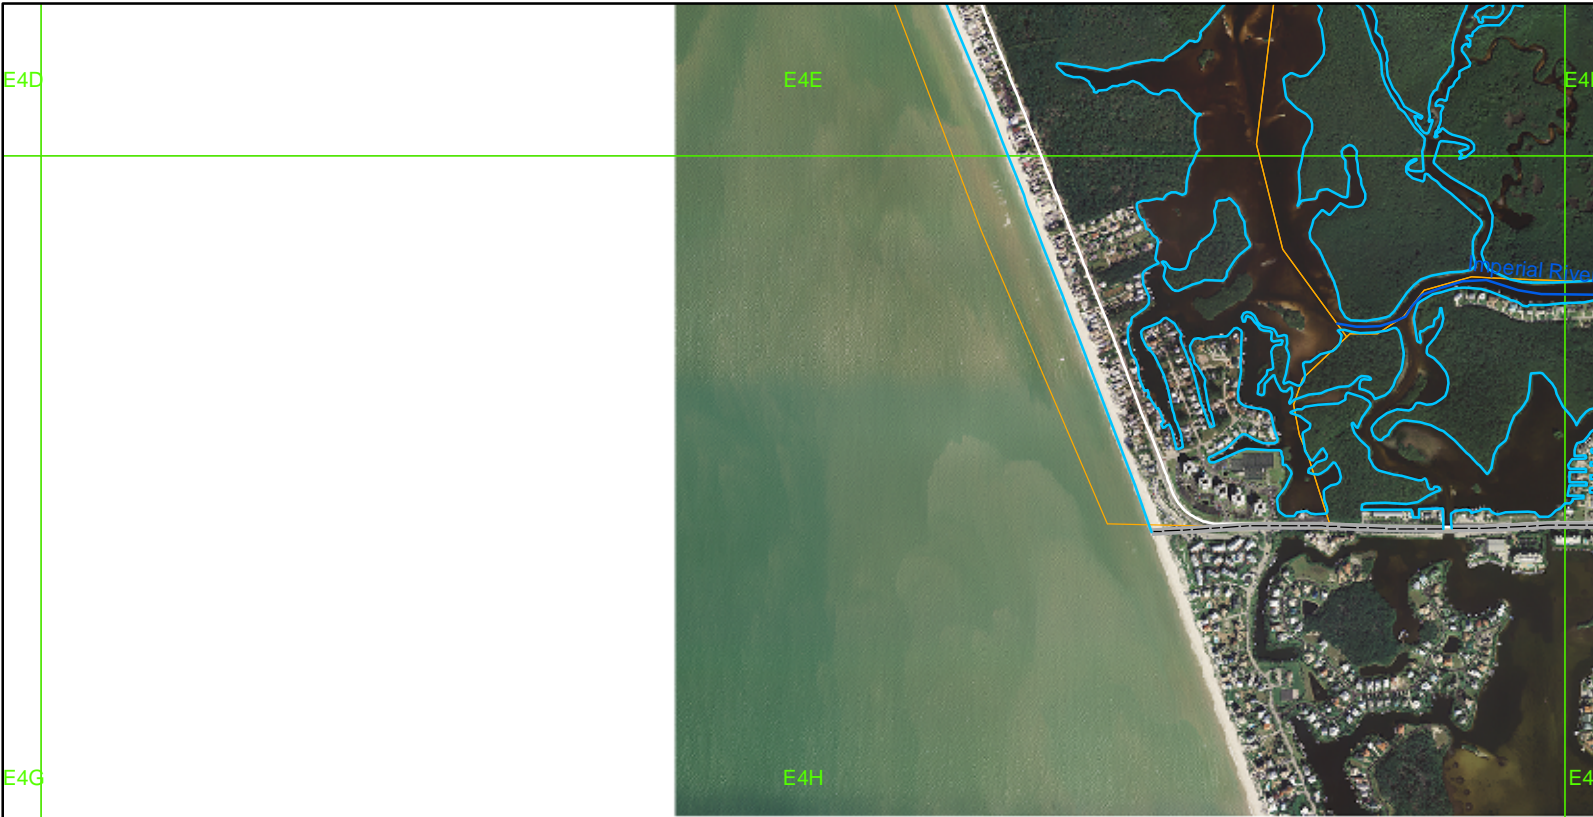

Lee Co. Drainage Atlas

-  Drainage System
-  Watershed Boundaries
-  MapGrid6x5x9
-  Major Roads

0 0.15 0.3
Miles

This information is provided "as is" without warranty of any kind and Lee County expressly disclaims all express and implied warranties. Lee County further does not warrant, guarantee or make any representations regarding the use, or the results of the use, of the information provided to you in terms of correctness, accuracy, reliability, timeliness, or otherwise. The entire risk as to the results and performance of any information provided by Lee County is entirely assumed by the user of the information.