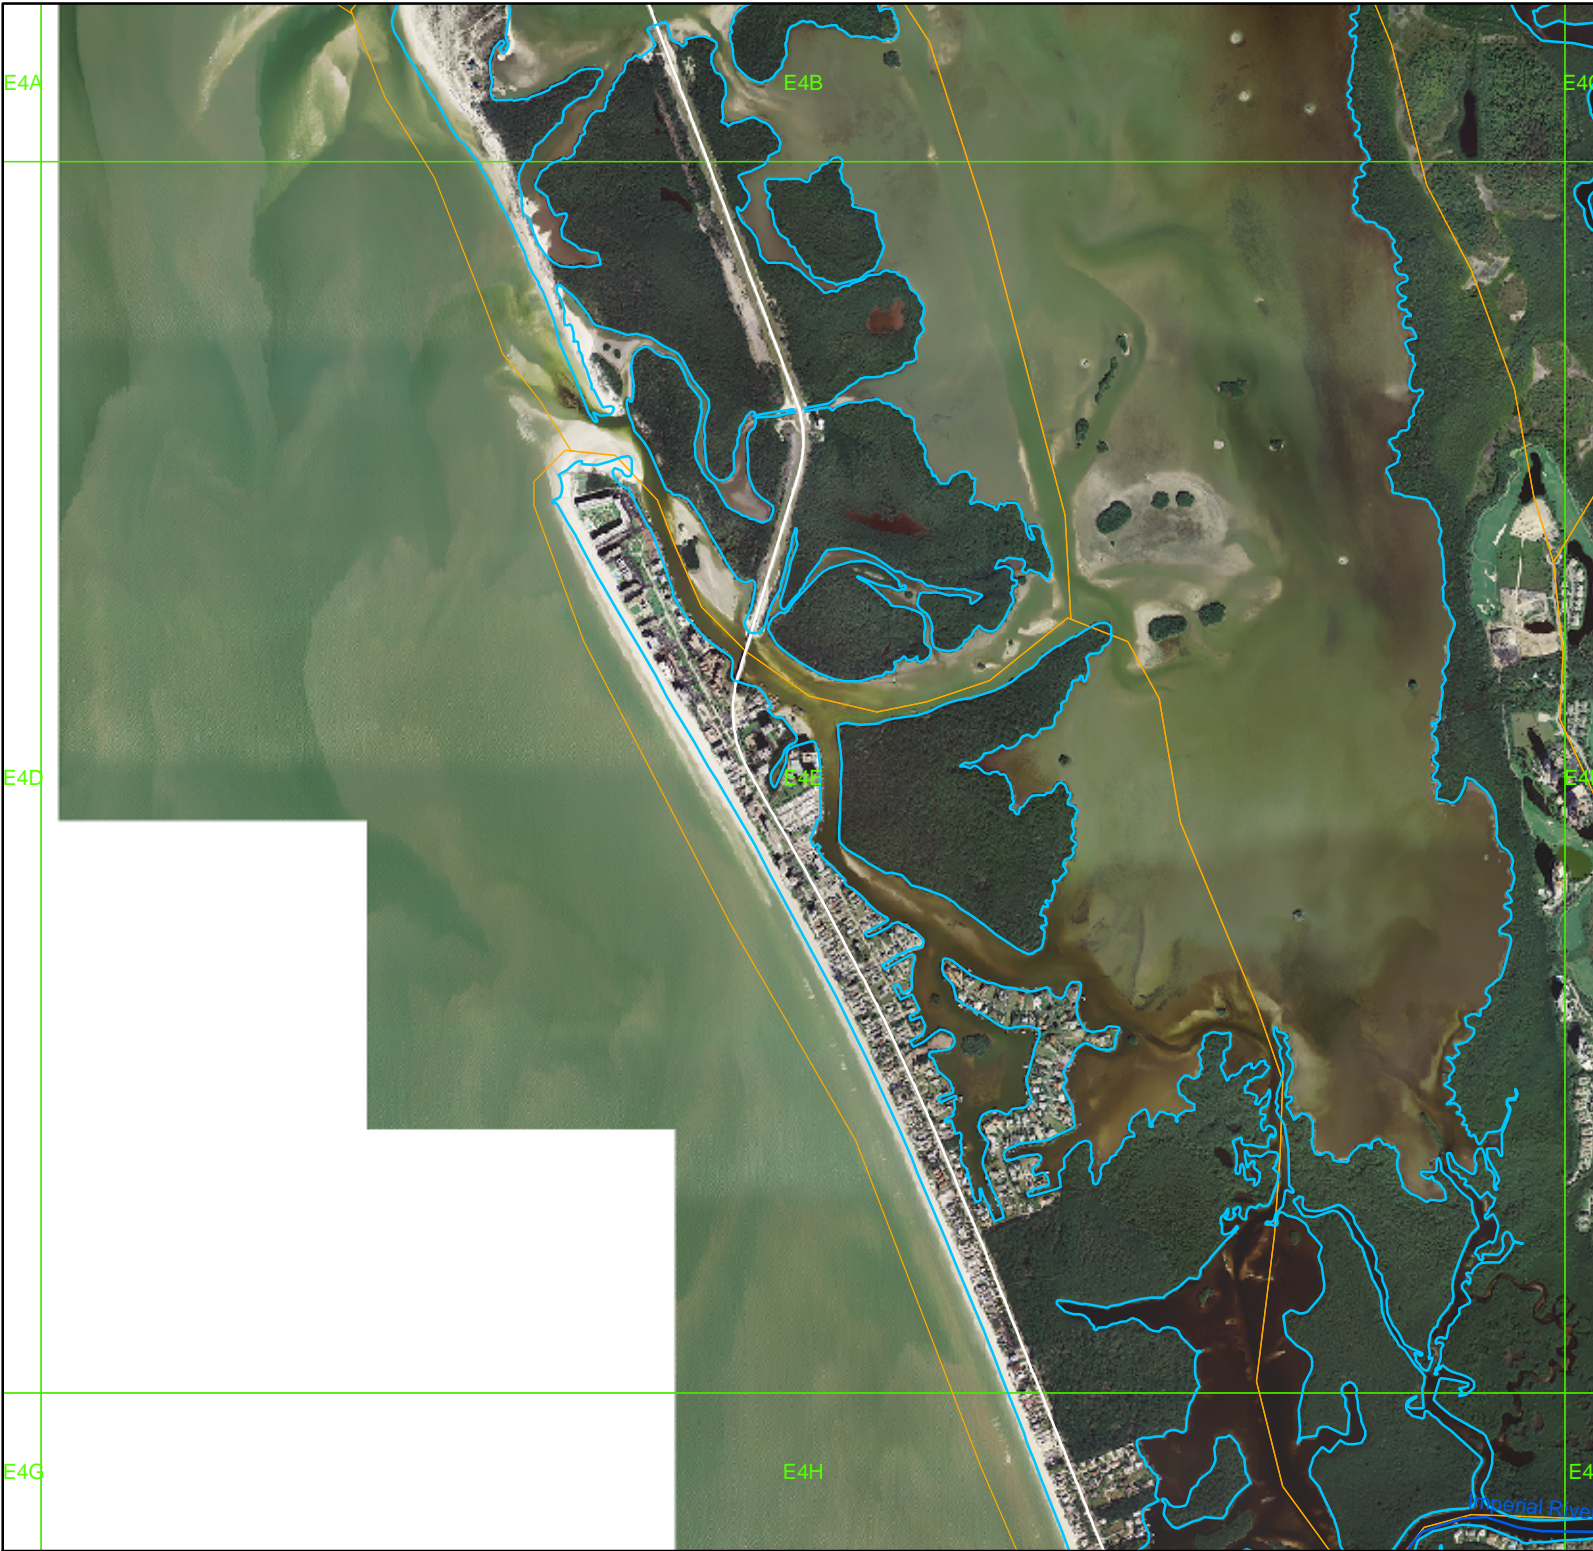

Lee Co. Drainage Atlas

-  Drainage System
-  Watershed Boundaries
-  MapGrid6x5x9
-  Major Roads

0 0.15 0.3
Miles

This information is provided "as is" without warranty of any kind and Lee County expressly disclaims all express and implied warranties. Lee County further does not warrant, guarantee or make any representations regarding the use, or the results of the use, of the information provided to you in terms of correctness, accuracy, reliability, timeliness, or otherwise. The entire risk as to the results and performance of any information provided by Lee County is entirely assumed by the user of the information.