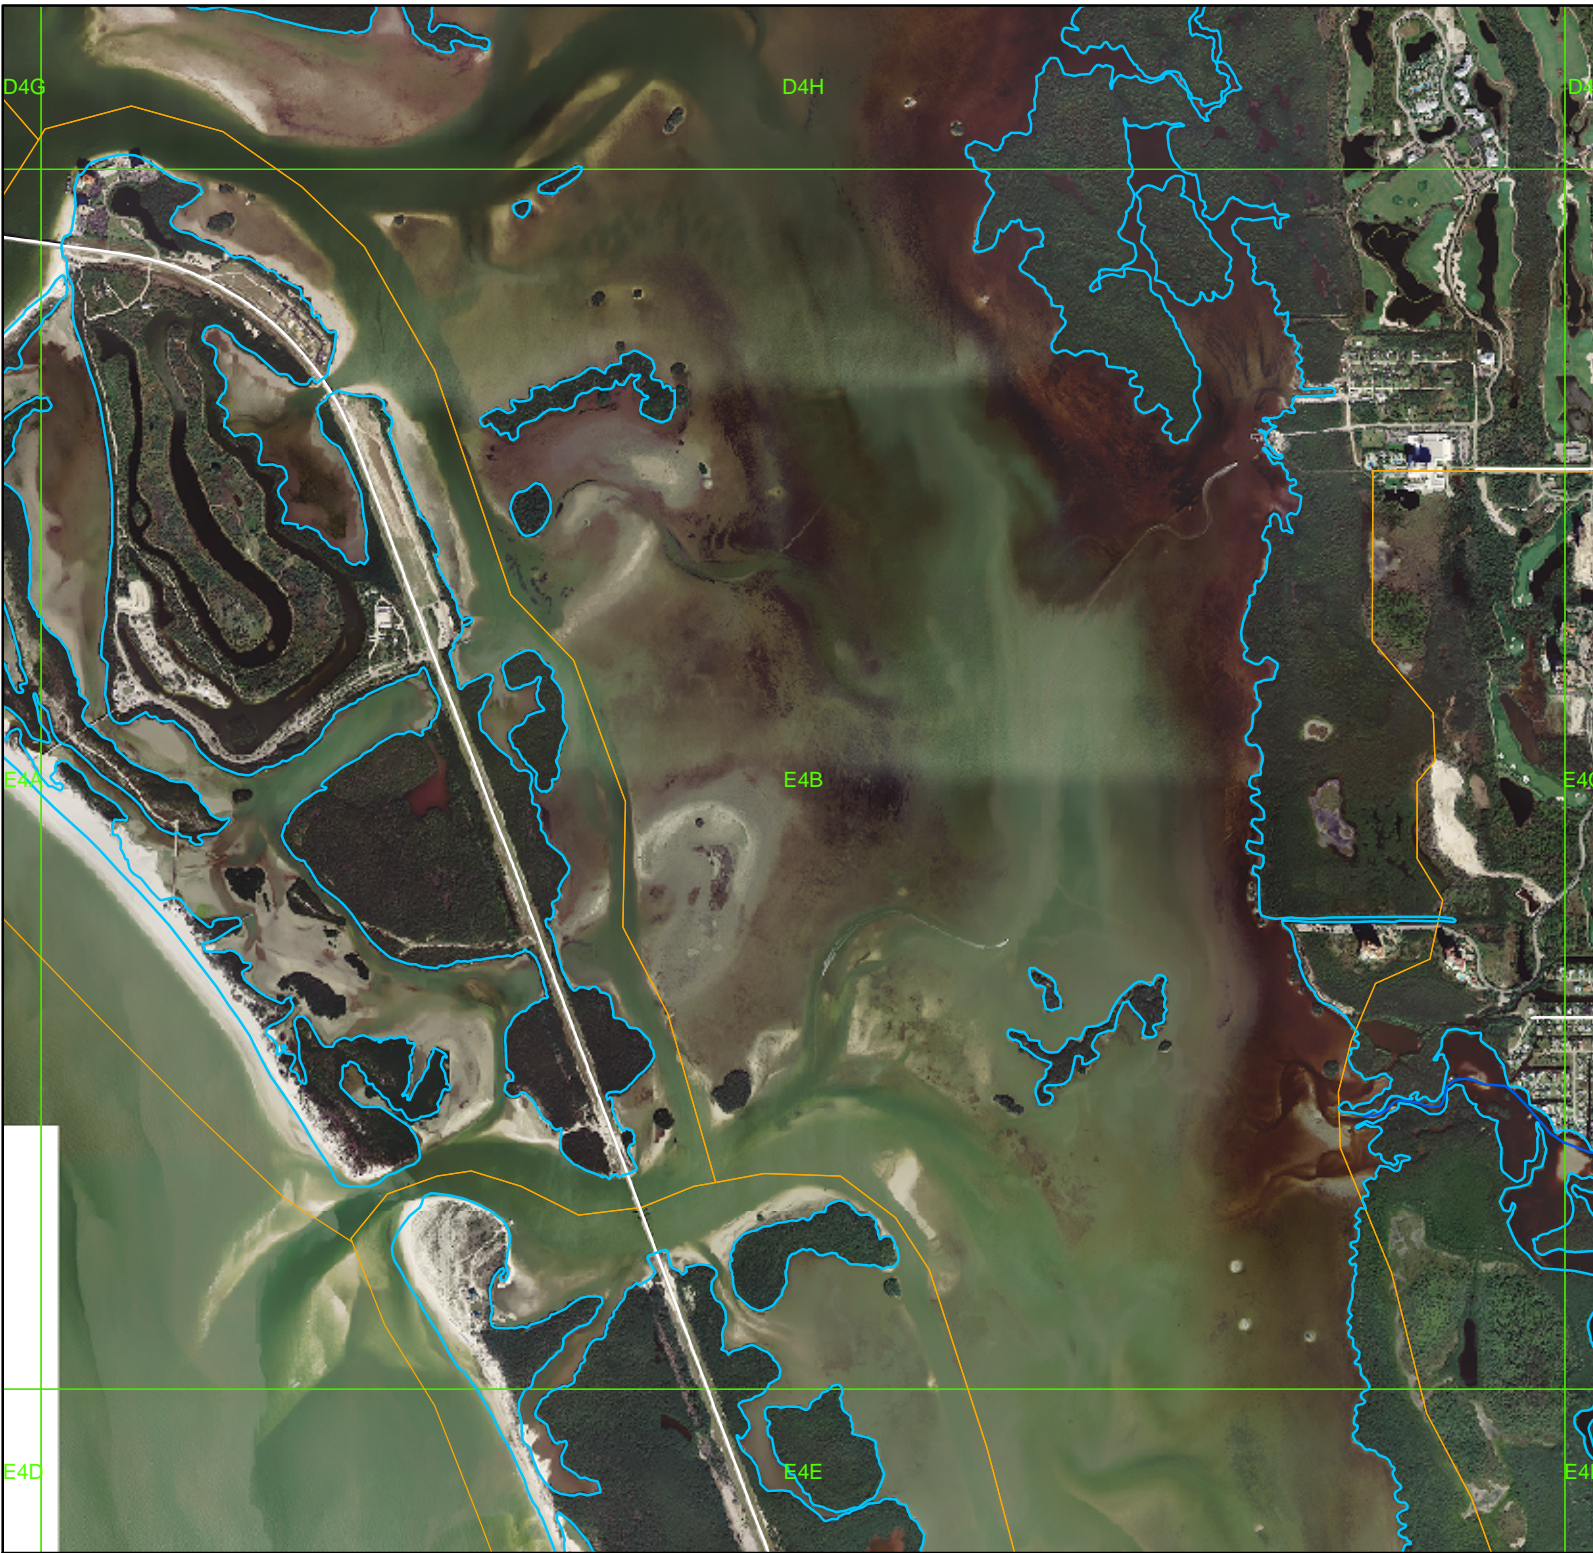

Lee Co. Drainage Atlas

-  Drainage System
-  Watershed Boundaries
-  MapGrid6x5x9
-  Major Roads

0 0.15 0.3
Miles

This information is provided "as is" without warranty of any kind and Lee County expressly disclaims all express and implied warranties. Lee County further does not warrant, guarantee or make any representations regarding the use, or the results of the use, of the information provided to you in terms of correctness, accuracy, reliability, timeliness, or otherwise. The entire risk as to the results and performance of any information provided by Lee County is entirely assumed by the user of the information.