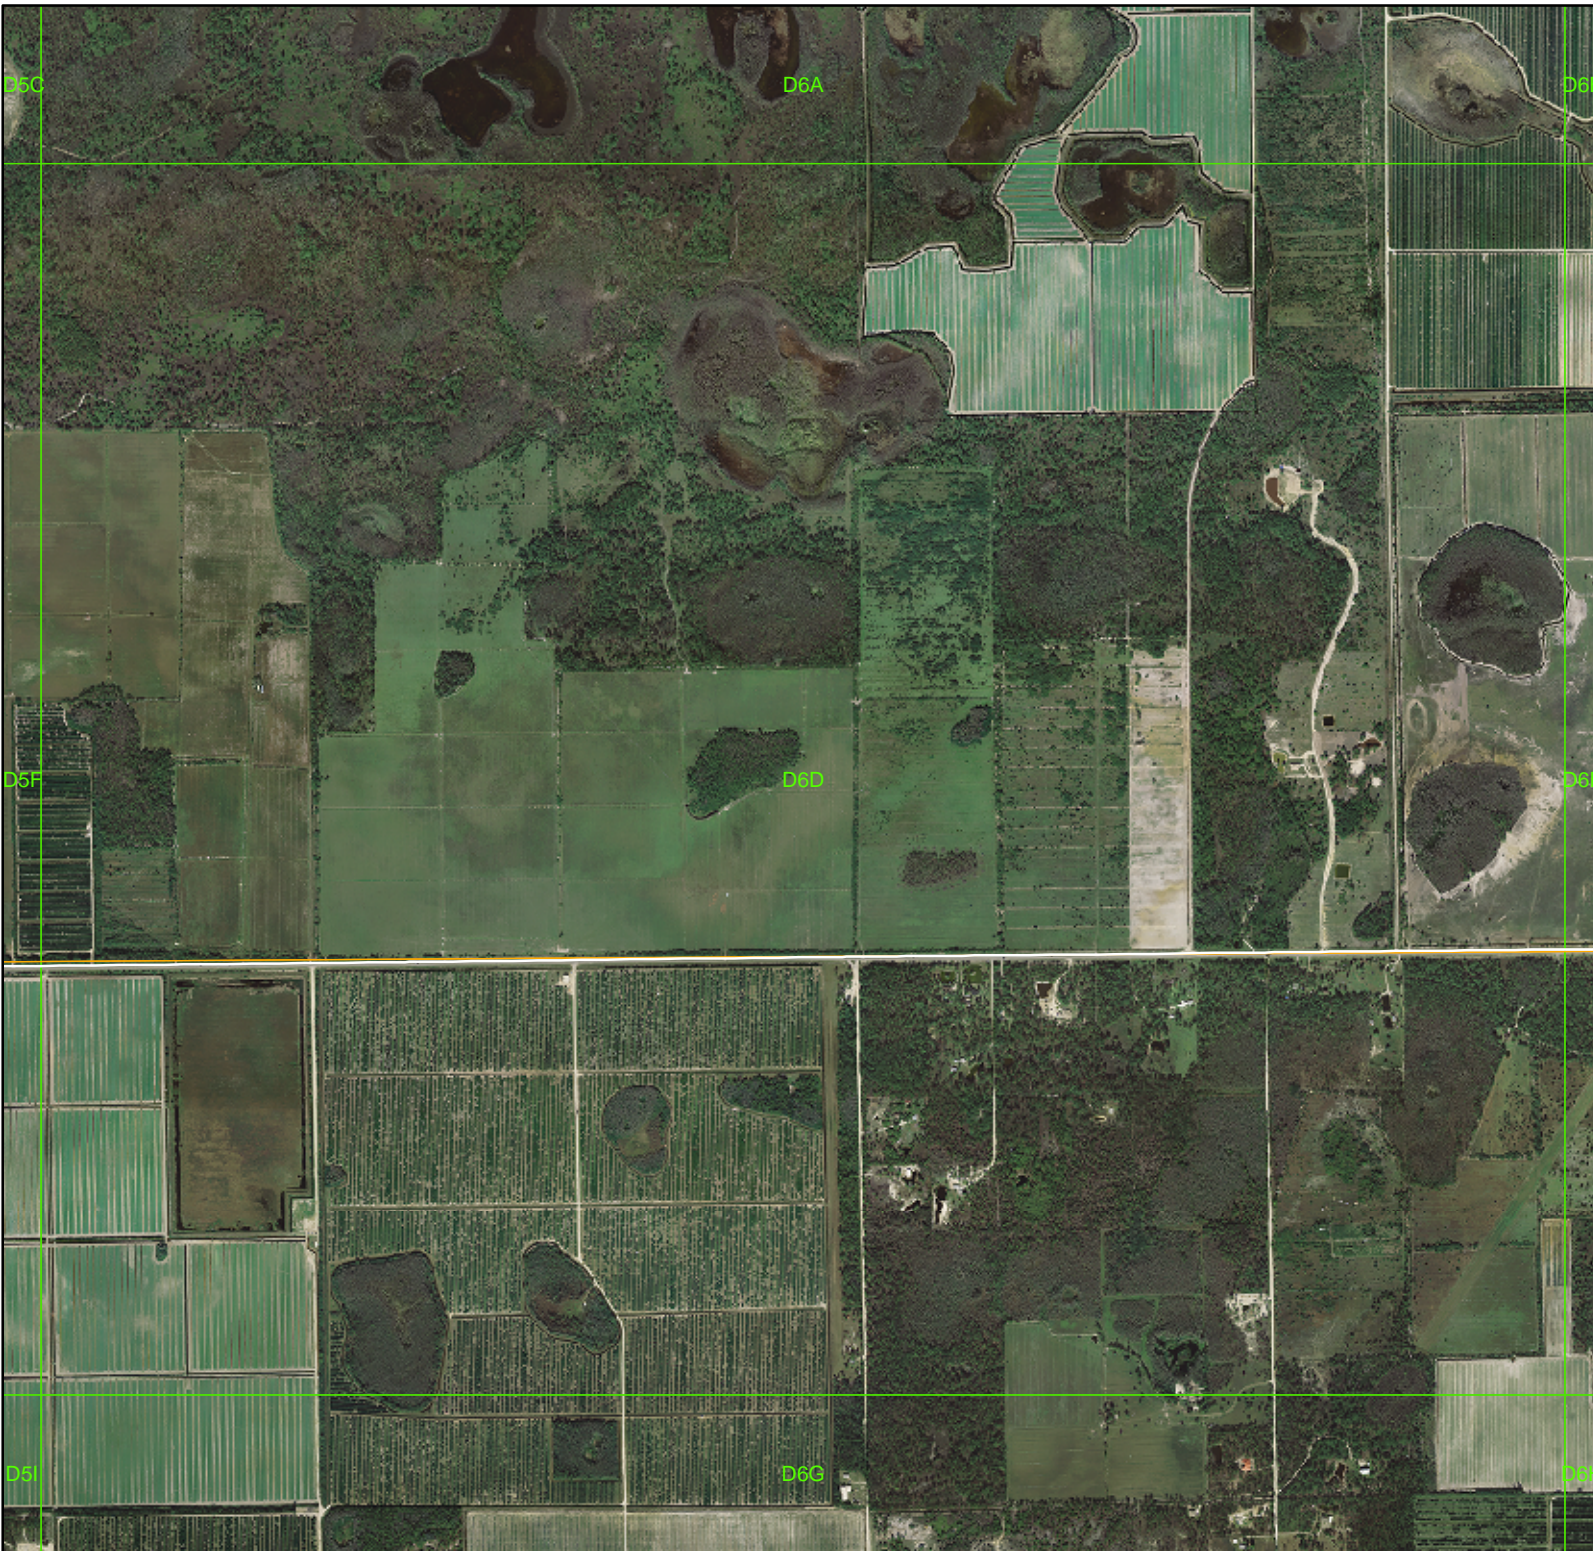

# Lee Co. Drainage Atlas

-  Drainage System
-  Watershed Boundaries
-  MapGrid6x5x9
-  Major Roads

0 0.15 0.3  
Miles

This information is provided "as is" without warranty of any kind and Lee County expressly disclaims all express and implied warranties. Lee County further does not warrant, guarantee or make any representations regarding the use, or the results of the use, of the information provided to you in terms of correctness, accuracy, reliability, timeliness, or otherwise. The entire risk as to the results and performance of any information provided by Lee County is entirely assumed by the user of the information.