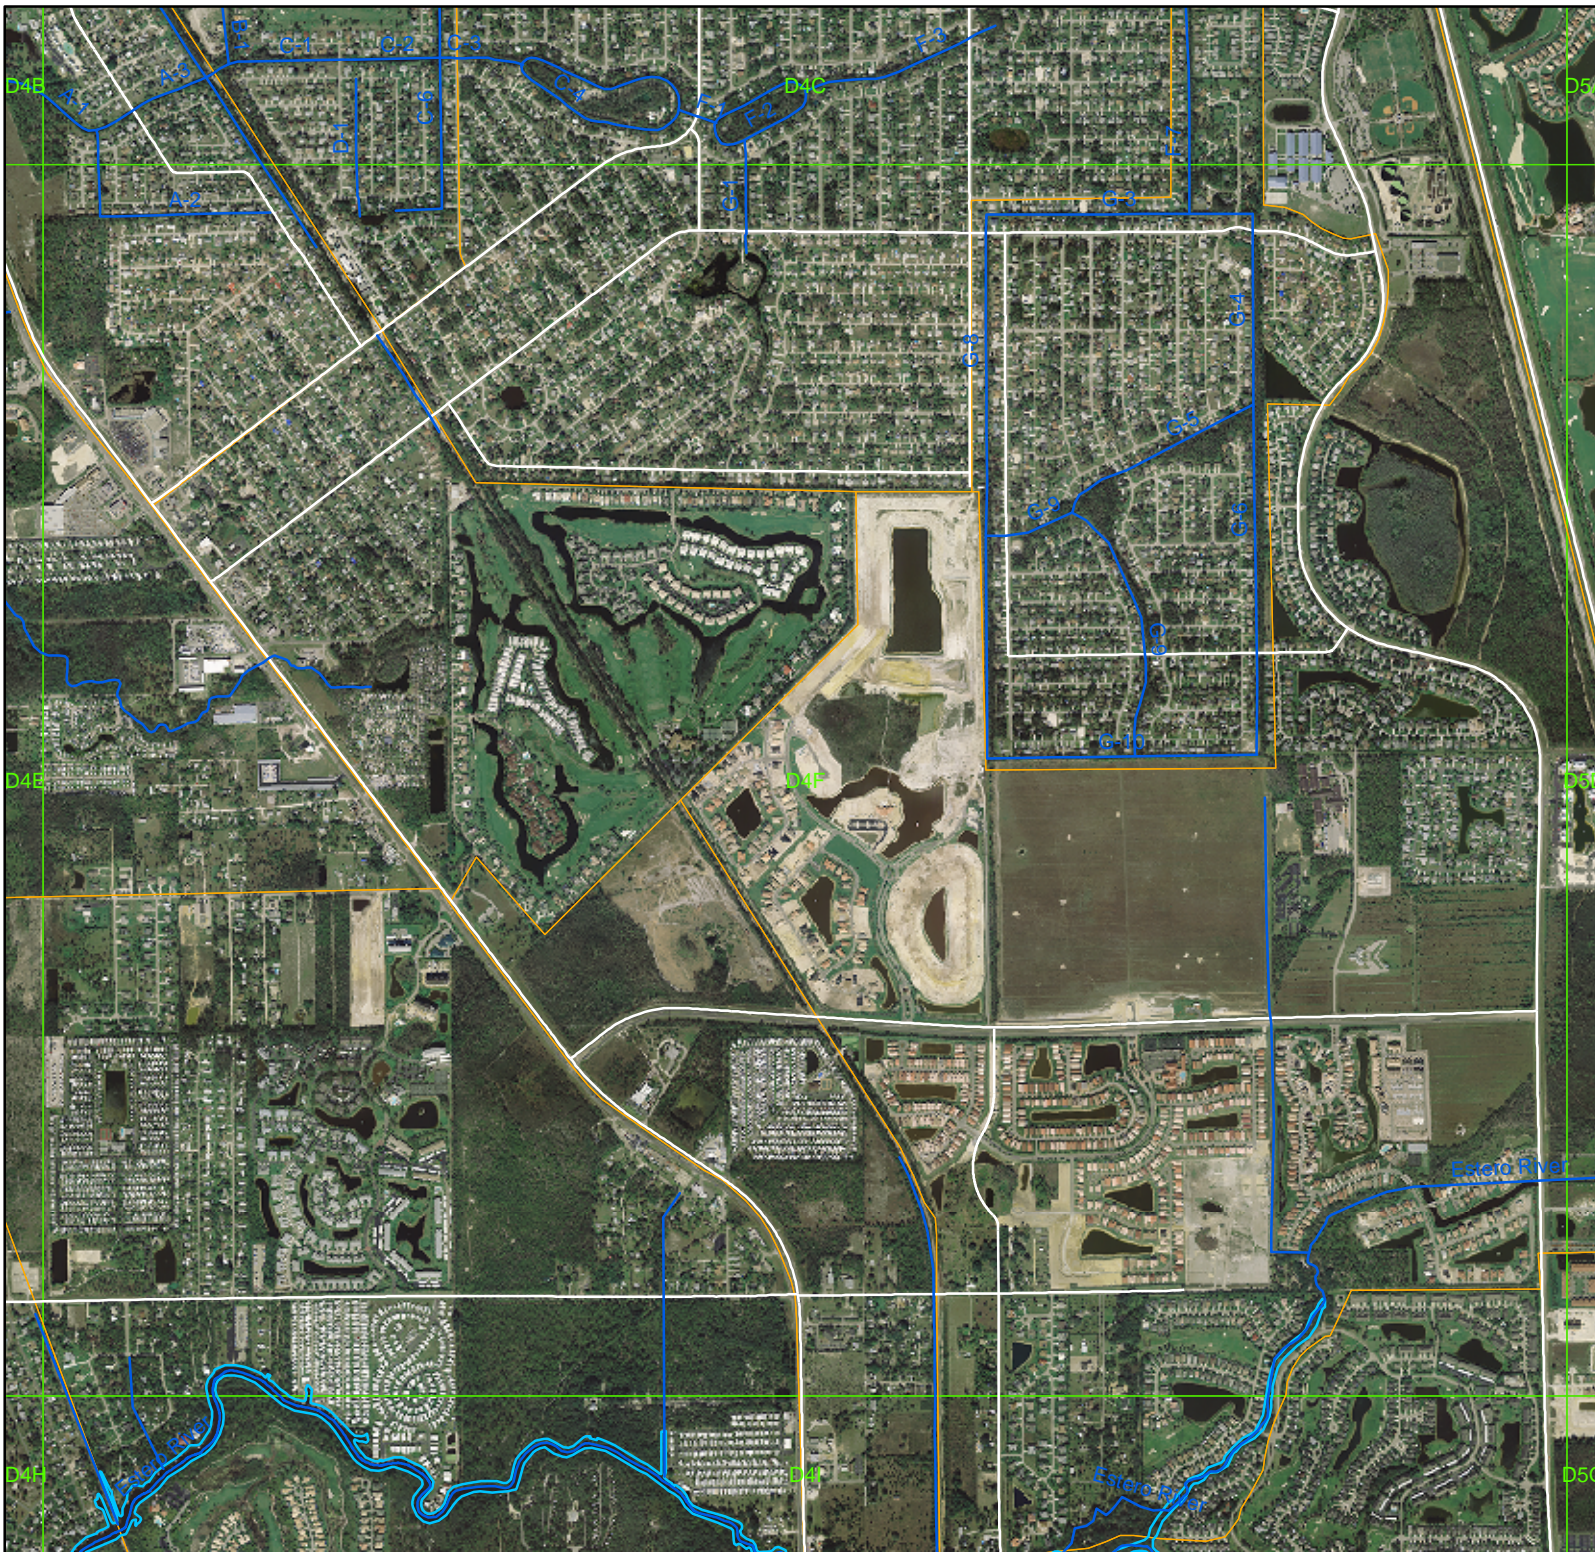

Lee Co. Drainage Atlas

- Drainage System
- Watershed Boundaries
- MapGrid6x5x9
- Major Roads

0 0.15 0.3
Miles

This information is provided "as is" without warranty of any kind and Lee County expressly disclaims all express and implied warranties. Lee County further does not warrant, guarantee or make any representations regarding the use, or the results of the use, of the information provided to you in terms of correctness, accuracy, reliability, timeliness, or otherwise. The entire risk as to the results and performance of any information provided by Lee County is entirely assumed by the user of the information.