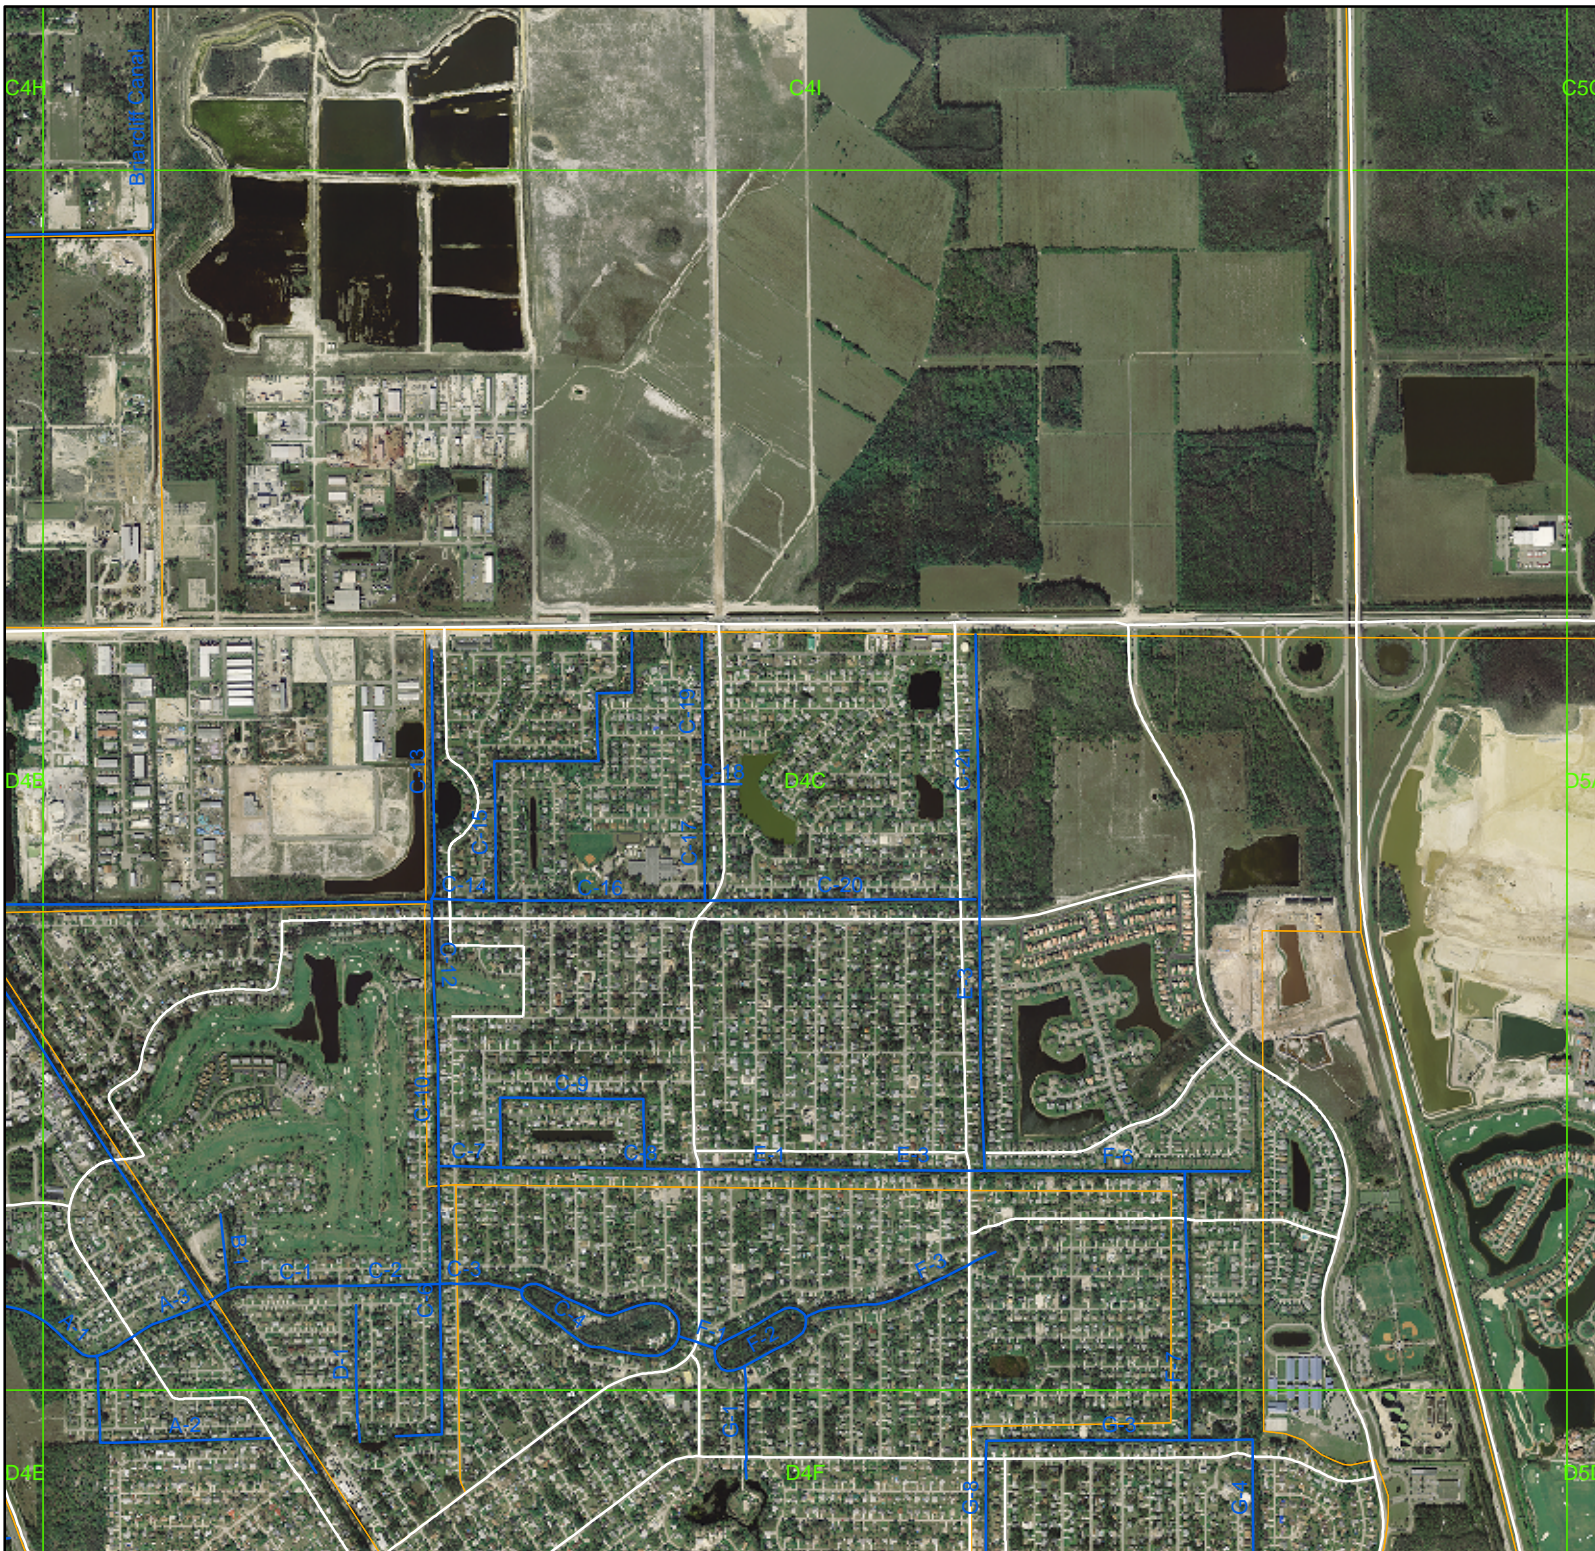

Lee Co. Drainage Atlas

- Drainage System
- Watershed Boundaries
- MapGrid6x5x9
- Major Roads

0 0.15 0.3 Miles

This information is provided "as is" without warranty of any kind and Lee County expressly disclaims all express and implied warranties. Lee County further does not warrant, guarantee or make any representations regarding the use, or the results of the use, of the information provided to you in terms of correctness, accuracy, reliability, timeliness, or otherwise. The entire risk as to the results and performance of any information provided by Lee County is entirely assumed by the user of the information.