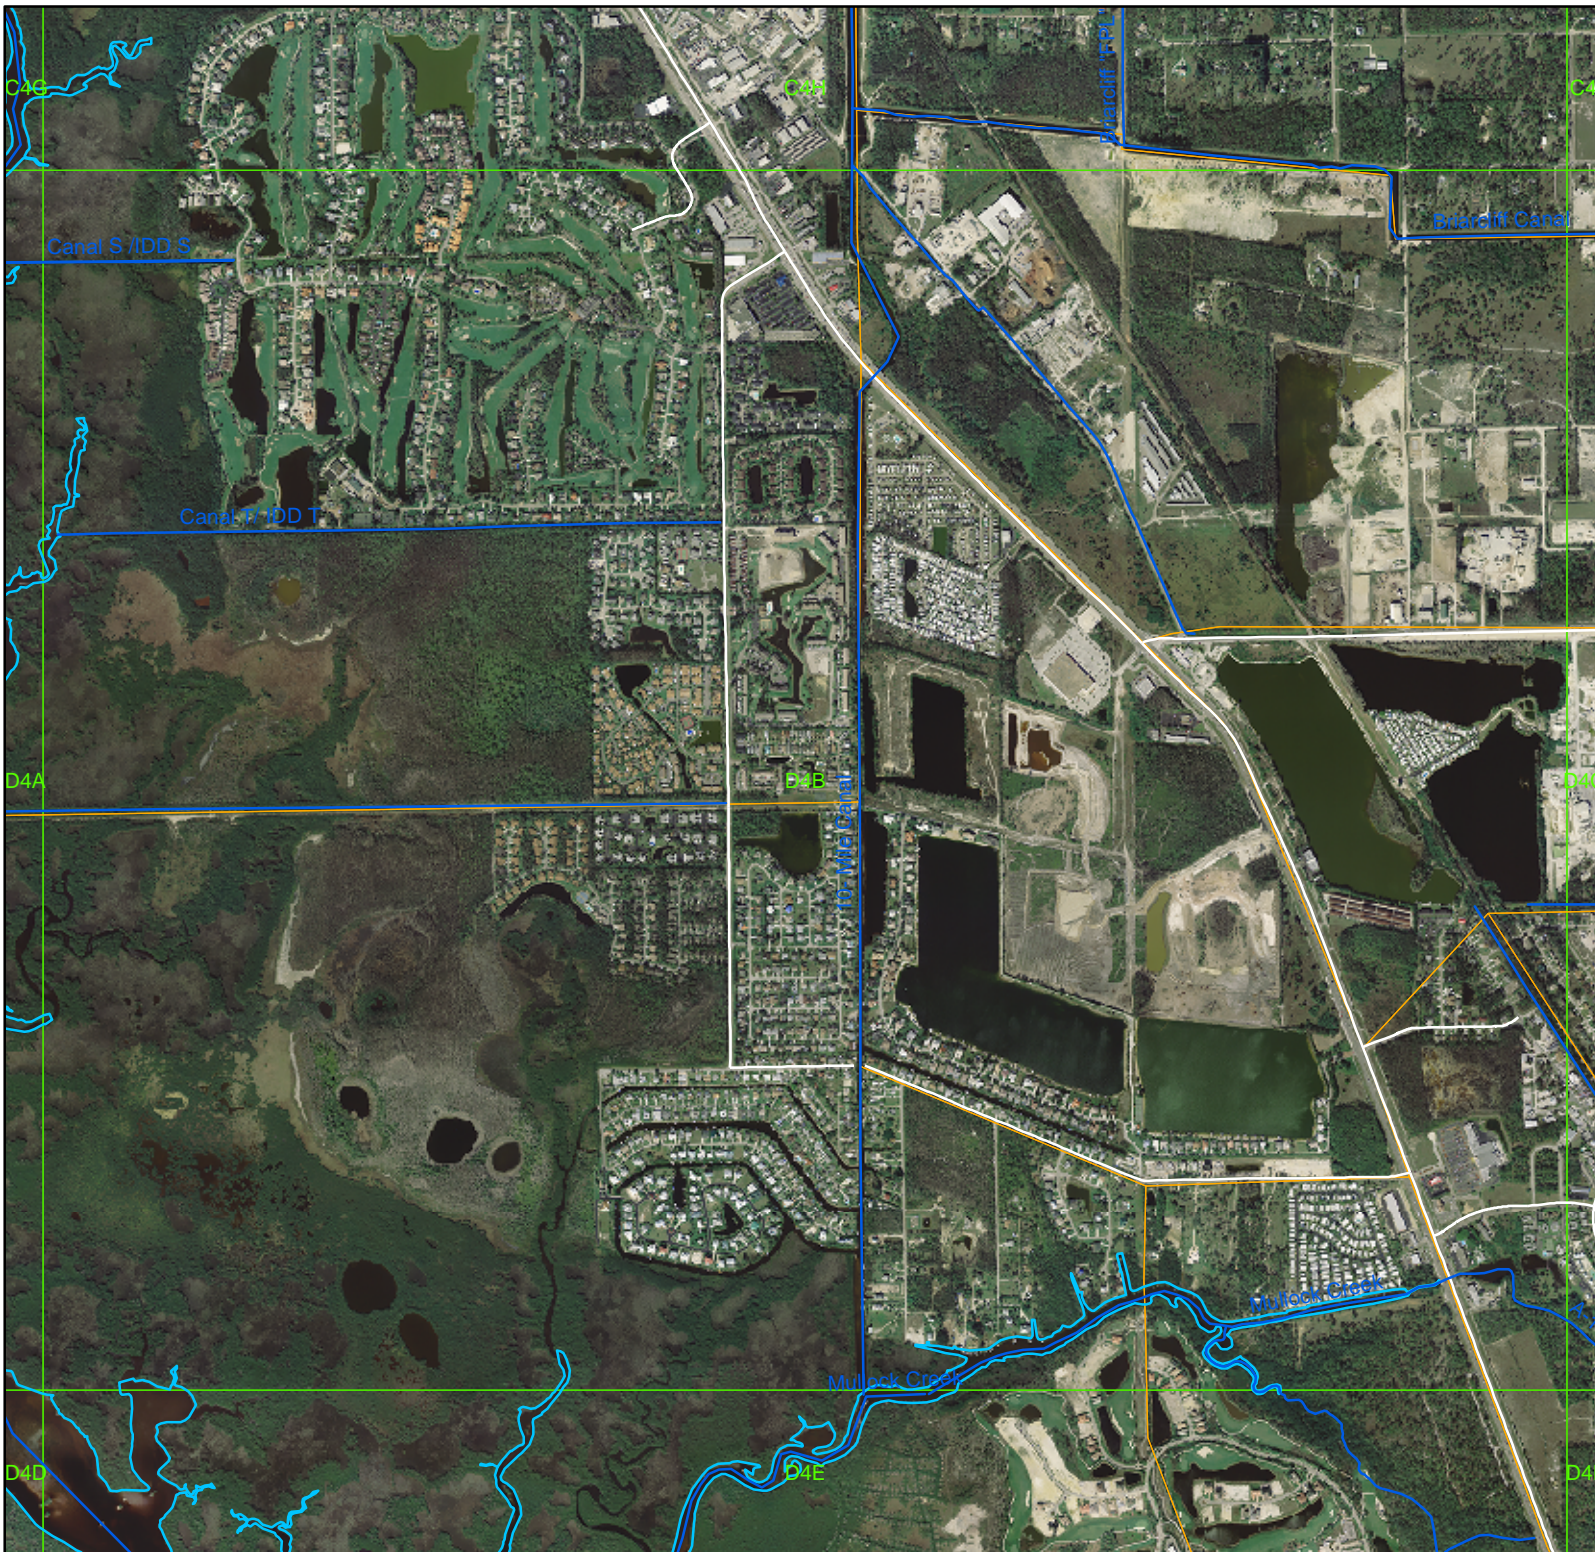

Lee Co. Drainage Atlas

- Drainage System
- Watershed Boundaries
- MapGrid6x5x9
- Major Roads

0 0.15 0.3 Miles

This information is provided "as is" without warranty of any kind and Lee County expressly disclaims all express and implied warranties. Lee County further does not warrant, guarantee or make any representations regarding the use, or the results of the use, of the information provided to you in terms of correctness, accuracy, reliability, timeliness, or otherwise. The entire risk as to the results and performance of any information provided by Lee County is entirely assumed by the user of the information.