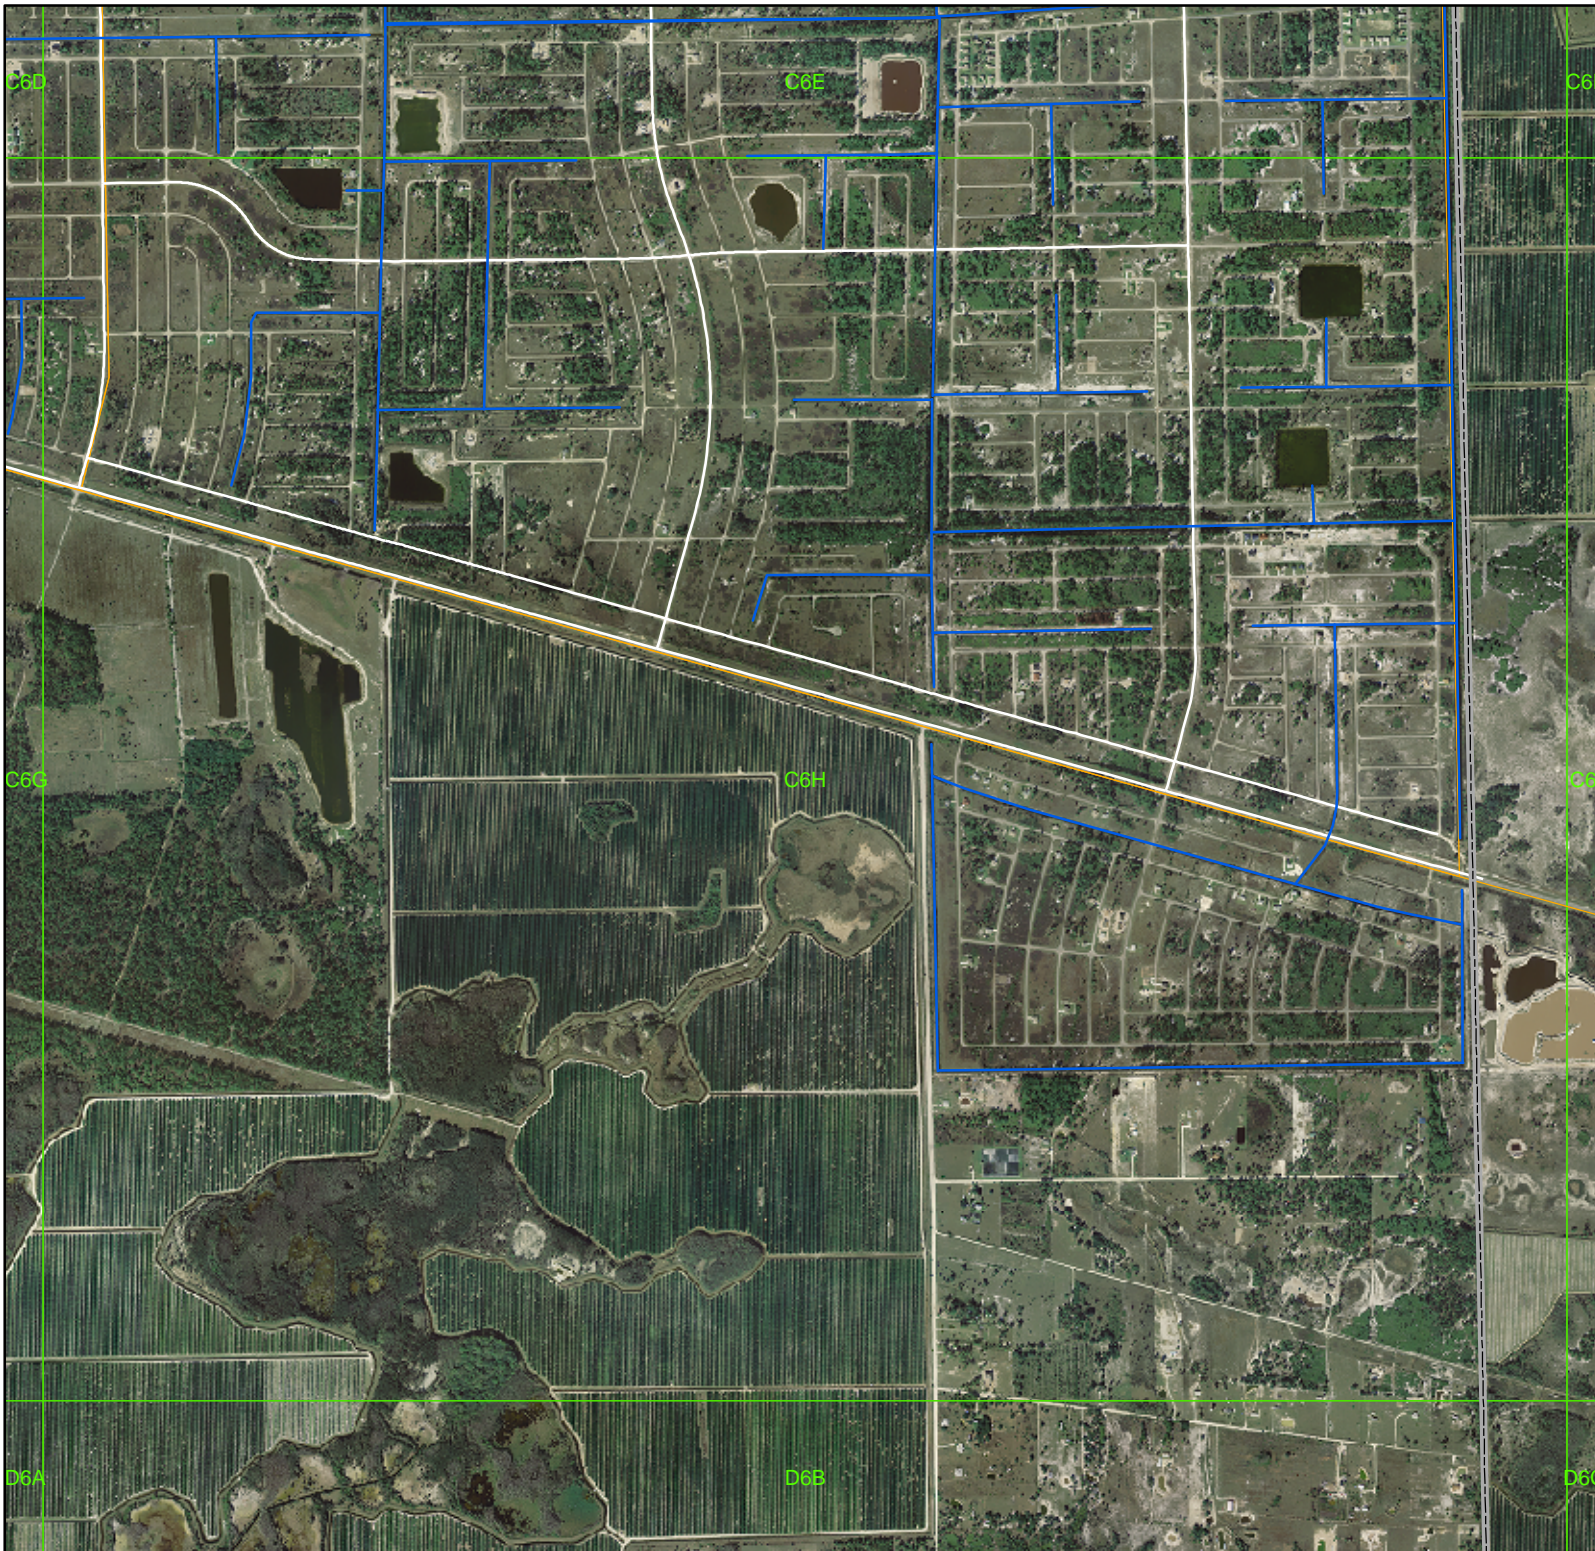

# Lee Co. Drainage Atlas

-  Drainage System
-  Watershed Boundaries
-  MapGrid6x5x9
-  Major Roads

0 0.15 0.3  
Miles

This information is provided "as is" without warranty of any kind and Lee County expressly disclaims all express and implied warranties. Lee County further does not warrant, guarantee or make any representations regarding the use, or the results of the use, of the information provided to you in terms of correctness, accuracy, reliability, timeliness, or otherwise. The entire risk as to the results and performance of any information provided by Lee County is entirely assumed by the user of the information.