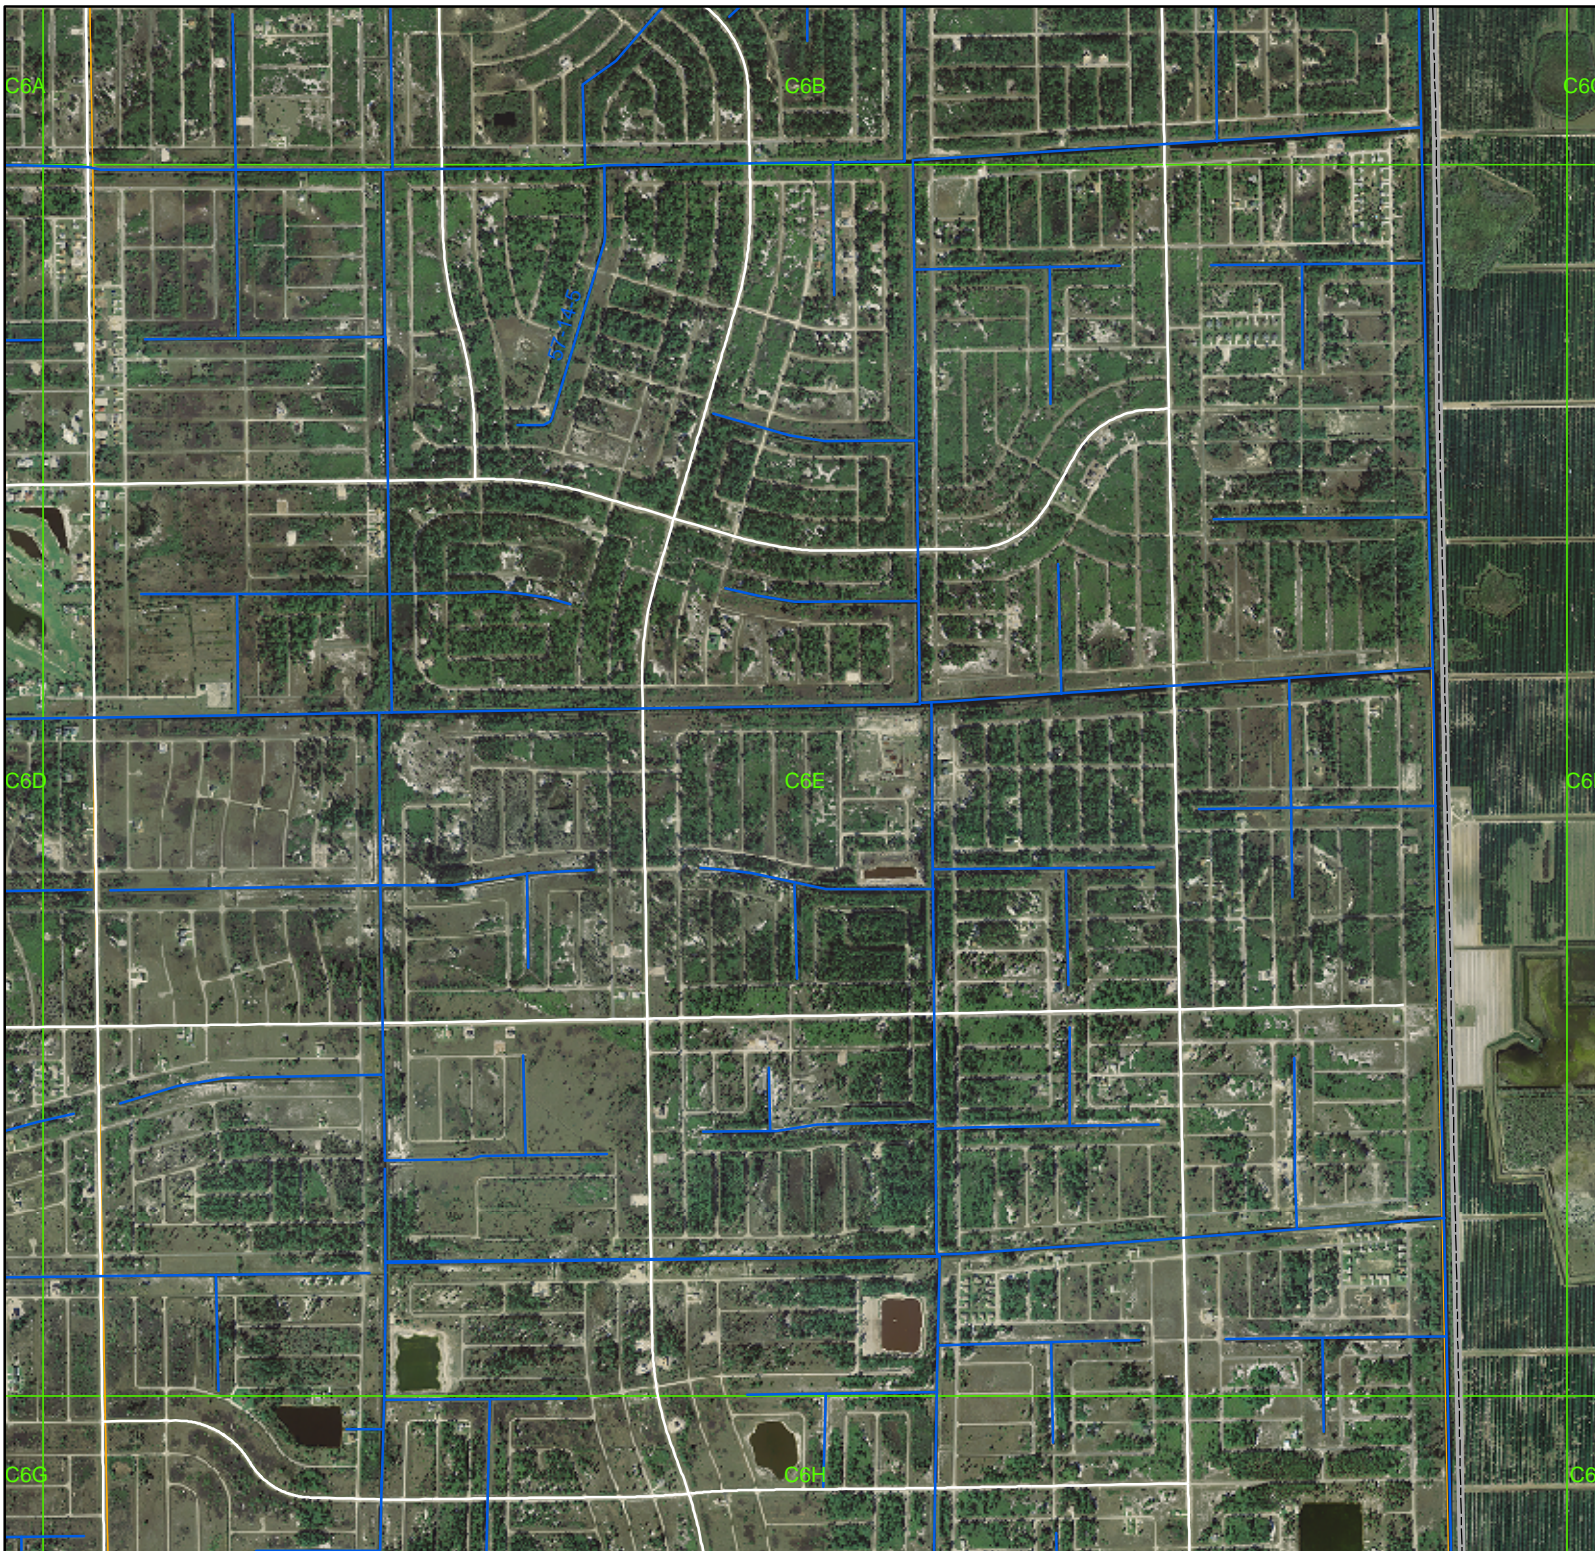

# Lee Co. Drainage Atlas

-  Drainage System
-  Watershed Boundaries
-  MapGrid6x5x9
-  Major Roads

0 0.15 0.3 Miles

This information is provided "as is" without warranty of any kind and Lee County expressly disclaims all express and implied warranties. Lee County further does not warrant, guarantee or make any representations regarding the use, or the results of the use, of the information provided to you in terms of correctness, accuracy, reliability, timeliness, or otherwise. The entire risk as to the results and performance of any information provided by Lee County is entirely assumed by the user of the information.