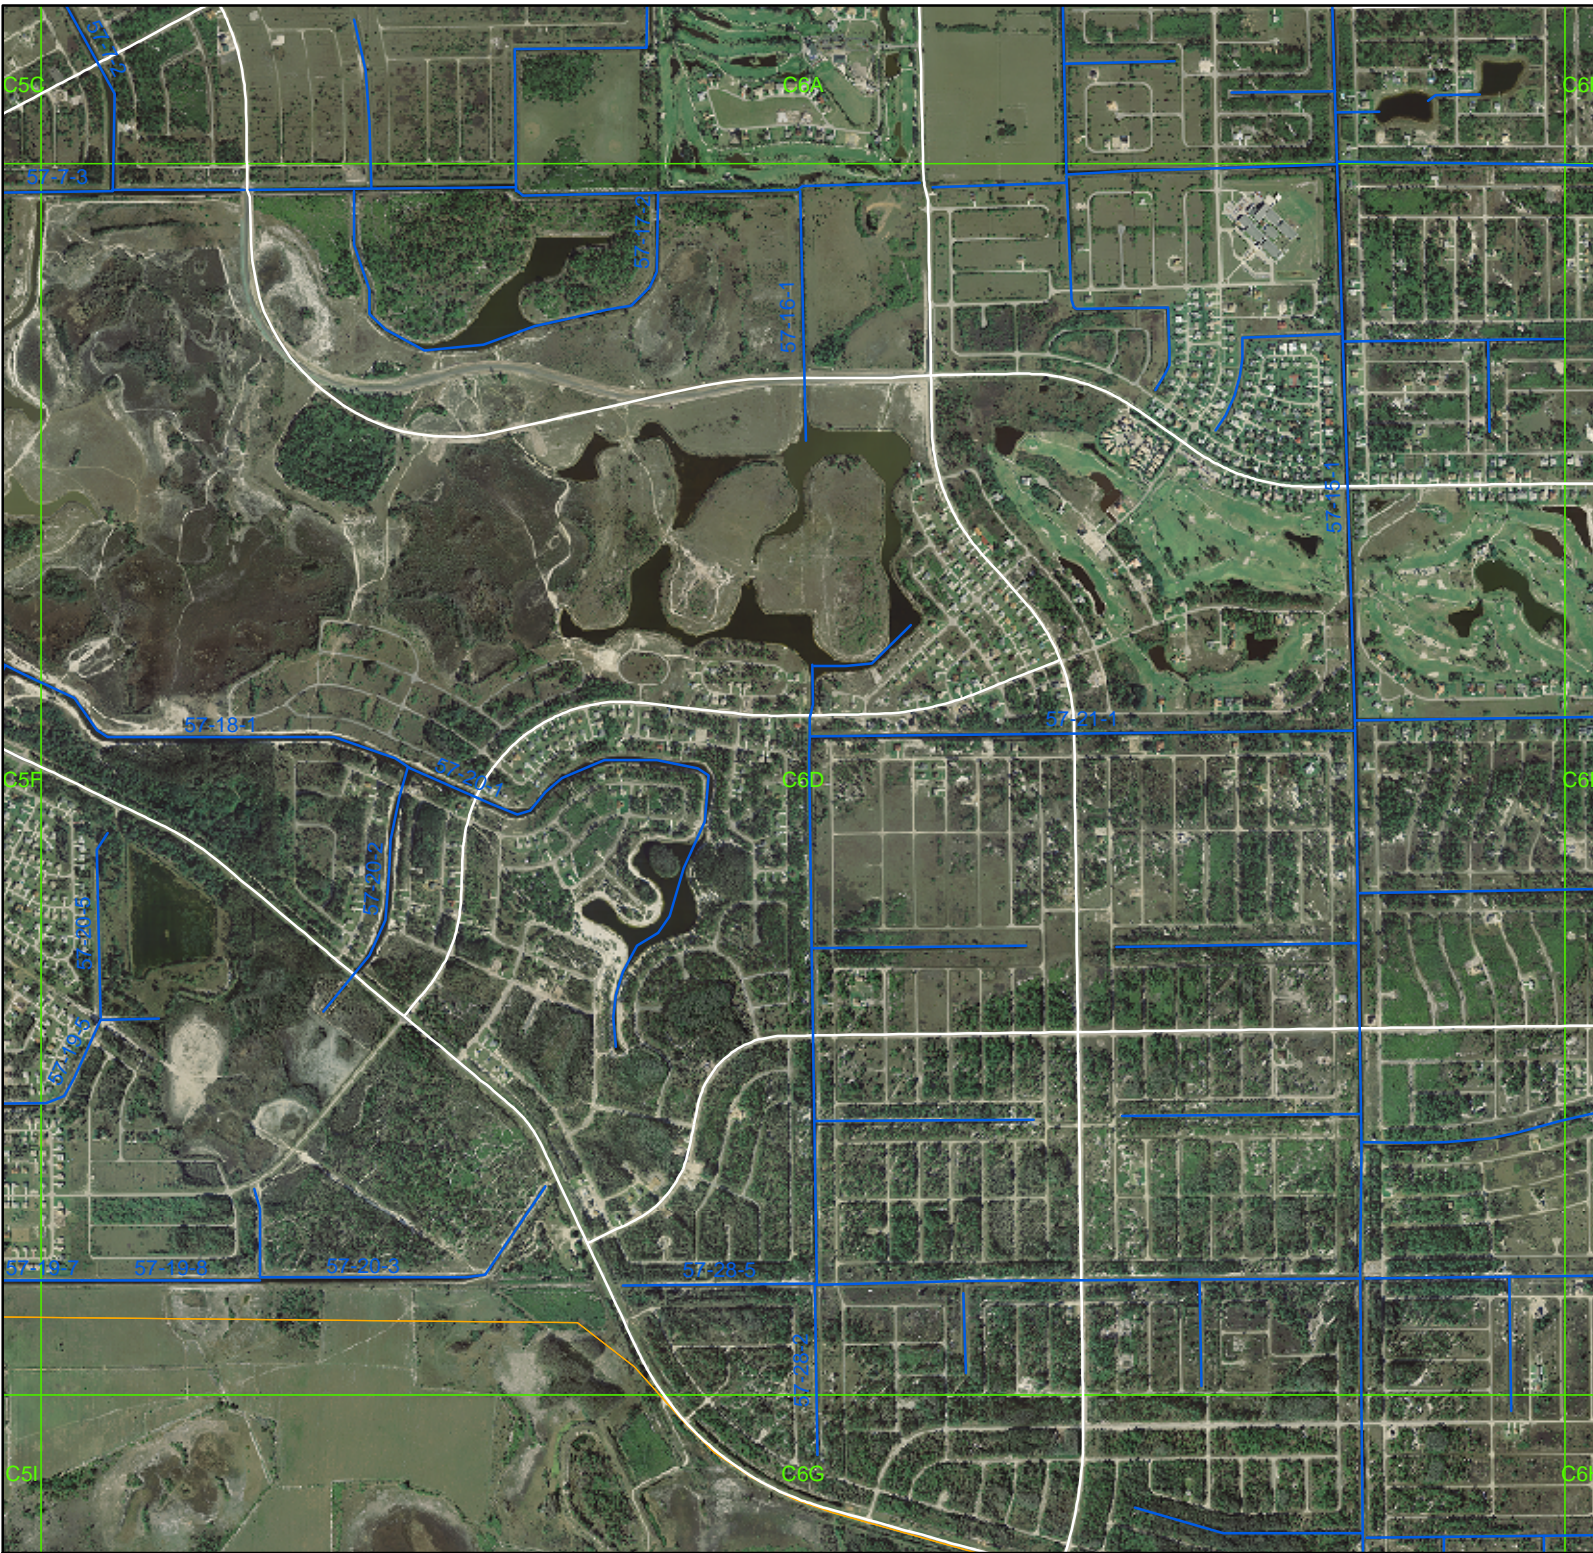

Lee Co. Drainage Atlas

-  Drainage System
-  Watershed Boundaries
-  MapGrid6x5x9
-  Major Roads

0 0.15 0.3
Miles

This information is provided "as is" without warranty of any kind and Lee County expressly disclaims all express and implied warranties. Lee County further does not warrant, guarantee or make any representations regarding the use, or the results of the use, of the information provided to you in terms of correctness, accuracy, reliability, timeliness, or otherwise. The entire risk as to the results and performance of any information provided by Lee County is entirely assumed by the user of the information.