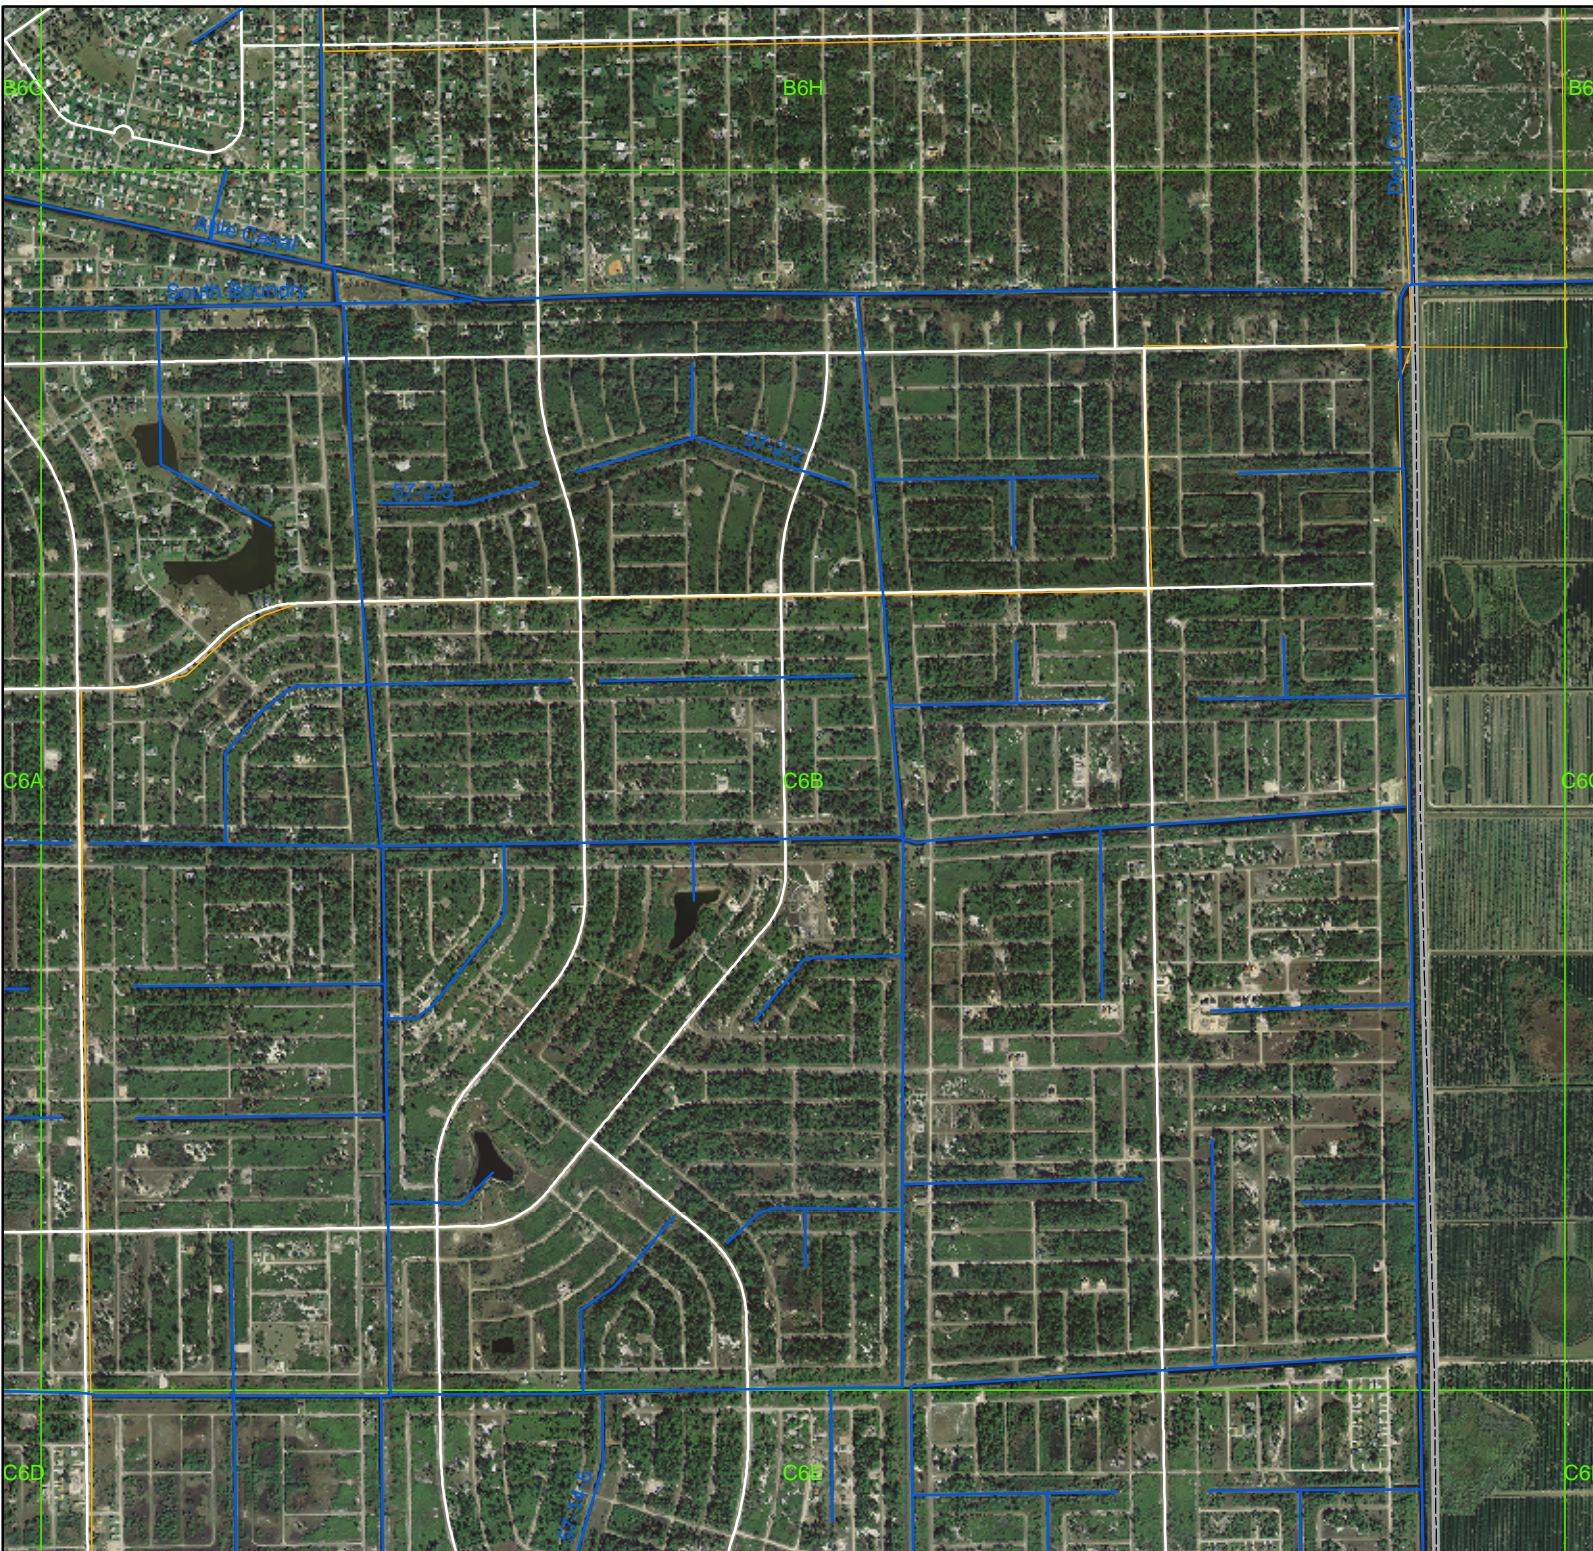

# Lee Co. Drainage Atlas

-  Drainage System
-  Watershed Boundaries
-  MapGrid6x5x9
-  Major Roads

0 0.15 0.3  
Miles

This information is provided "as is" without warranty of any kind and Lee County expressly disclaims all express and implied warranties. Lee County further does not warrant, guarantee or make any representations regarding the use, or the results of the use, of the information provided to you in terms of correctness, accuracy, reliability, timeliness, or otherwise. The entire risk as to the results and performance of any information provided by Lee County is entirely assumed by the user of the information.