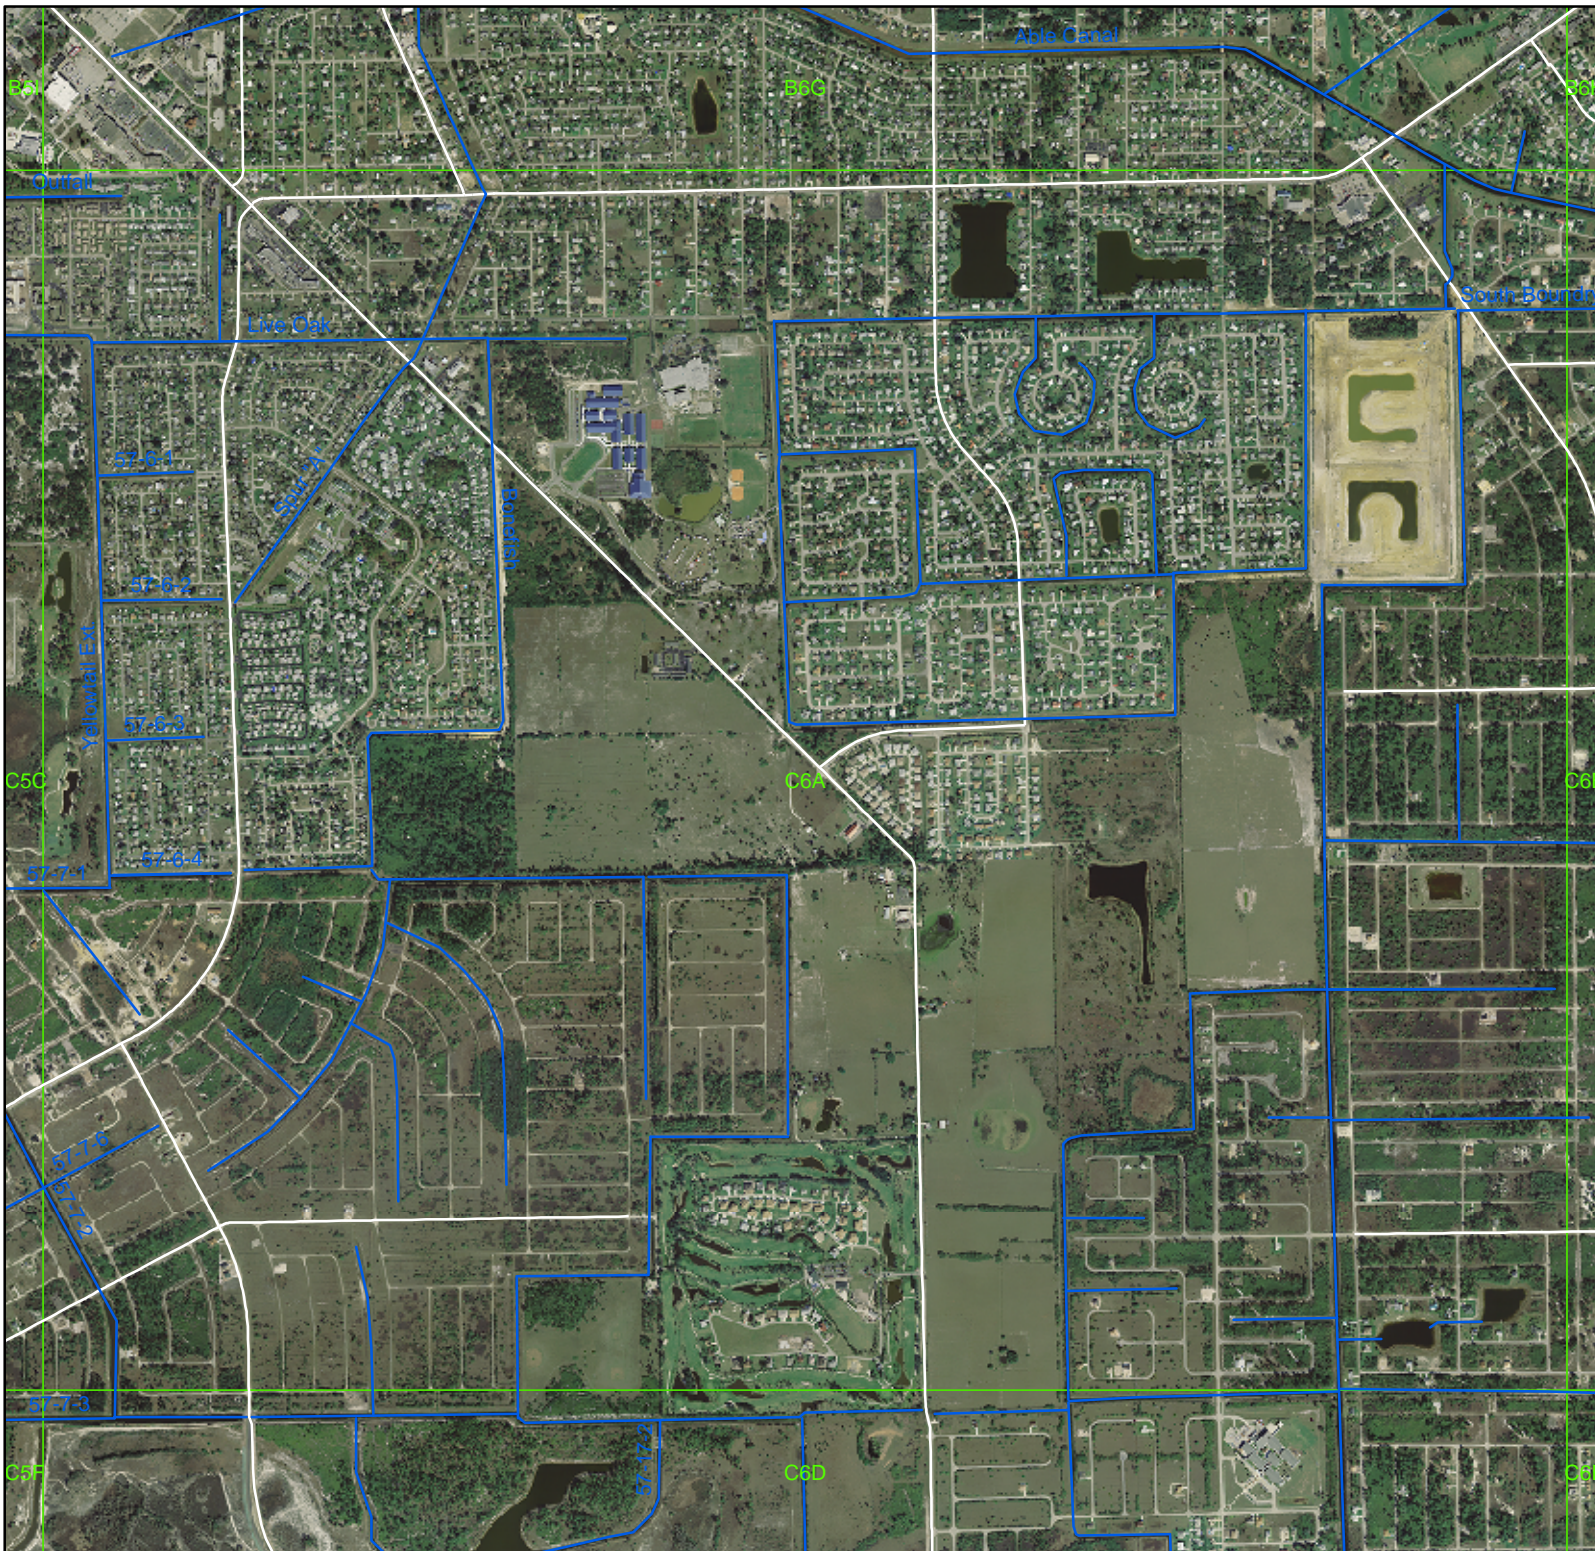

Lee Co. Drainage Atlas

-  Drainage System
-  Watershed Boundaries
-  MapGrid6x5x9
-  Major Roads

0 0.15 0.3
Miles

This information is provided "as is" without warranty of any kind and Lee County expressly disclaims all express and implied warranties. Lee County further does not warrant, guarantee or make any representations regarding the use, or the results of the use, of the information provided to you in terms of correctness, accuracy, reliability, timeliness, or otherwise. The entire risk as to the results and performance of any information provided by Lee County is entirely assumed by the user of the information.