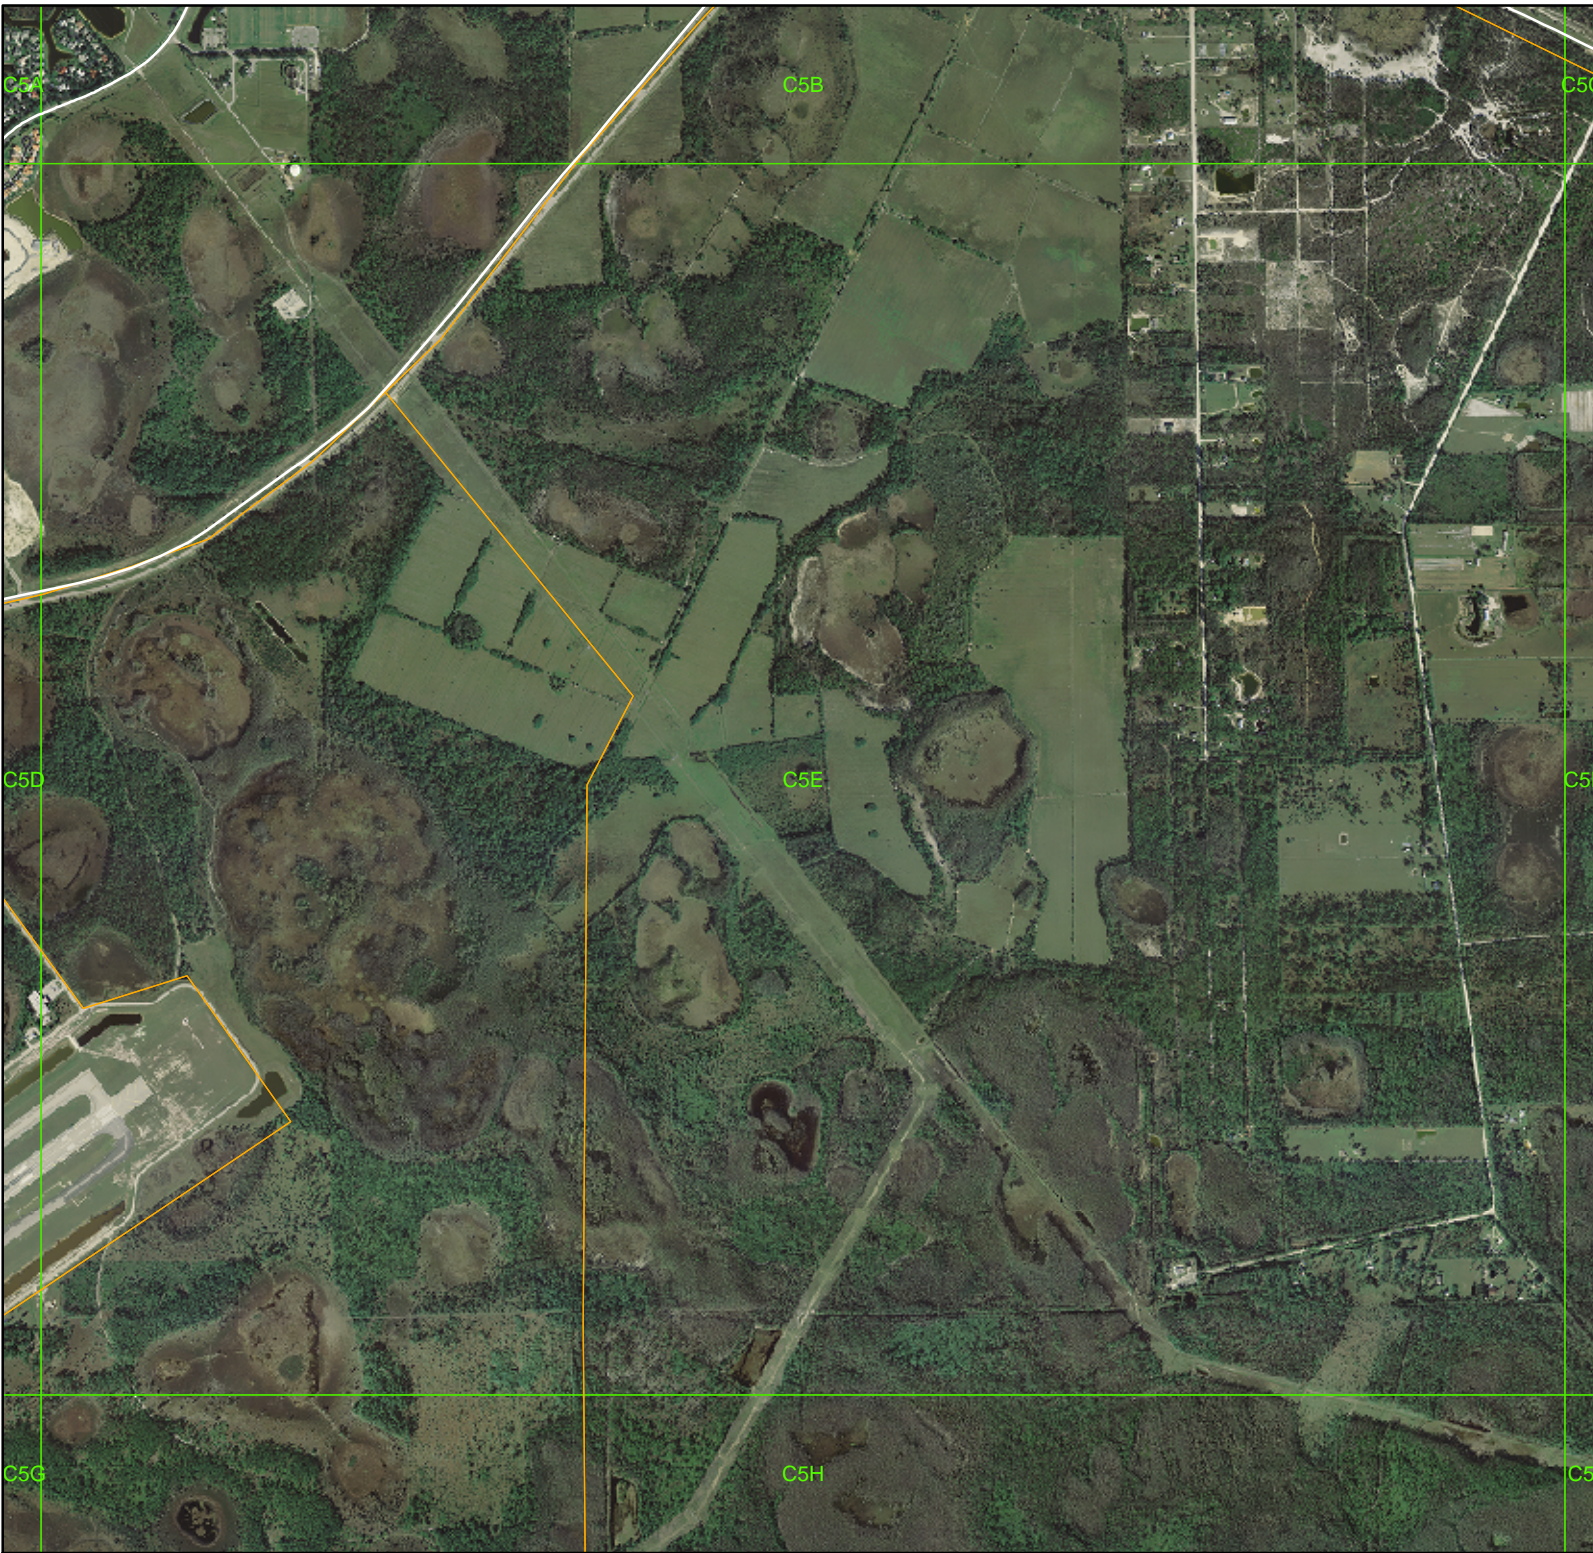

# Lee Co. Drainage Atlas

-  Drainage System
-  Watershed Boundaries
-  MapGrid6x5x9
-  Major Roads

0 0.15 0.3  
Miles

This information is provided "as is" without warranty of any kind and Lee County expressly disclaims all express and implied warranties. Lee County further does not warrant, guarantee or make any representations regarding the use, or the results of the use, of the information provided to you in terms of correctness, accuracy, reliability, timeliness, or otherwise. The entire risk as to the results and performance of any information provided by Lee County is entirely assumed by the user of the information.