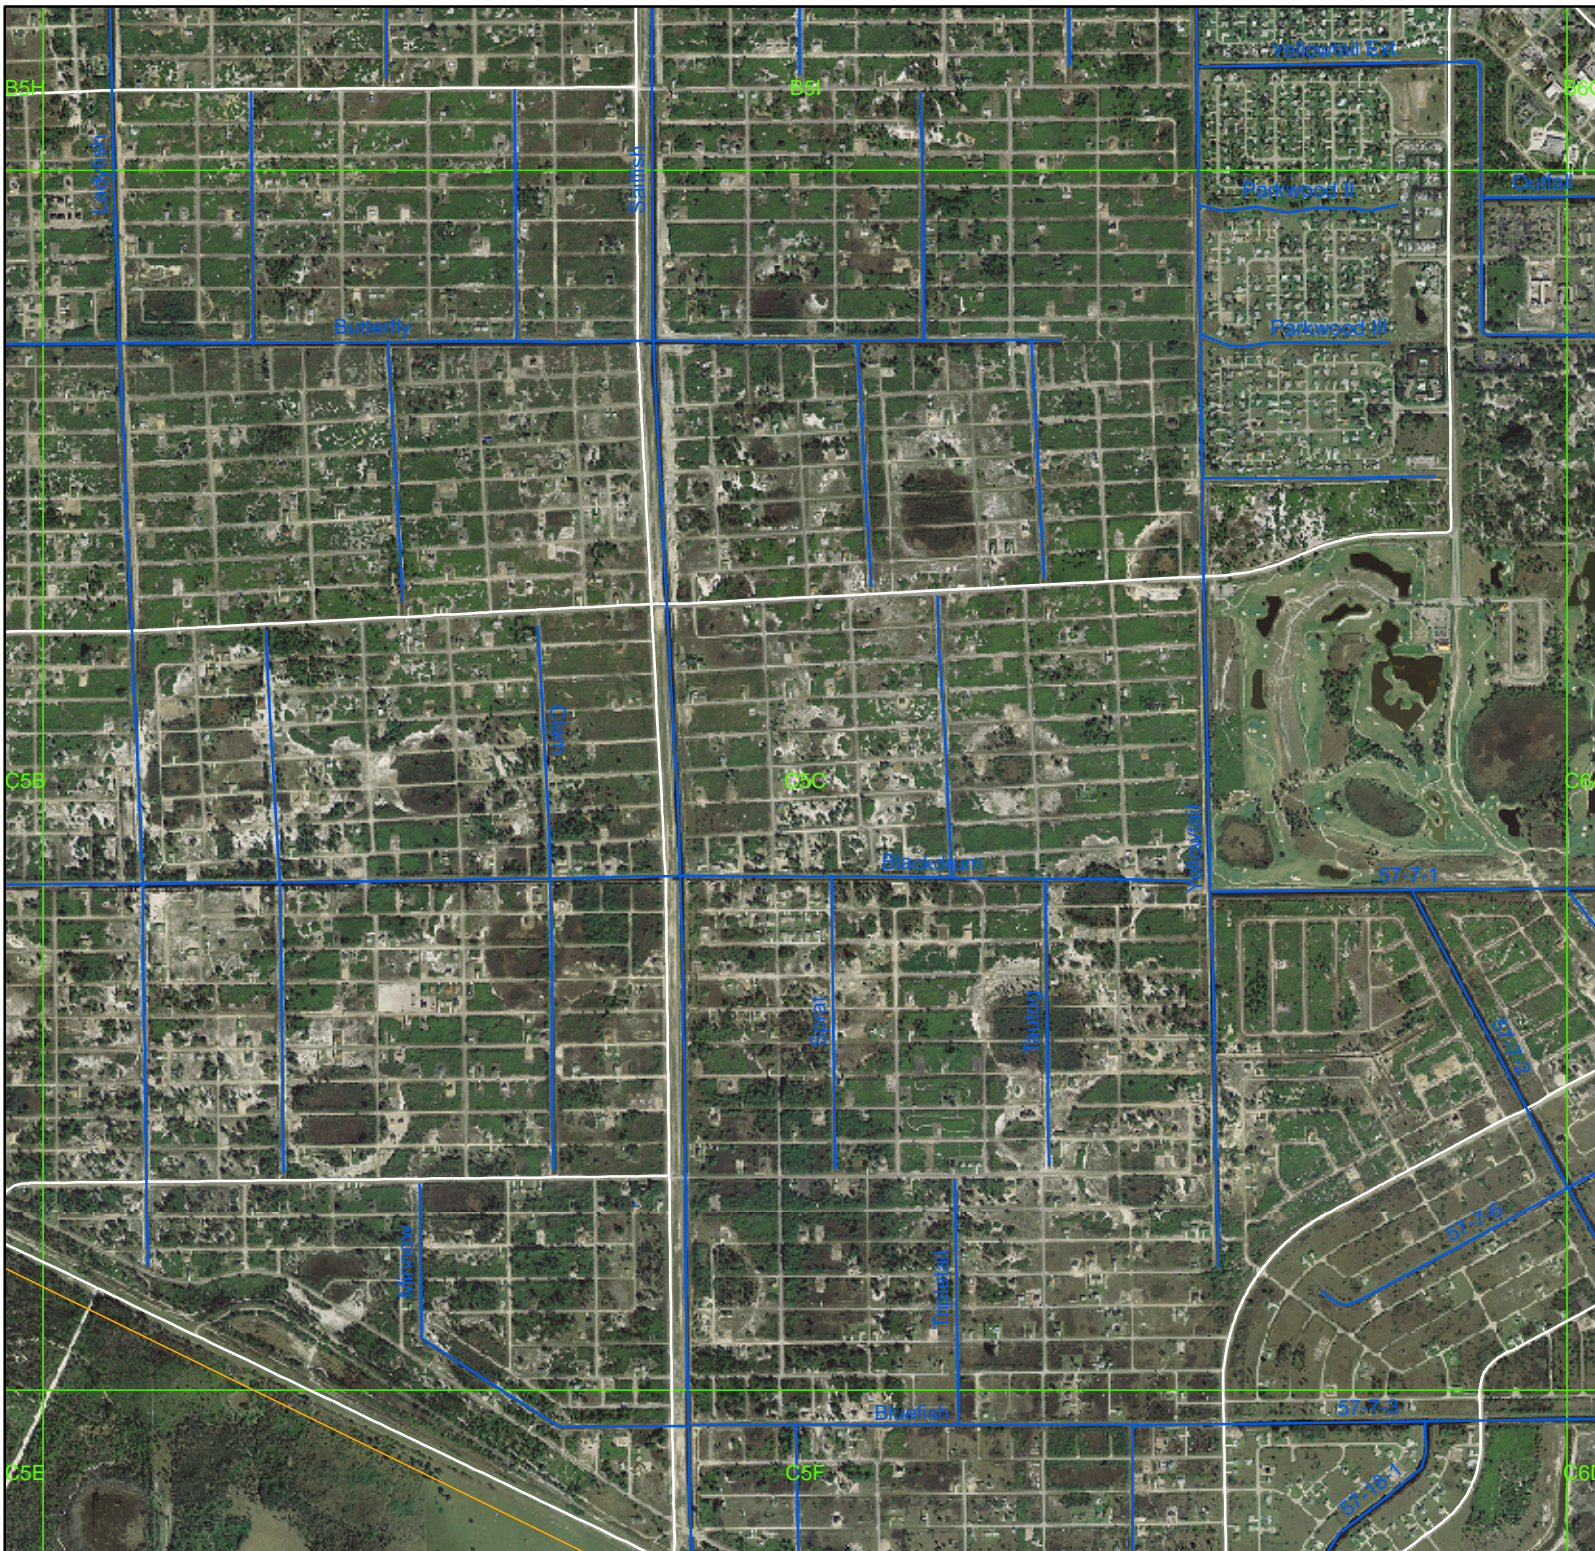

Lee Co. Drainage Atlas

-  Drainage System
-  Watershed Boundaries
-  MapGrid6x5x9
-  Major Roads

0 0.15 0.3
 Miles

This information is provided "as is" without warranty of any kind and Lee County expressly disclaims all express and implied warranties. Lee County further does not warrant, guarantee or make any representations regarding the use, or the results of the use, of the information provided to you in terms of correctness, accuracy, reliability, timeliness, or otherwise. The entire risk as to the results and performance of any information provided by Lee County is entirely assumed by the user of the information.