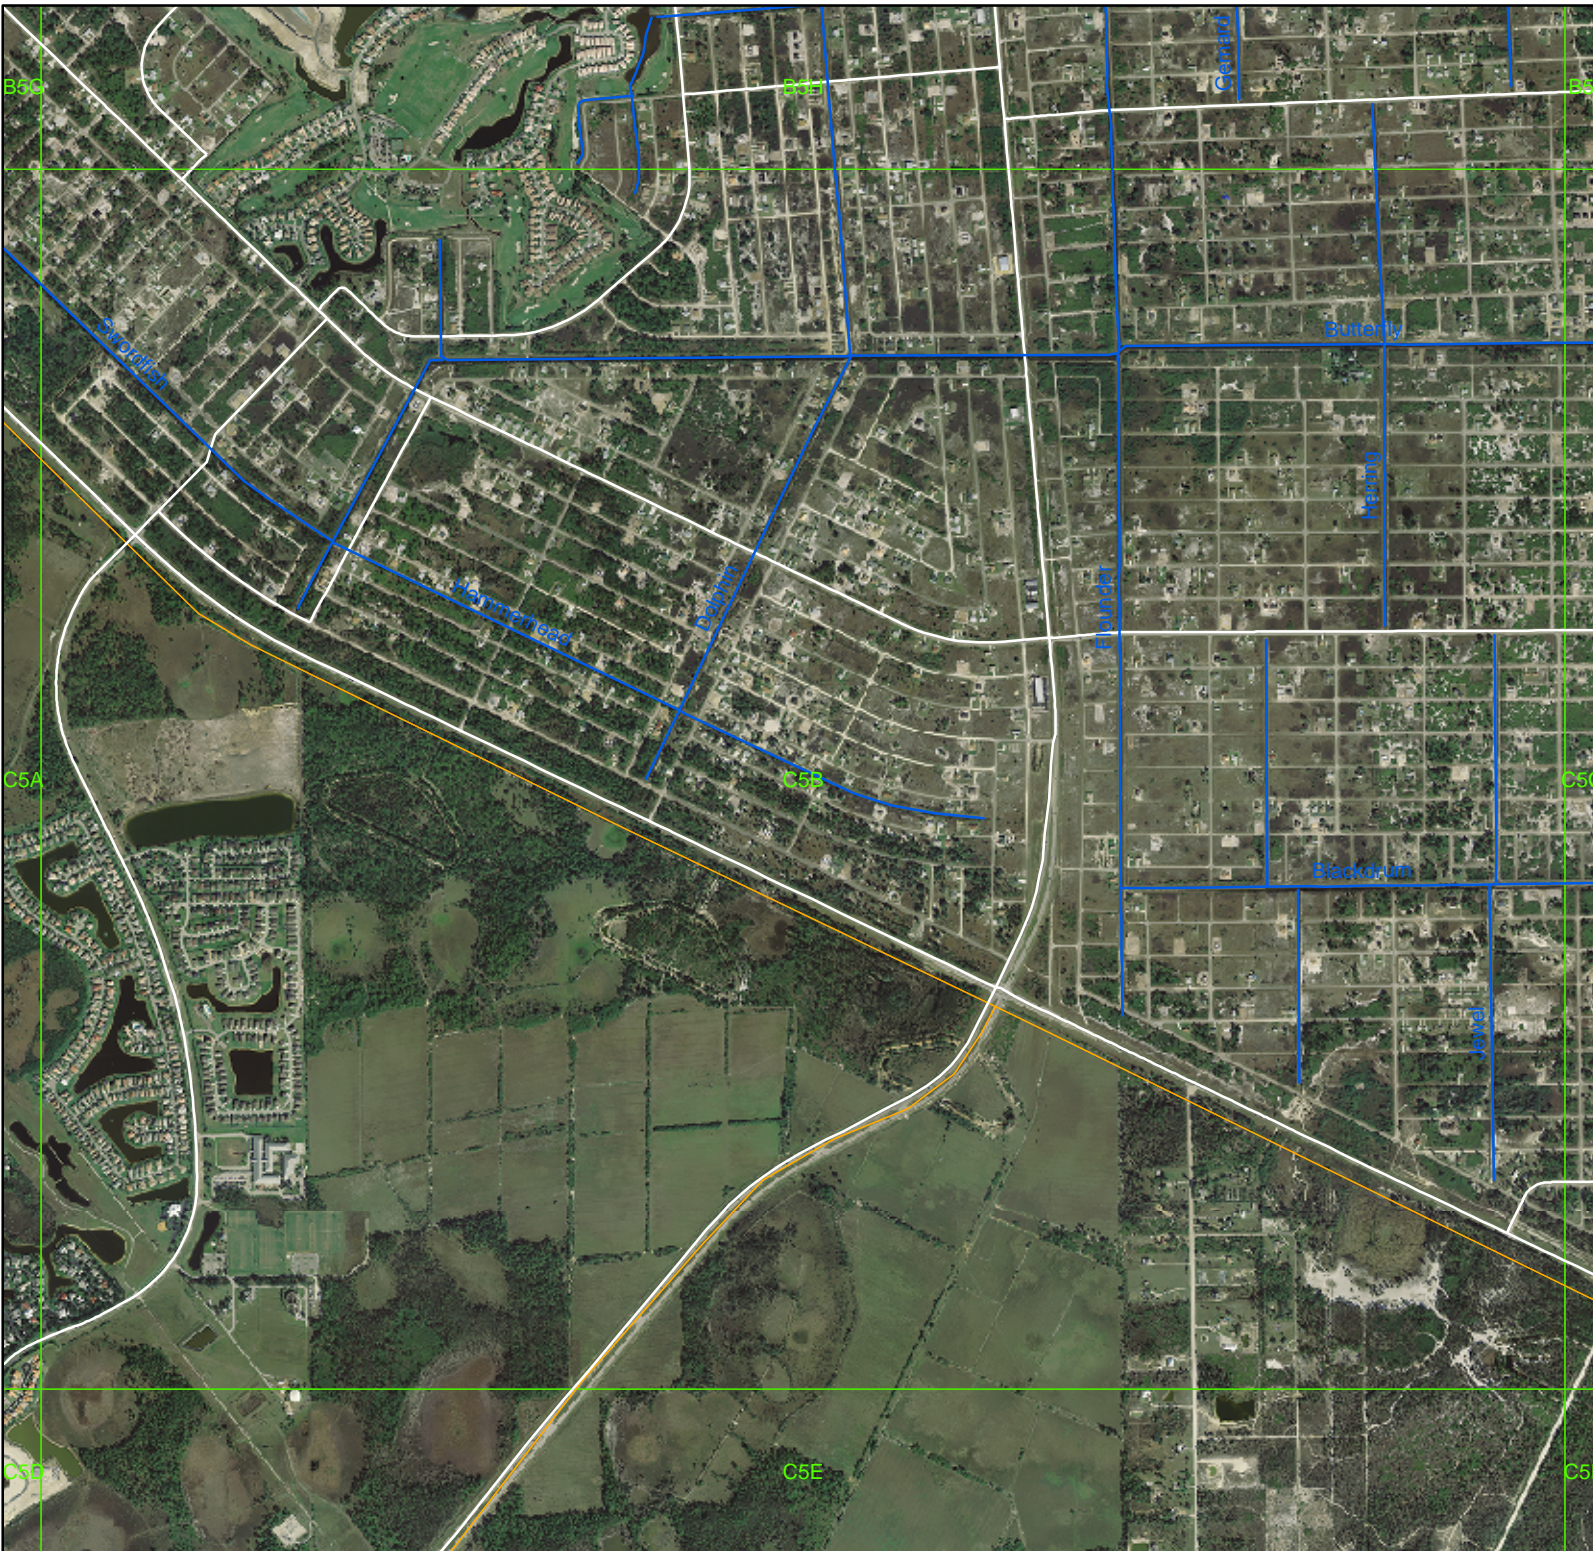

Lee Co. Drainage Atlas

-  Drainage System
-  Watershed Boundaries
-  MapGrid6x5x9
-  Major Roads

0 0.15 0.3
Miles

This information is provided "as is" without warranty of any kind and Lee County expressly disclaims all express and implied warranties. Lee County further does not warrant, guarantee or make any representations regarding the use, or the results of the use, of the information provided to you in terms of correctness, accuracy, reliability, timeliness, or otherwise. The entire risk as to the results and performance of any information provided by Lee County is entirely assumed by the user of the information.