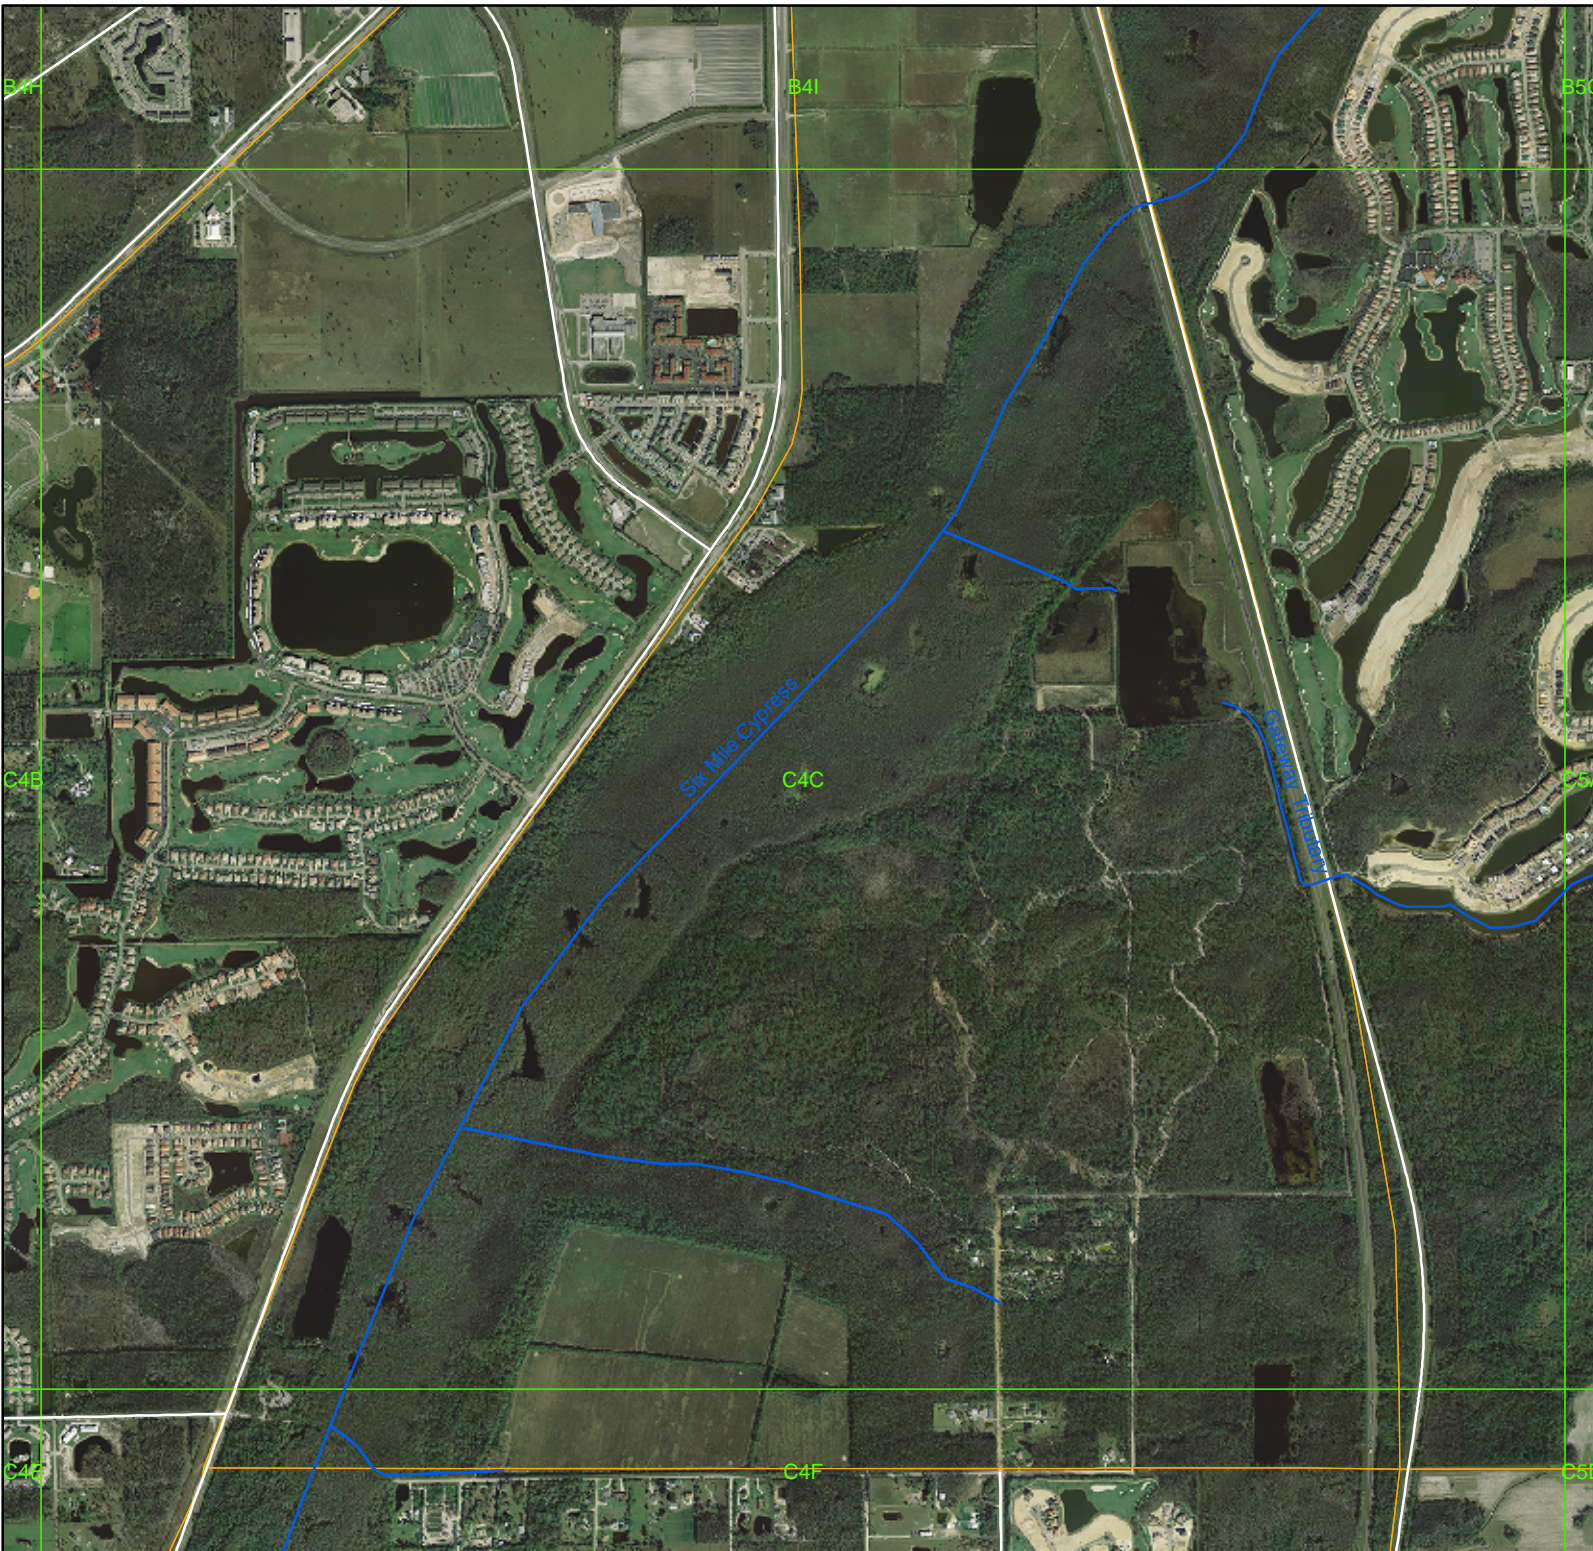

Lee Co. Drainage Atlas

-  Drainage System
-  Watershed Boundaries
-  MapGrid6x5x9
-  Major Roads

0 0.15 0.3
Miles

This information is provided "as is" without warranty of any kind and Lee County expressly disclaims all express and implied warranties. Lee County further does not warrant, guarantee or make any representations regarding the use, or the results of the use, of the information provided to you in terms of correctness, accuracy, reliability, timeliness, or otherwise. The entire risk as to the results and performance of any information provided by Lee County is entirely assumed by the user of the information.