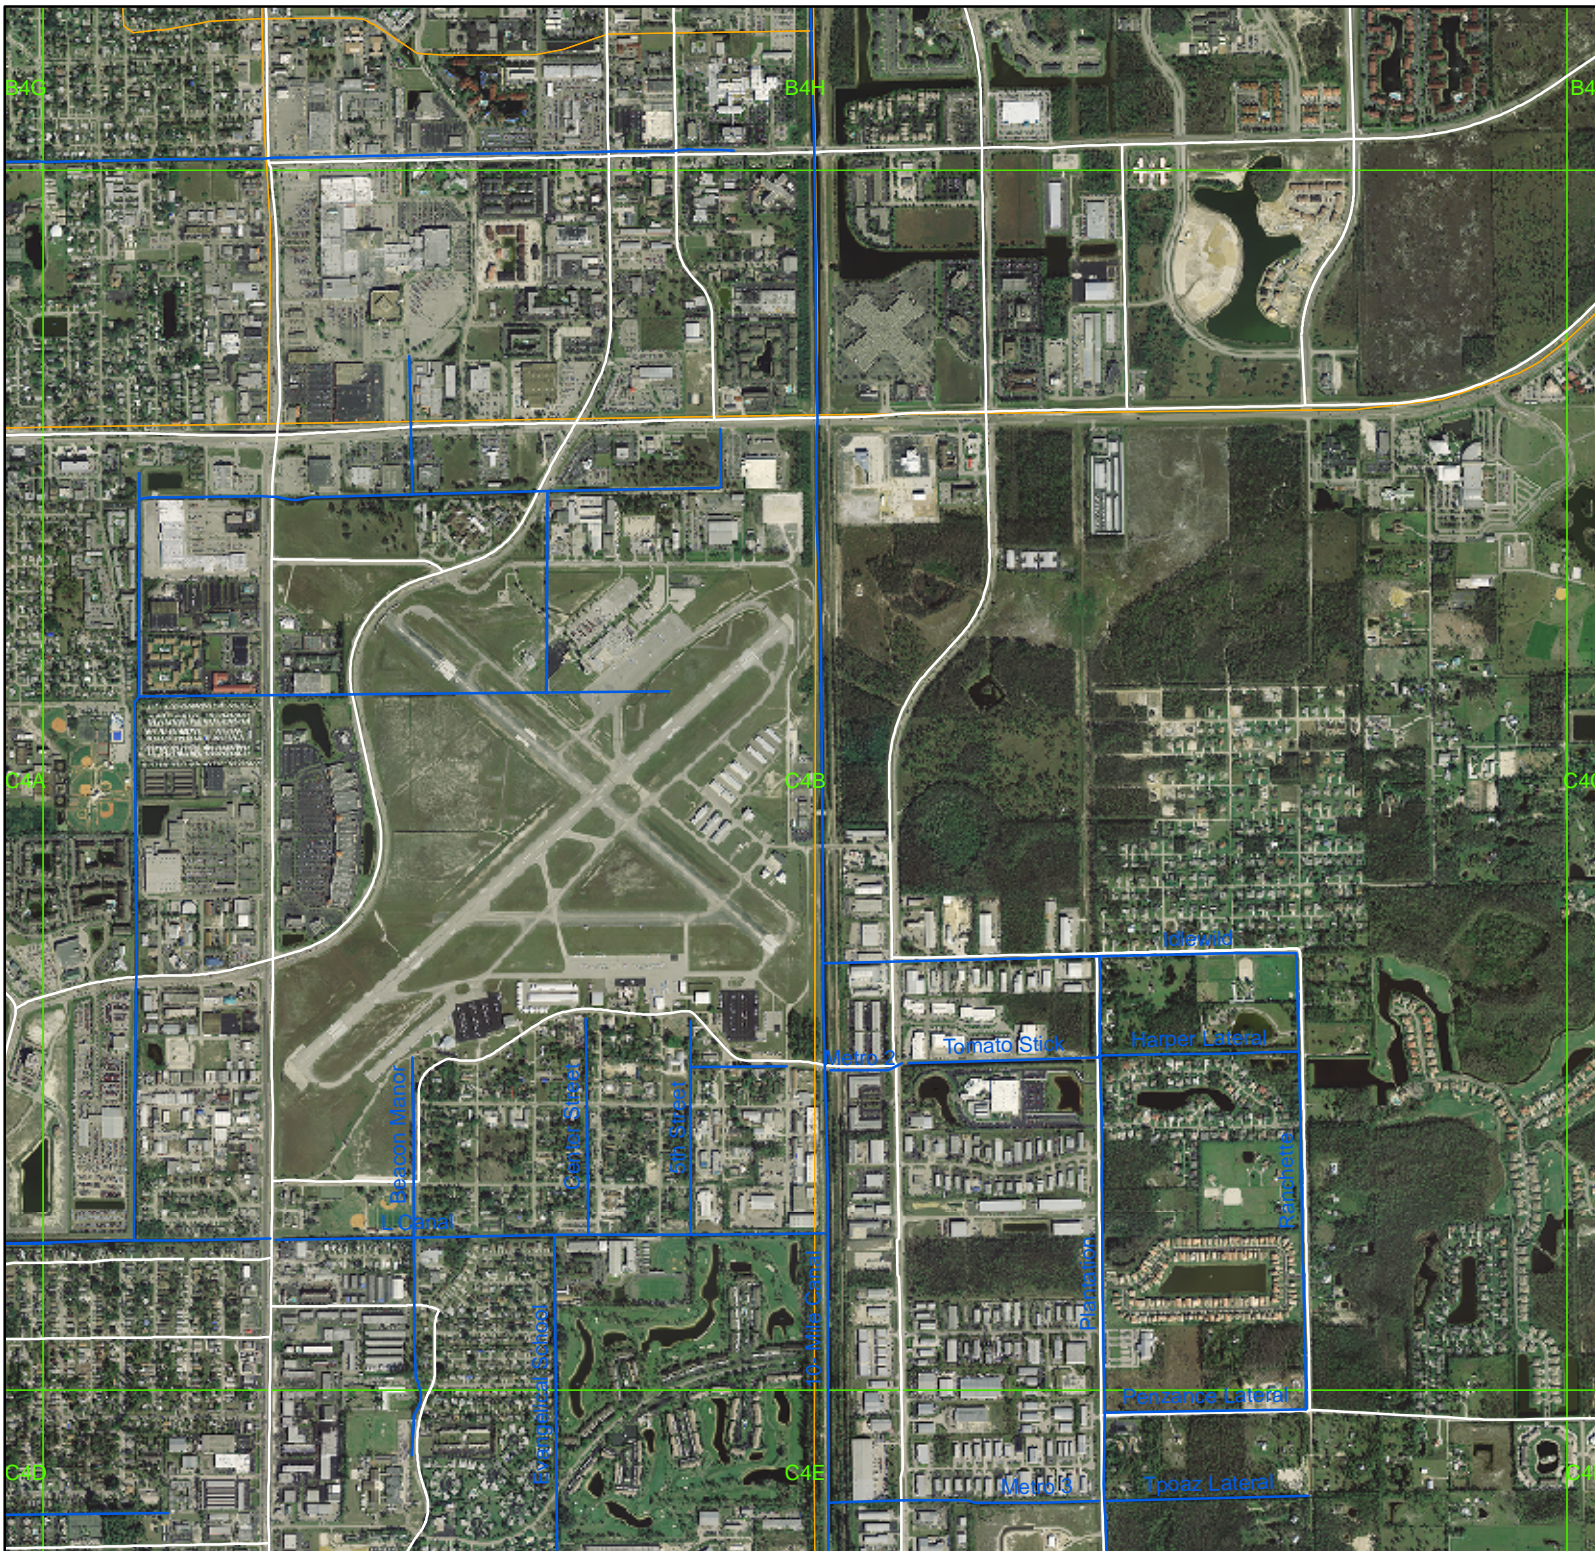

Lee Co. Drainage Atlas

-  Drainage System
-  Watershed Boundaries
-  MapGrid6x5x9
-  Major Roads

0 0.15 0.3
Miles

This information is provided "as is" without warranty of any kind and Lee County expressly disclaims all express and implied warranties. Lee County further does not warrant, guarantee or make any representations regarding the use, or the results of the use, of the information provided to you in terms of correctness, accuracy, reliability, timeliness, or otherwise. The entire risk as to the results and performance of any information provided by Lee County is entirely assumed by the user of the information.