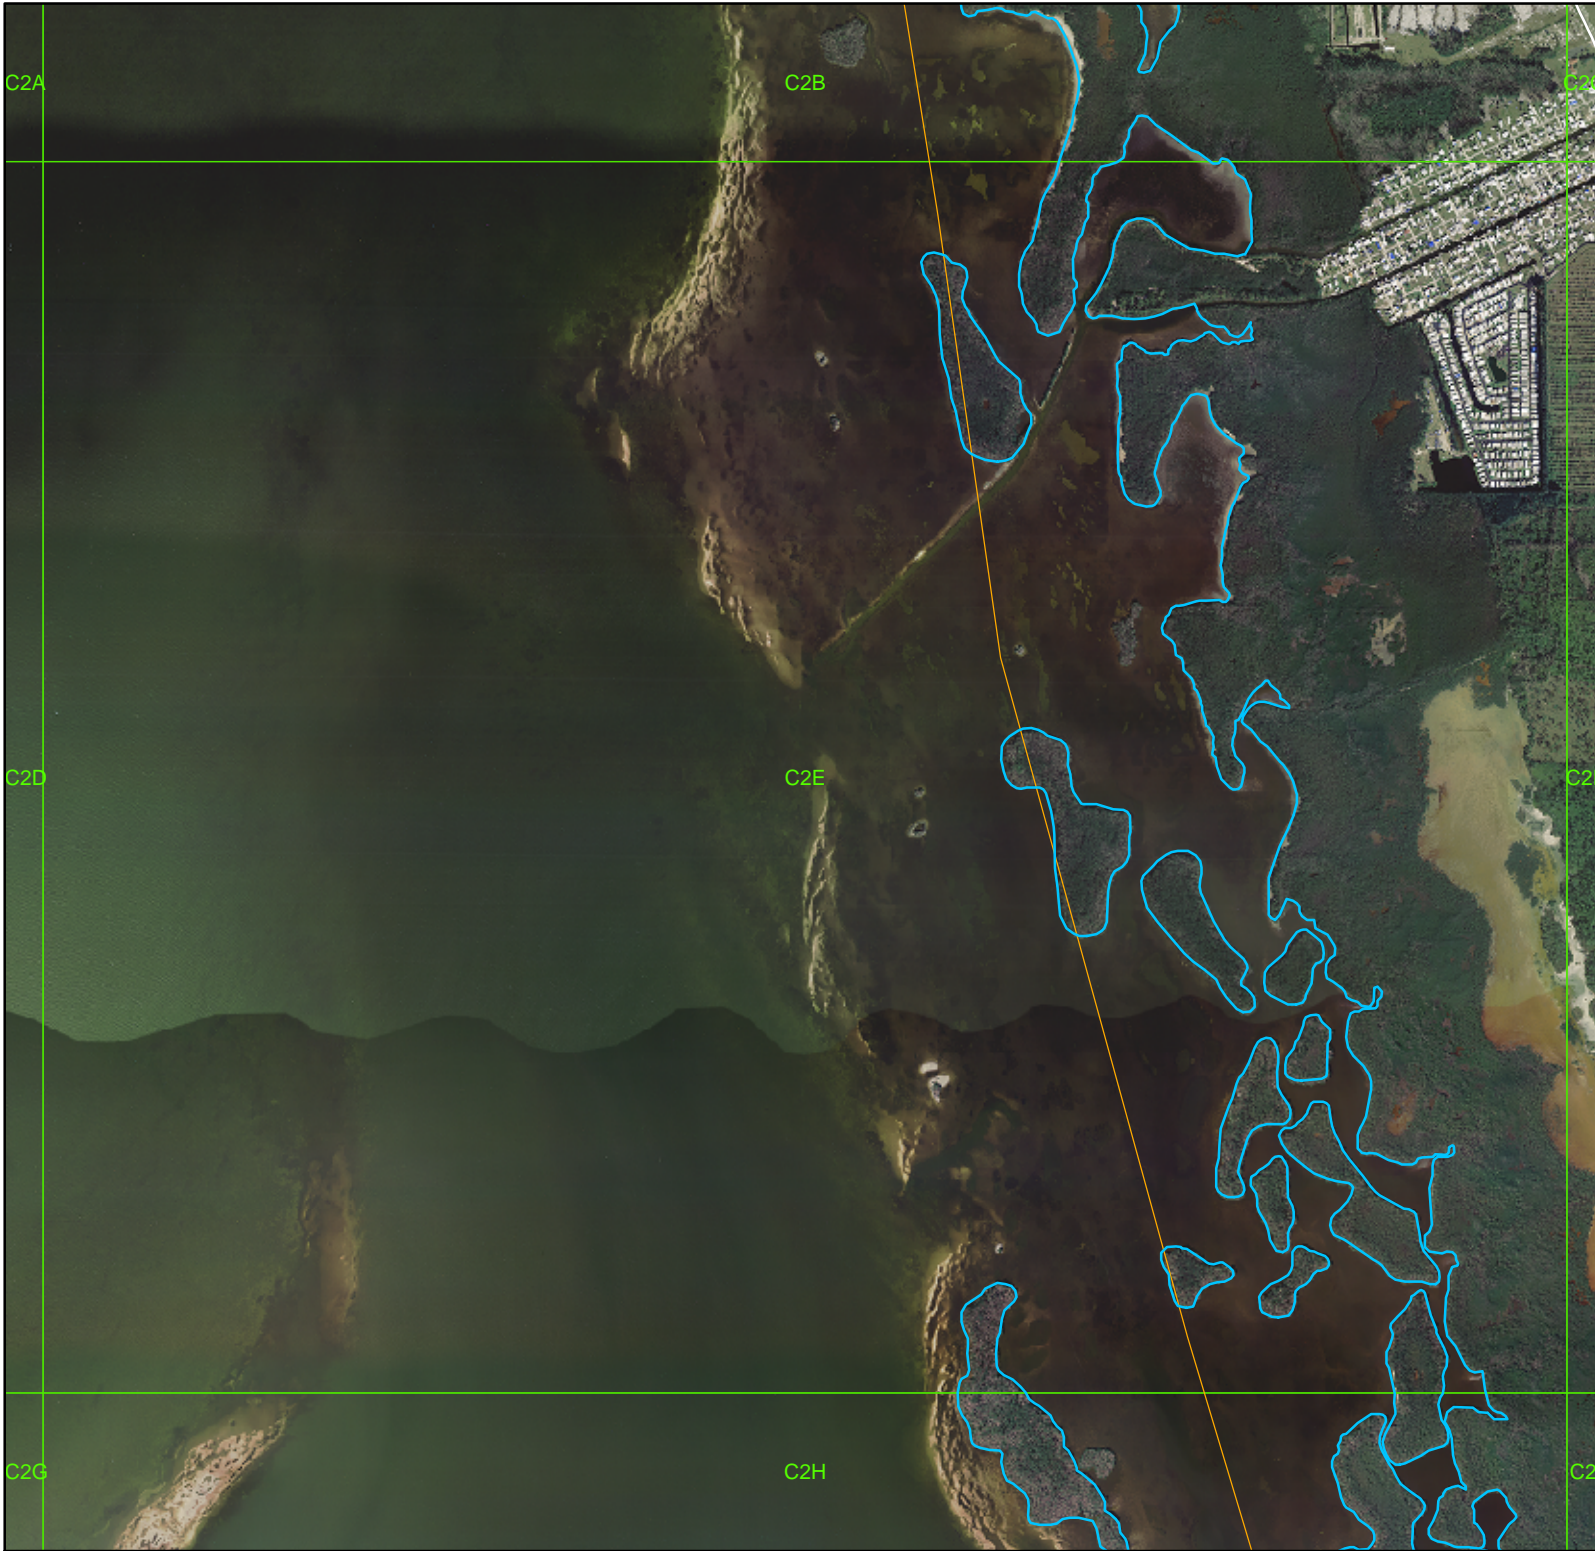

Lee Co. Drainage Atlas

-  Drainage System
-  Watershed Boundaries
-  MapGrid6x5x9
-  Major Roads

0 0.15 0.3
Miles

This information is provided "as is" without warranty of any kind and Lee County expressly disclaims all express and implied warranties. Lee County further does not warrant, guarantee or make any representations regarding the use, or the results of the use, of the information provided to you in terms of correctness, accuracy, reliability, timeliness, or otherwise. The entire risk as to the results and performance of any information provided by Lee County is entirely assumed by the user of the information.