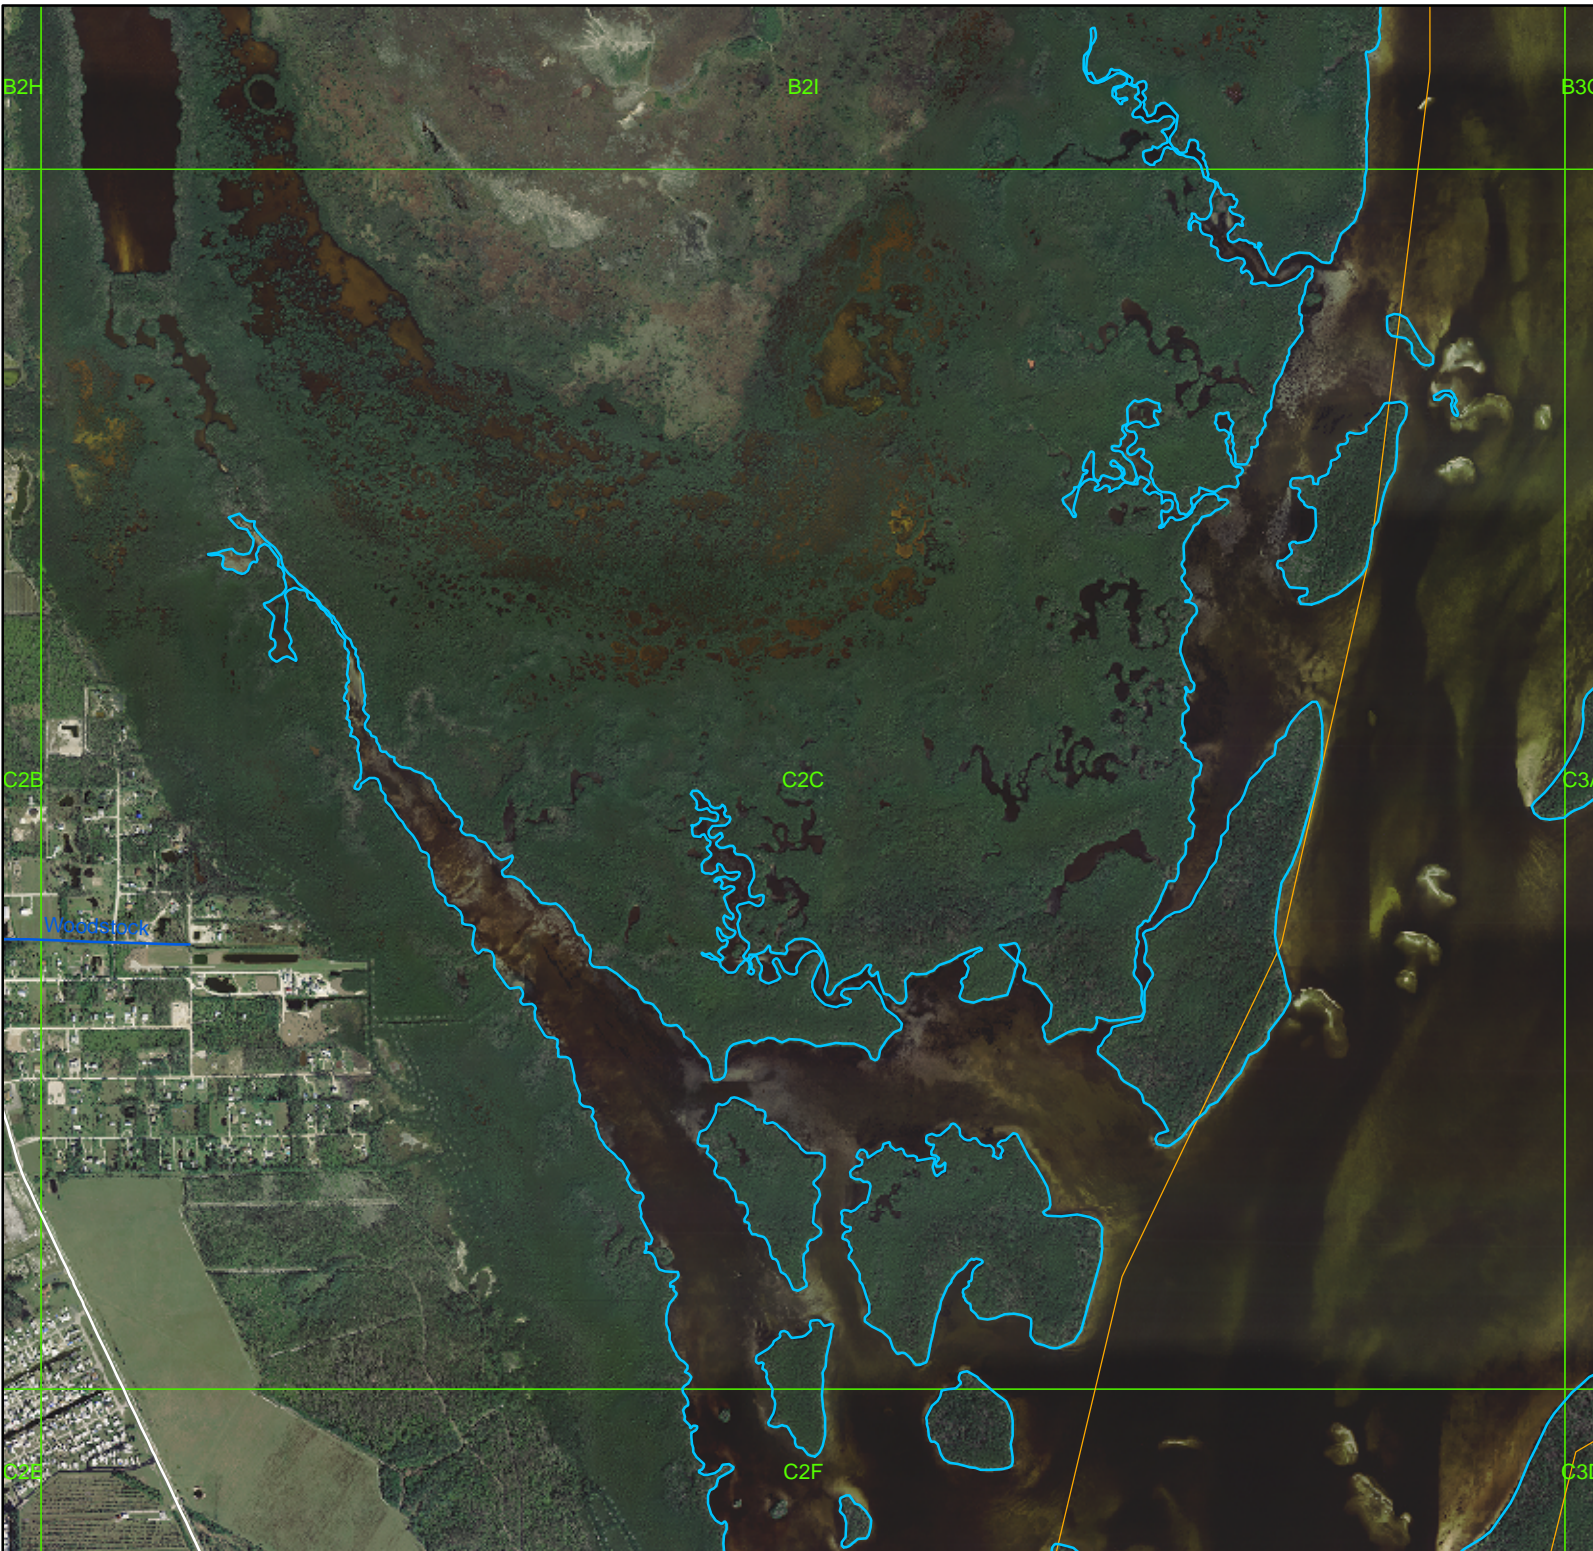

Lee Co. Drainage Atlas

-  Drainage System
-  Watershed Boundaries
-  MapGrid6x5x9
-  Major Roads

0 0.15 0.3
Miles

This information is provided "as is" without warranty of any kind and Lee County expressly disclaims all express and implied warranties. Lee County further does not warrant, guarantee or make any representations regarding the use, or the results of the use, of the information provided to you in terms of correctness, accuracy, reliability, timeliness, or otherwise. The entire risk as to the results and performance of any information provided by Lee County is entirely assumed by the user of the information.