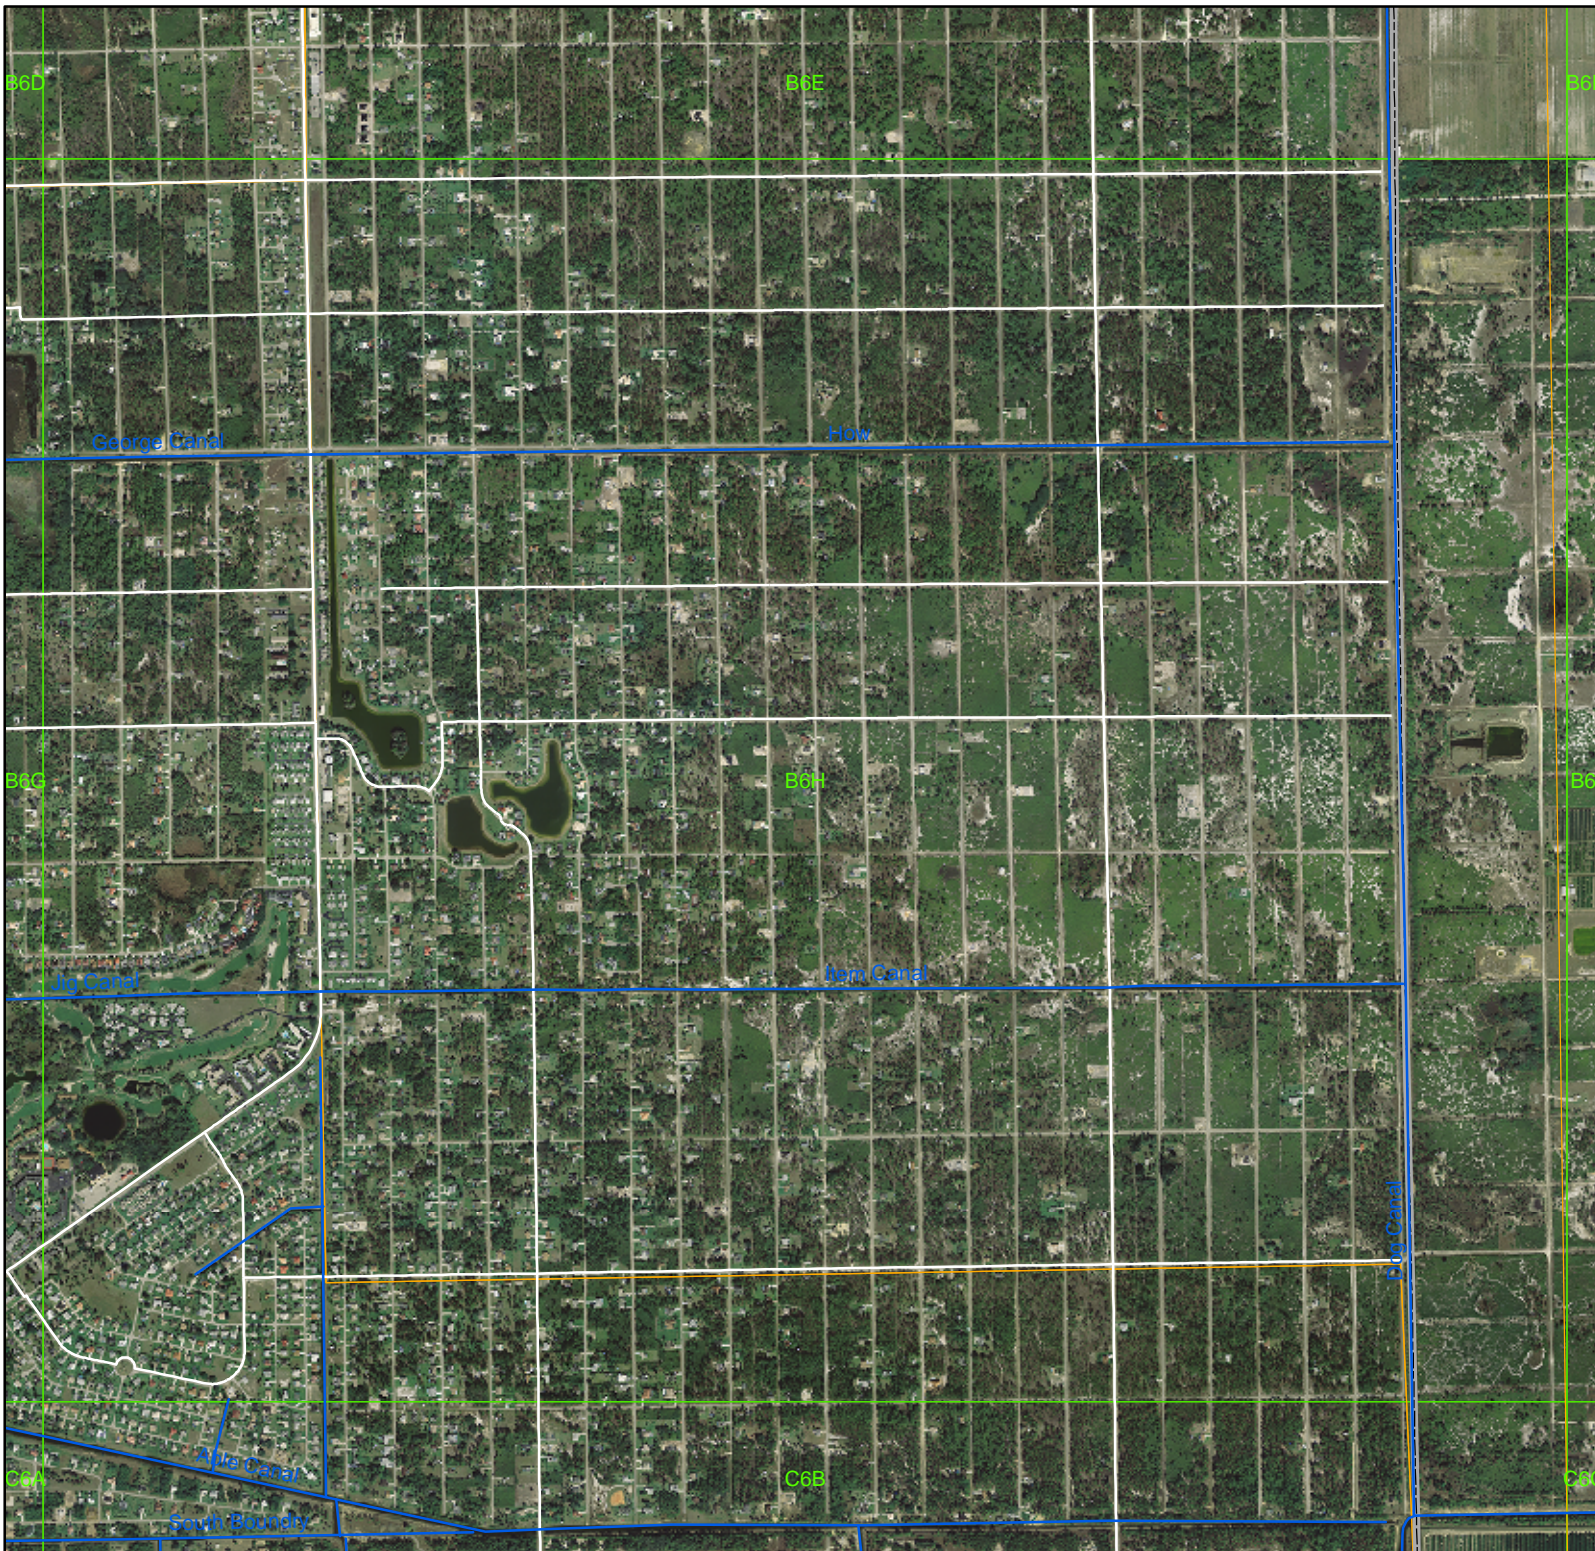

# Lee Co. Drainage Atlas

-  Drainage System
-  Watershed Boundaries
-  MapGrid6x5x9
-  Major Roads

0 0.15 0.3  
Miles

This information is provided "as is" without warranty of any kind and Lee County expressly disclaims all express and implied warranties. Lee County further does not warrant, guarantee or make any representations regarding the use, or the results of the use, of the information provided to you in terms of correctness, accuracy, reliability, timeliness, or otherwise. The entire risk as to the results and performance of any information provided by Lee County is entirely assumed by the user of the information.