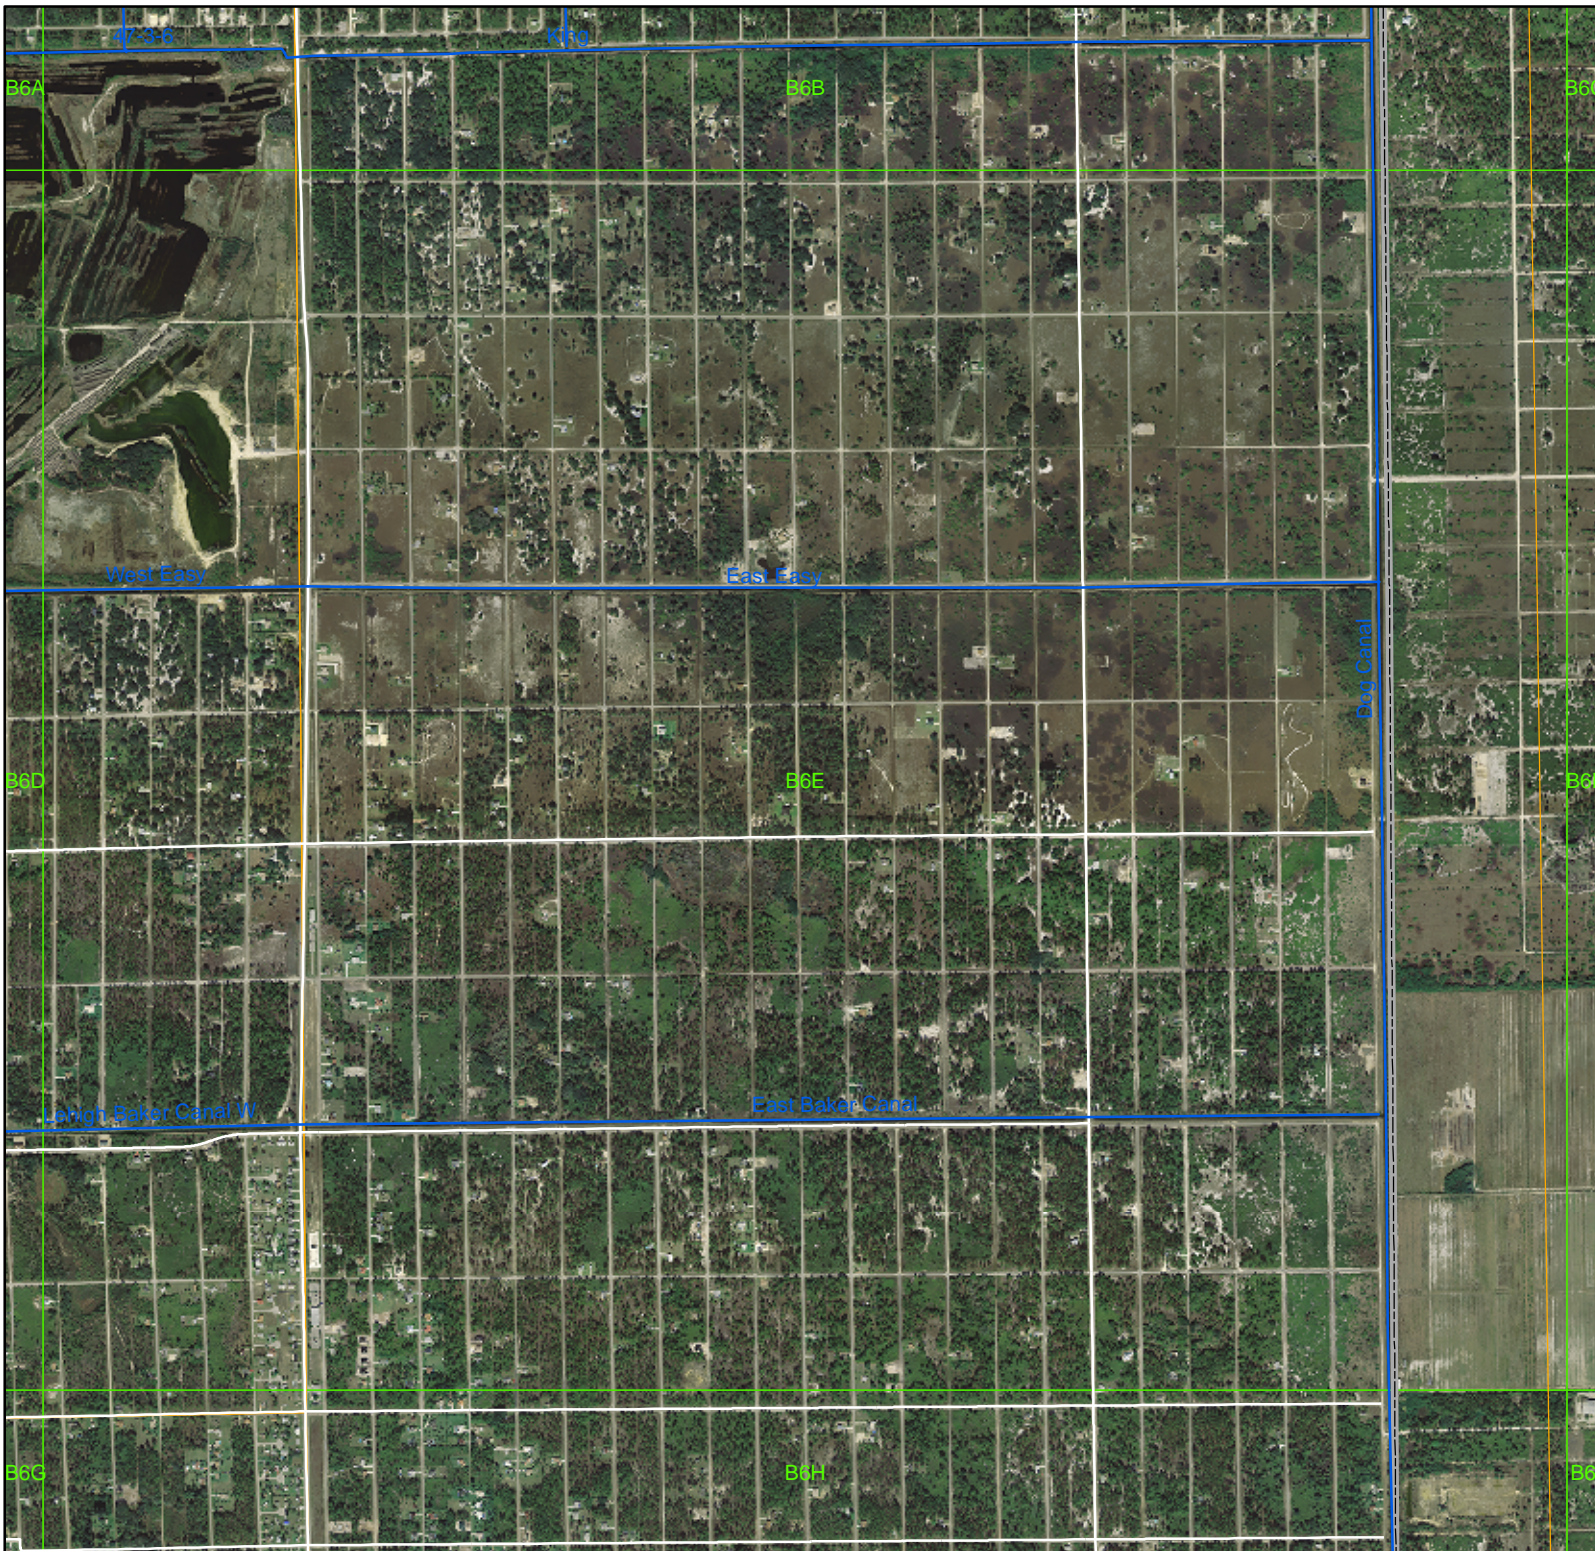

# Lee Co. Drainage Atlas

-  Drainage System
-  Watershed Boundaries
-  MapGrid6x5x9
-  Major Roads

0 0.15 0.3  
Miles

This information is provided "as is" without warranty of any kind and Lee County expressly disclaims all express and implied warranties. Lee County further does not warrant, guarantee or make any representations regarding the use, or the results of the use, of the information provided to you in terms of correctness, accuracy, reliability, timeliness, or otherwise. The entire risk as to the results and performance of any information provided by Lee County is entirely assumed by the user of the information.