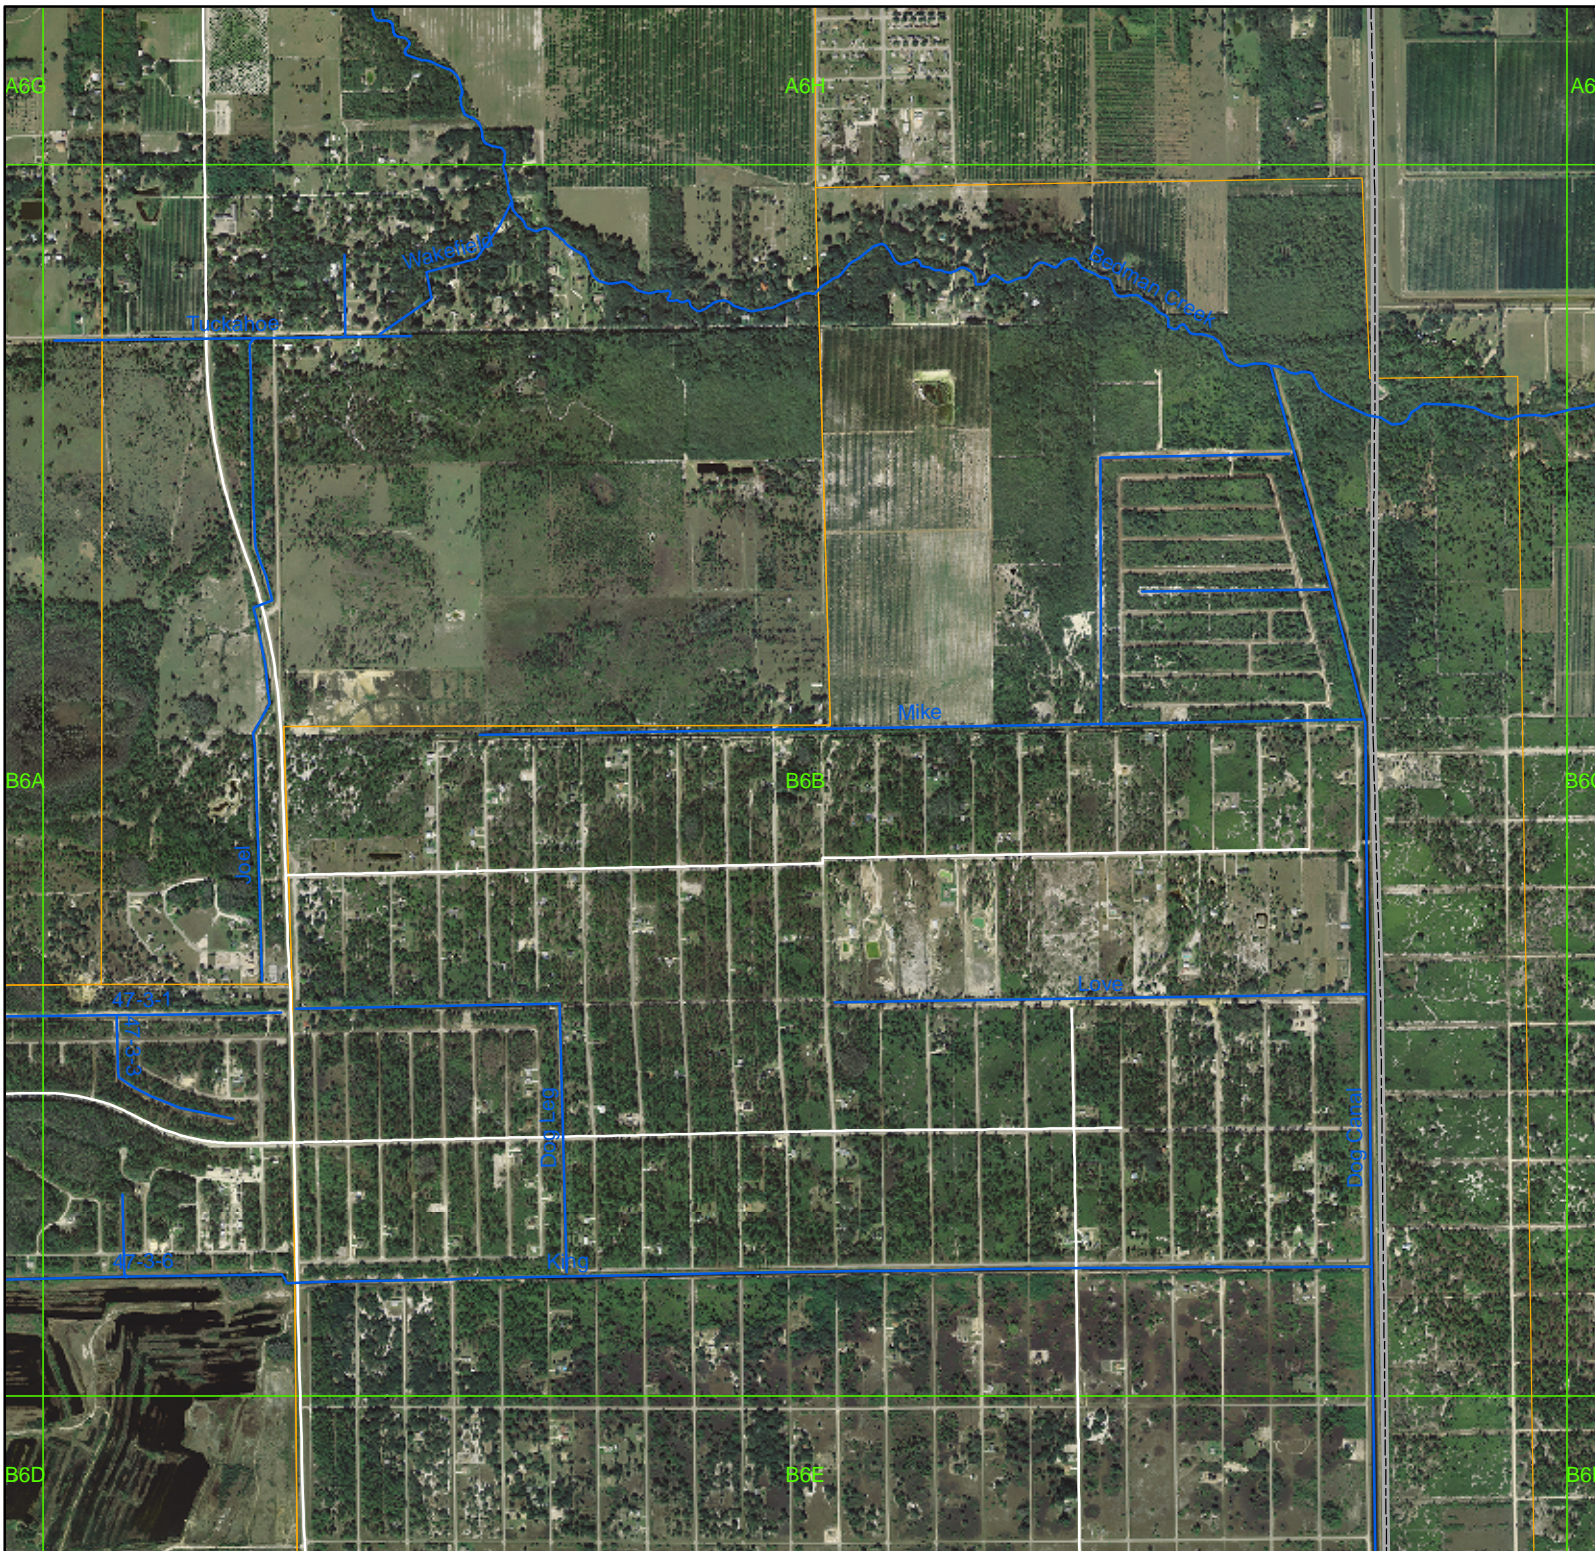

Lee Co. Drainage Atlas

-  Drainage System
-  Watershed Boundaries
-  MapGrid6x5x9
-  Major Roads

0 0.15 0.3
Miles

This information is provided "as is" without warranty of any kind and Lee County expressly disclaims all express and implied warranties. Lee County further does not warrant, guarantee or make any representations regarding the use, or the results of the use, of the information provided to you in terms of correctness, accuracy, reliability, timeliness, or otherwise. The entire risk as to the results and performance of any information provided by Lee County is entirely assumed by the user of the information.