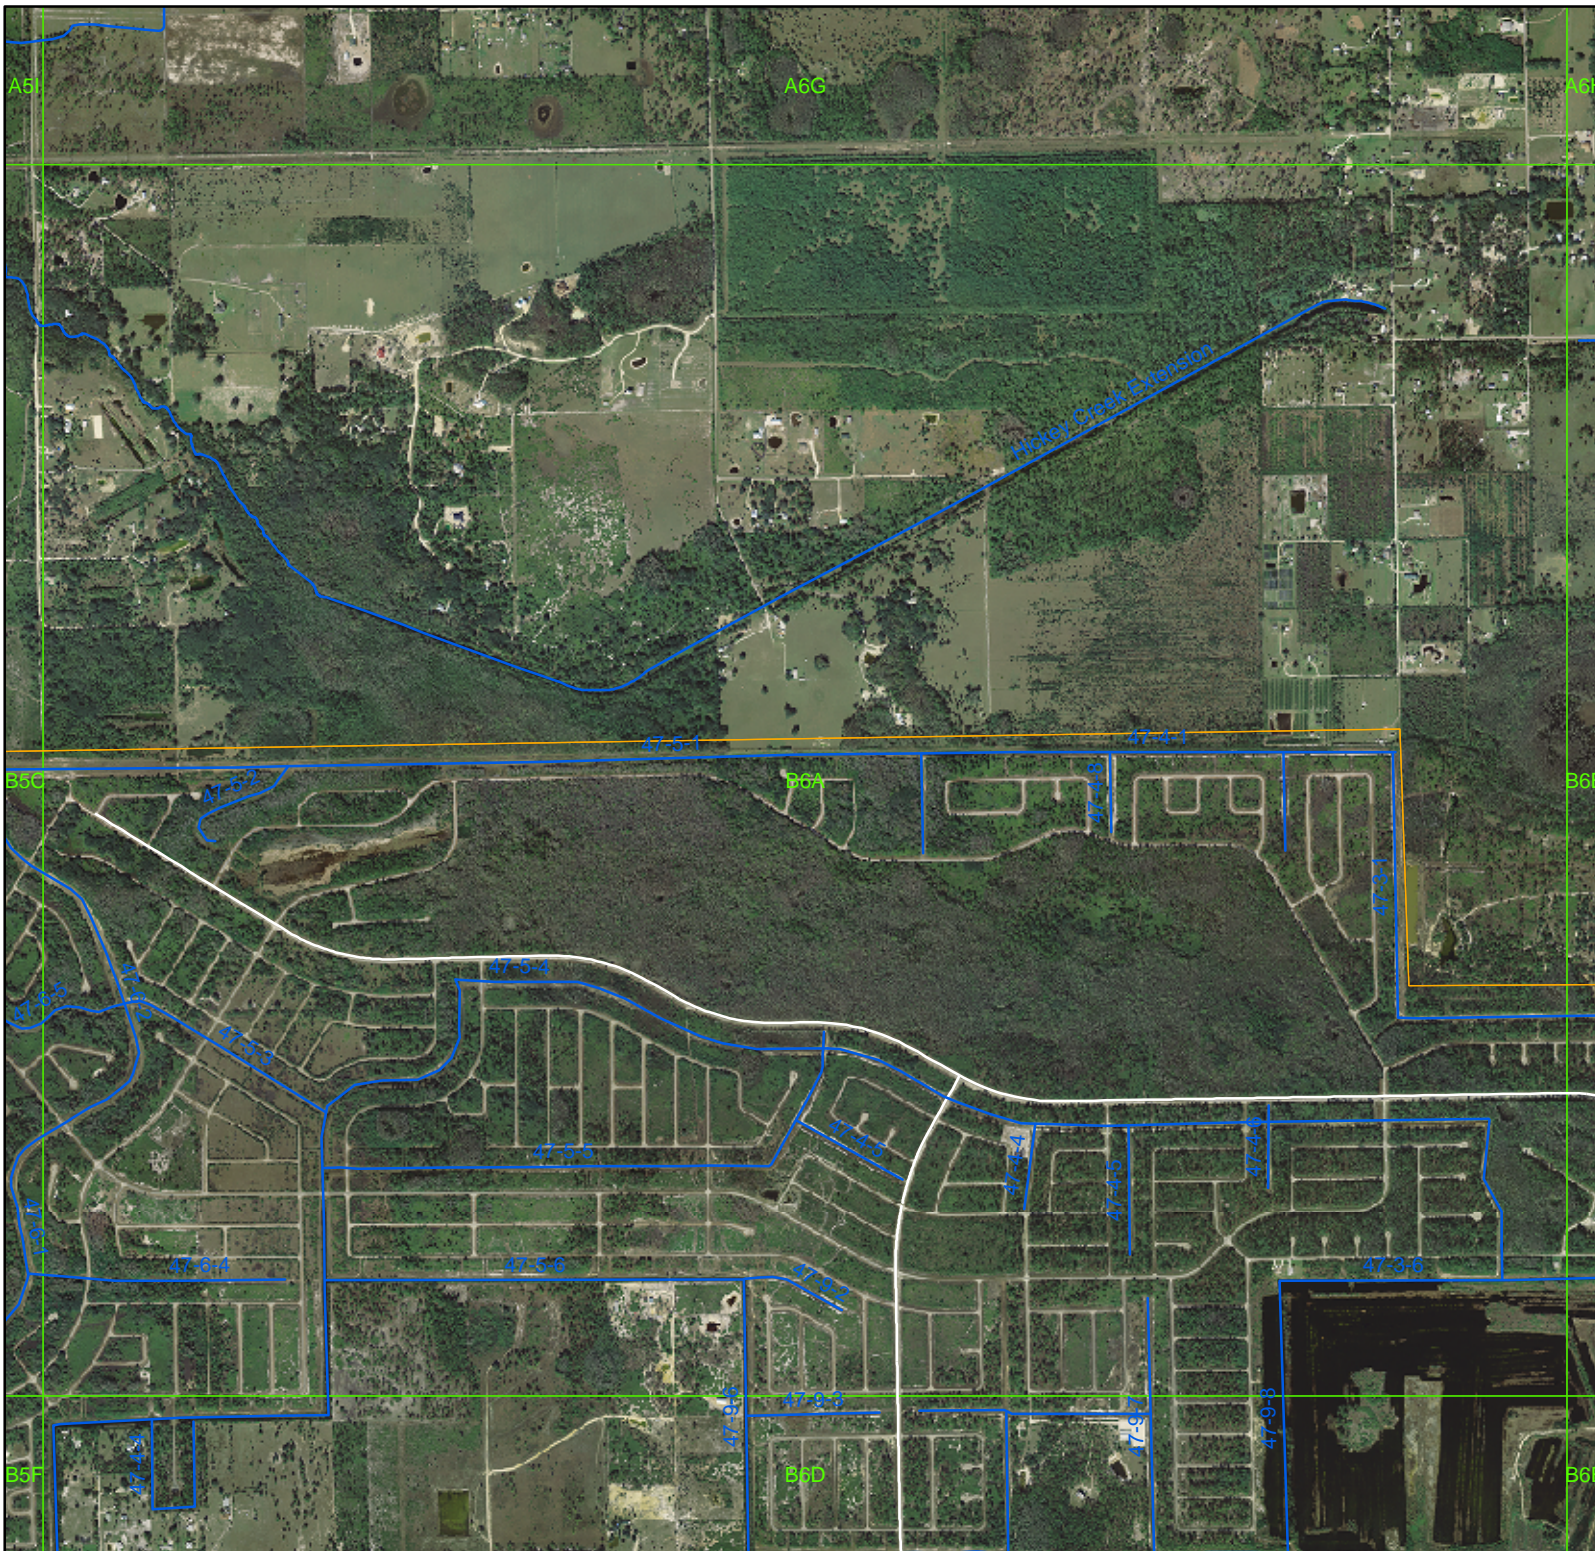

Lee Co. Drainage Atlas

-  Drainage System
-  Watershed Boundaries
-  MapGrid6x5x9
-  Major Roads

0 0.15 0.3
Miles

This information is provided "as is" without warranty of any kind and Lee County expressly disclaims all express and implied warranties. Lee County further does not warrant, guarantee or make any representations regarding the use, or the results of the use, of the information provided to you in terms of correctness, accuracy, reliability, timeliness, or otherwise. The entire risk as to the results and performance of any information provided by Lee County is entirely assumed by the user of the information.