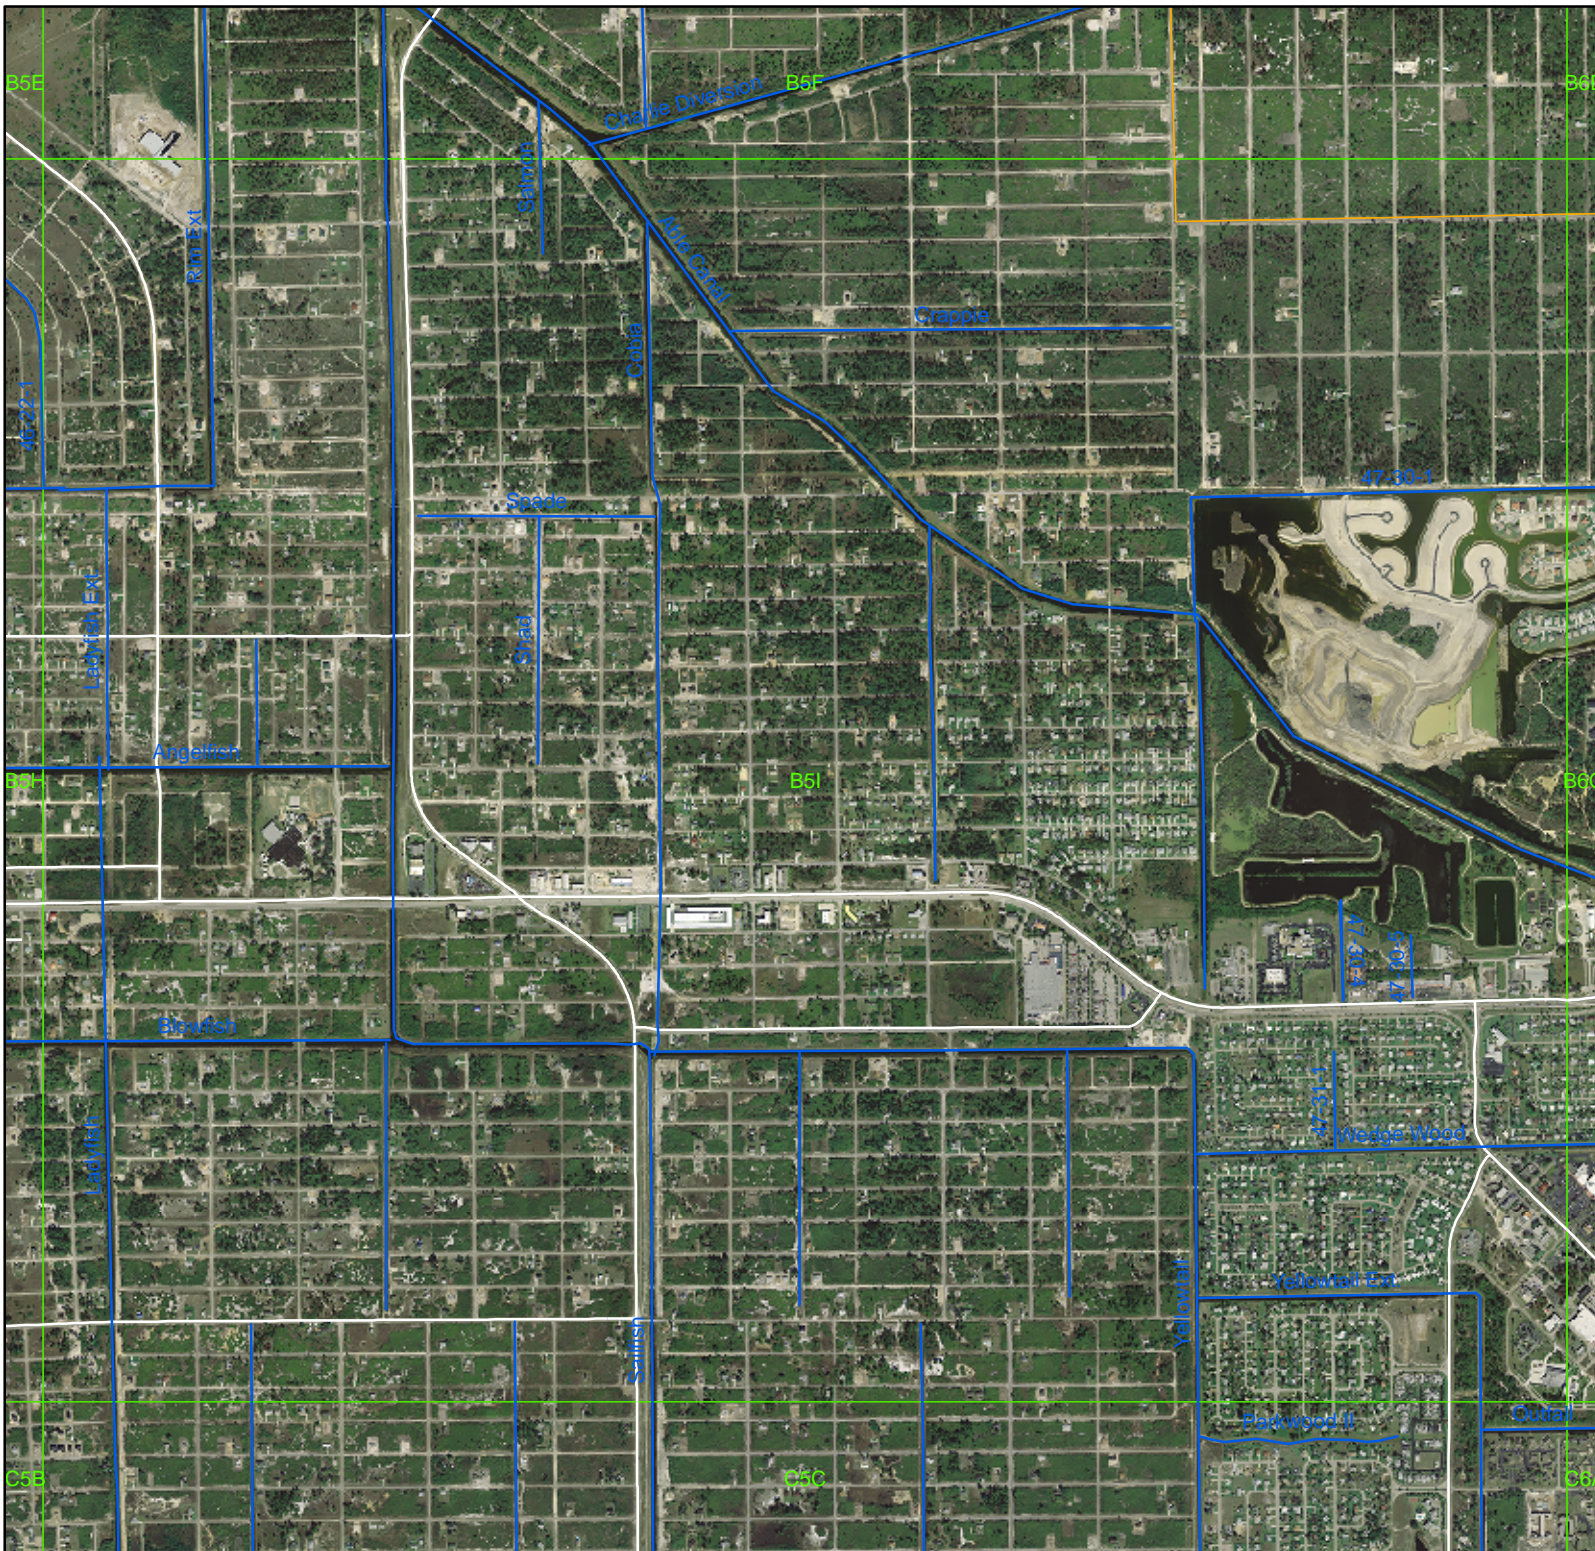

# Lee Co. Drainage Atlas

-  Drainage System
-  Watershed Boundaries
-  MapGrid6x5x9
-  Major Roads

0 0.15 0.3  
Miles

This information is provided "as is" without warranty of any kind and Lee County expressly disclaims all express and implied warranties. Lee County further does not warrant, guarantee or make any representations regarding the use, or the results of the use, of the information provided to you in terms of correctness, accuracy, reliability, timeliness, or otherwise. The entire risk as to the results and performance of any information provided by Lee County is entirely assumed by the user of the information.