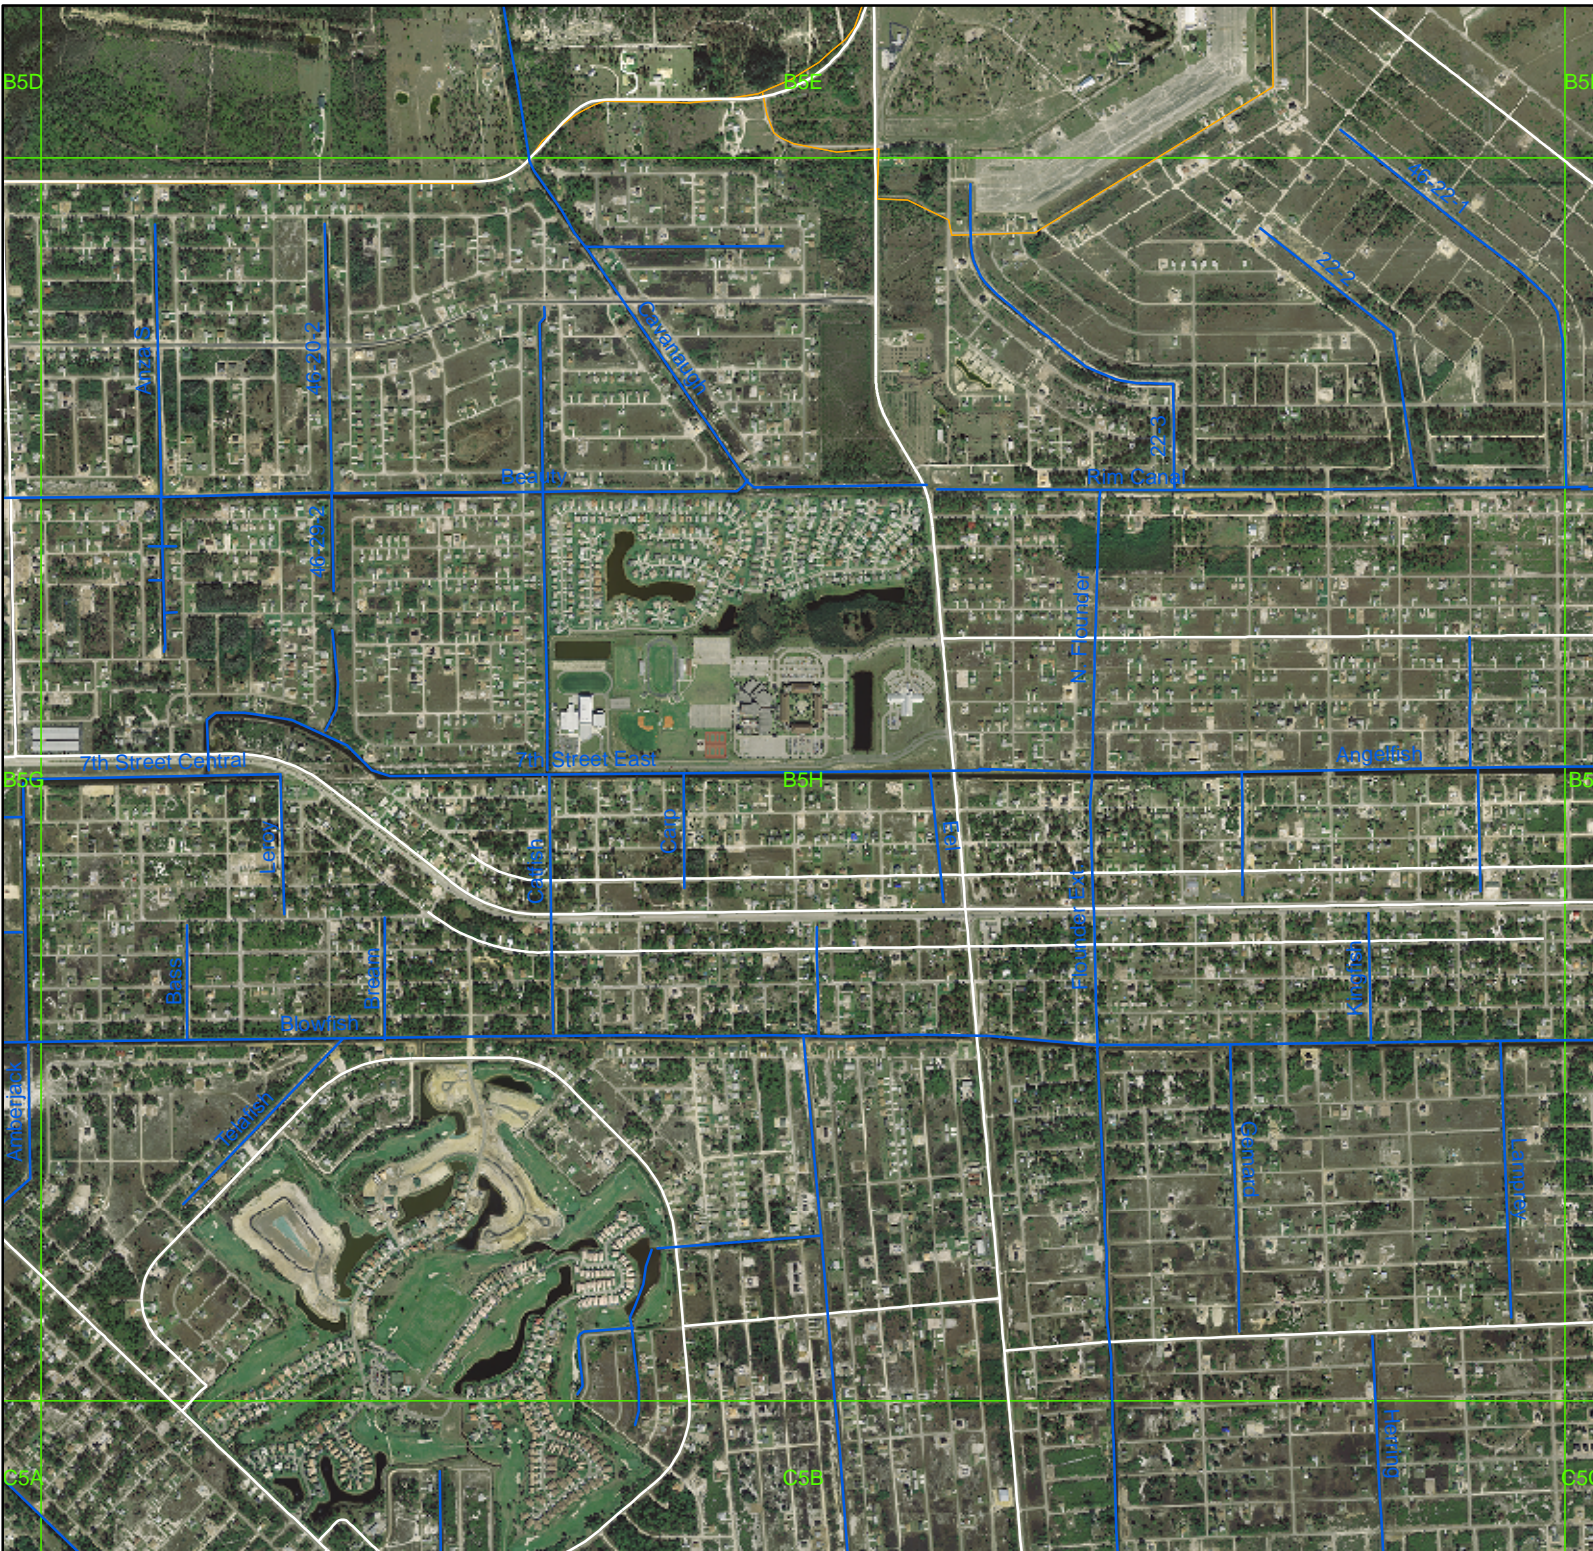

Lee Co. Drainage Atlas

-  Drainage System
-  Watershed Boundaries
-  MapGrid6x5x9
-  Major Roads

0 0.15 0.3
 Miles

This information is provided "as is" without warranty of any kind and Lee County expressly disclaims all express and implied warranties. Lee County further does not warrant, guarantee or make any representations regarding the use, or the results of the use, of the information provided to you in terms of correctness, accuracy, reliability, timeliness, or otherwise. The entire risk as to the results and performance of any information provided by Lee County is entirely assumed by the user of the information.