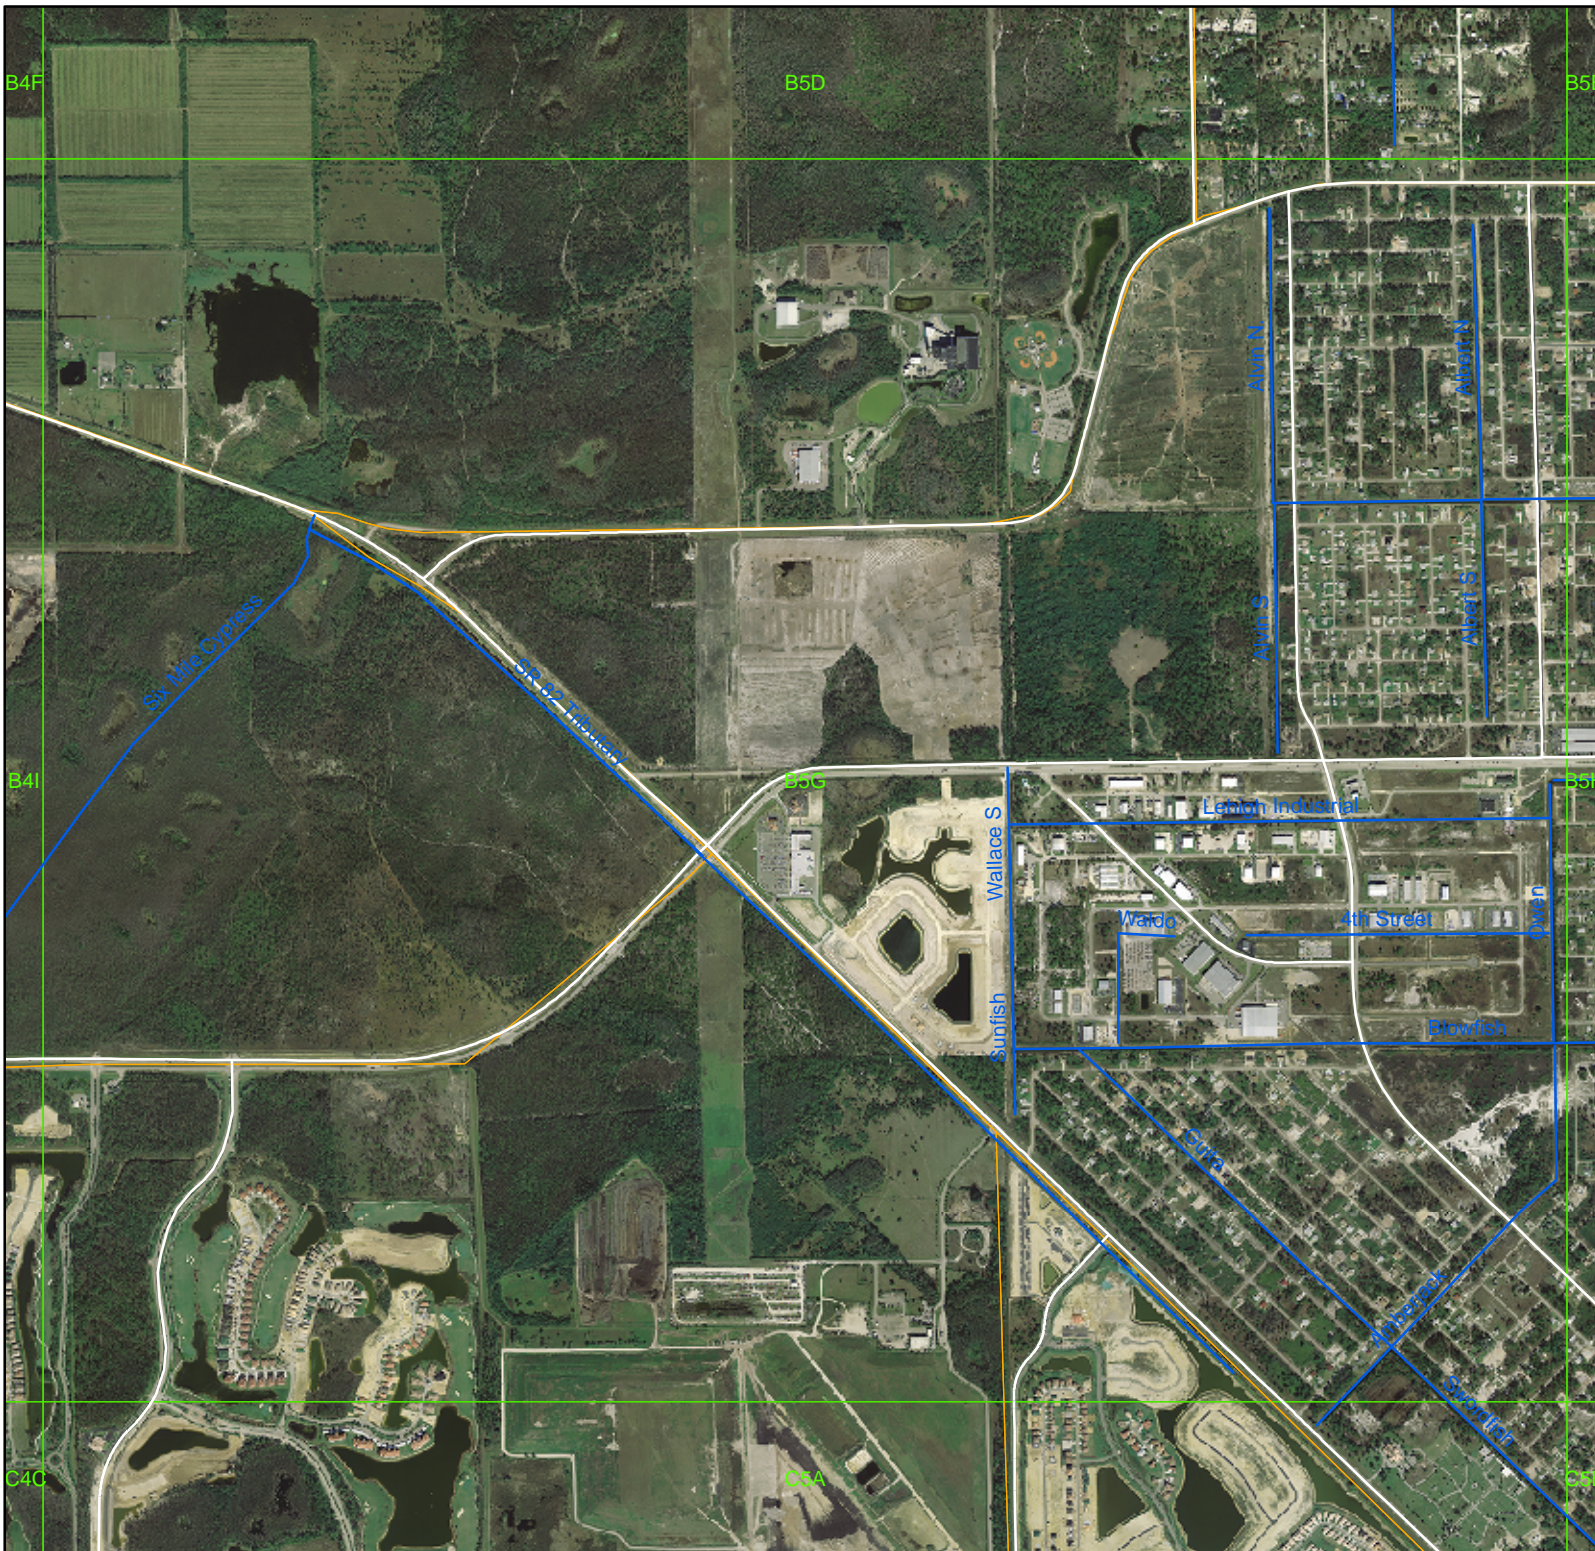

# Lee Co. Drainage Atlas

-  Drainage System
-  Watershed Boundaries
-  MapGrid6x5x9
-  Major Roads

0 0.15 0.3  
 Miles

This information is provided "as is" without warranty of any kind and Lee County expressly disclaims all express and implied warranties. Lee County further does not warrant, guarantee or make any representations regarding the use, or the results of the use, of the information provided to you in terms of correctness, accuracy, reliability, timeliness, or otherwise. The entire risk as to the results and performance of any information provided by Lee County is entirely assumed by the user of the information.