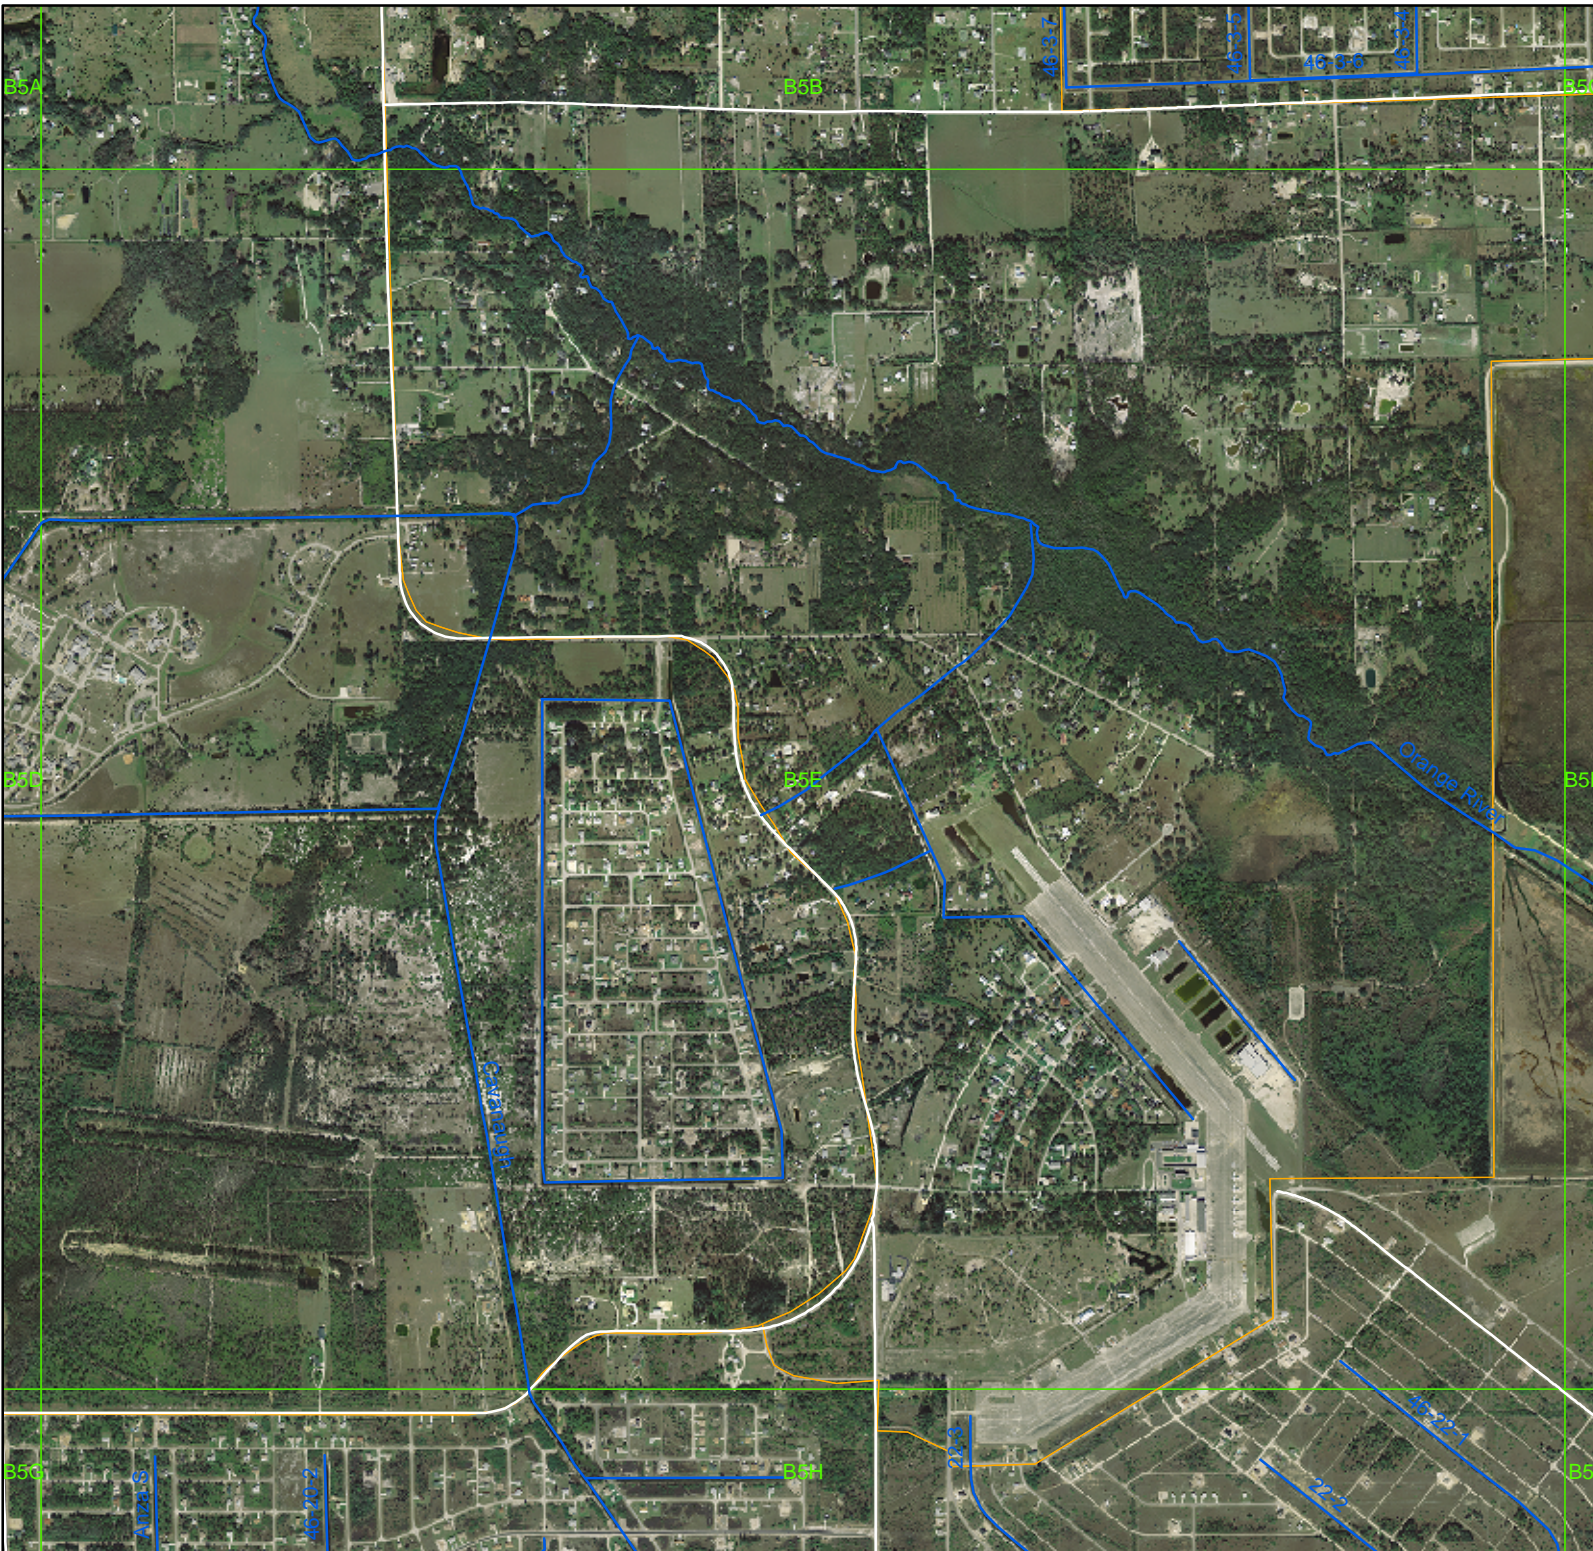

Lee Co. Drainage Atlas

- Drainage System
- Watershed Boundaries
- MapGrid6x5x9
- Major Roads

0 0.15 0.3 Miles

This information is provided "as is" without warranty of any kind and Lee County expressly disclaims all express and implied warranties. Lee County further does not warrant, guarantee or make any representations regarding the use, or the results of the use, of the information provided to you in terms of correctness, accuracy, reliability, timeliness, or otherwise. The entire risk as to the results and performance of any information provided by Lee County is entirely assumed by the user of the information.