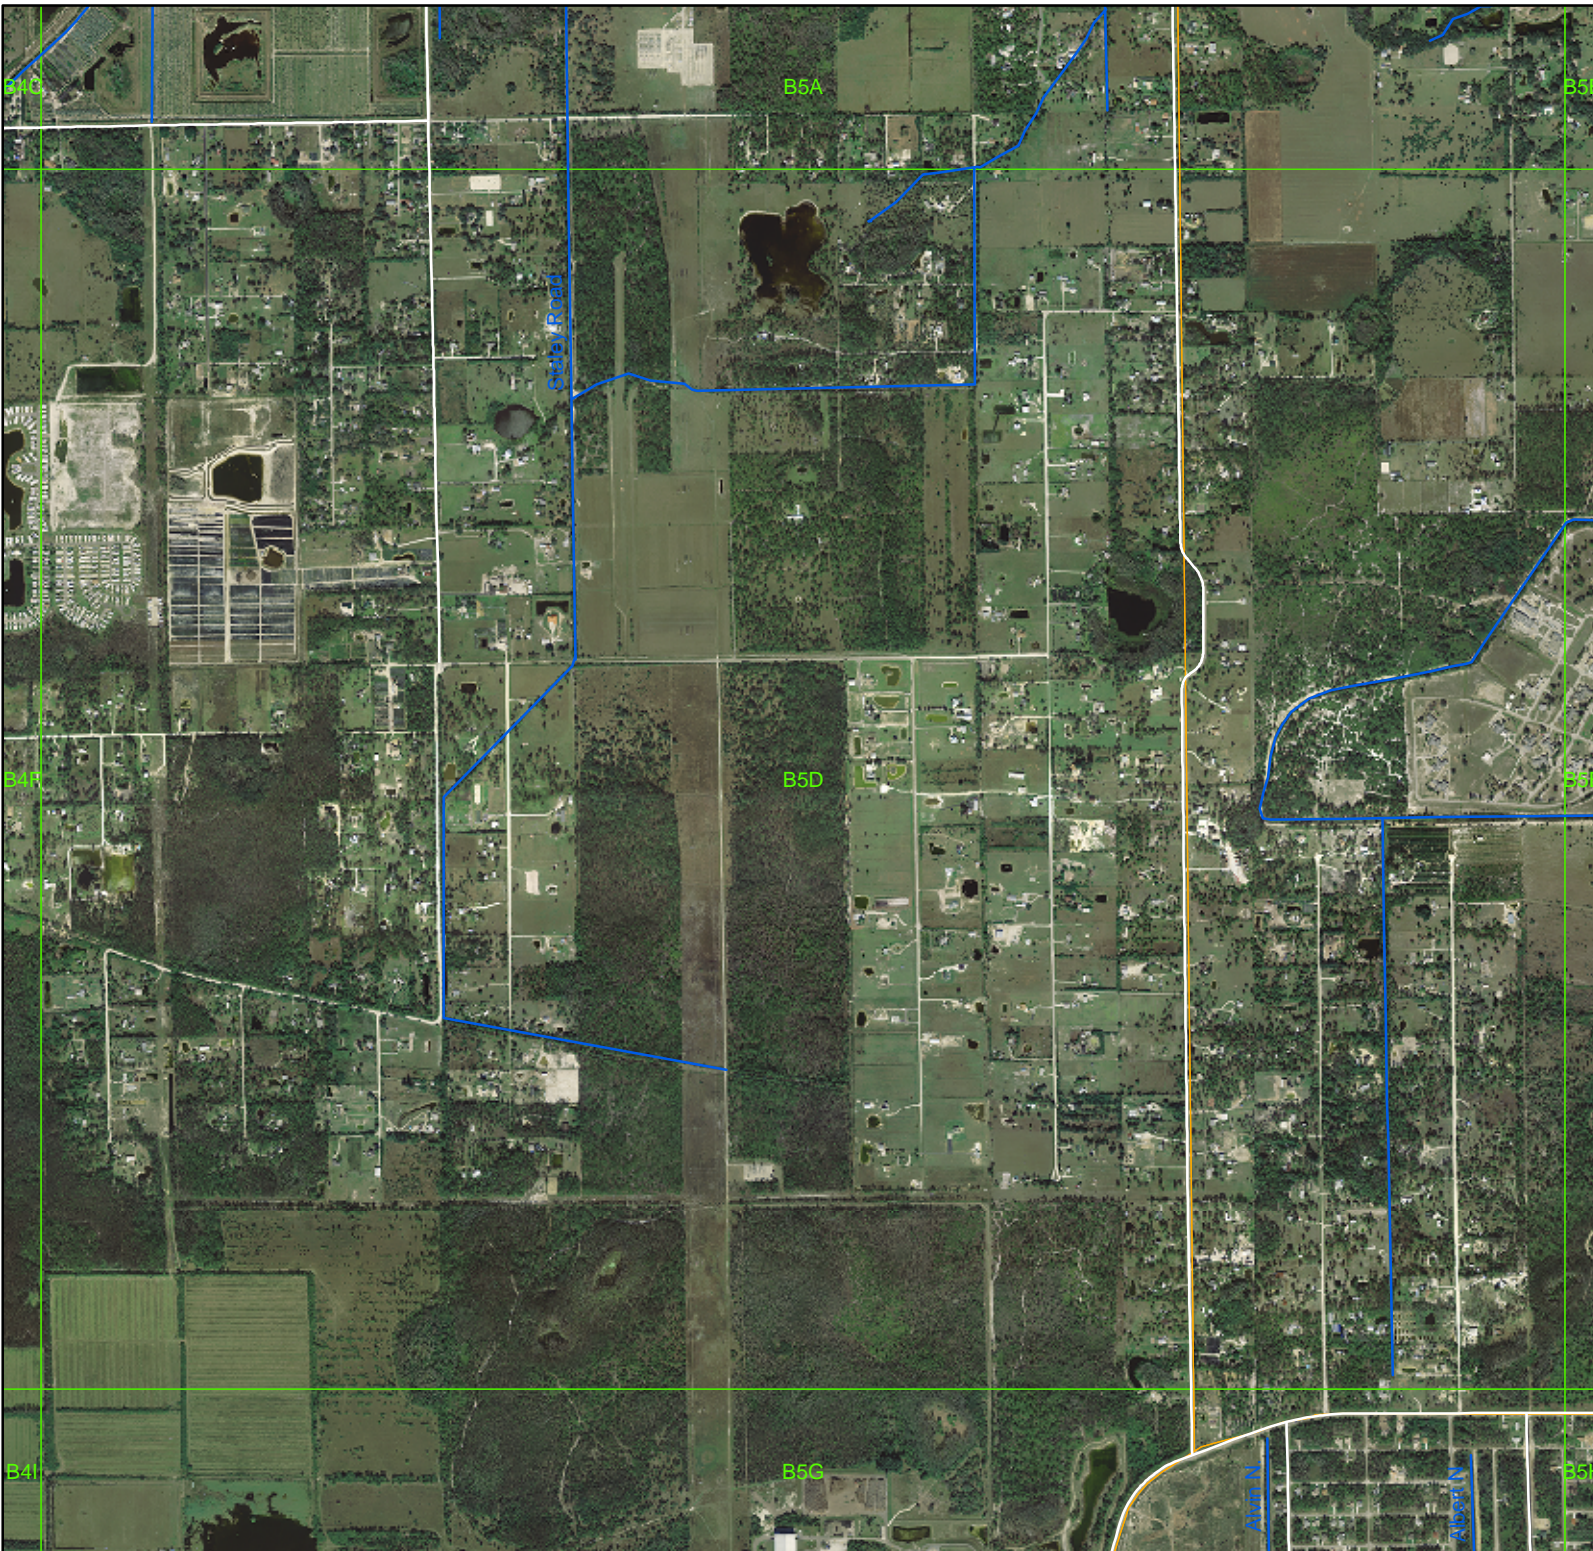

# Lee Co. Drainage Atlas

-  Drainage System
-  Watershed Boundaries
-  MapGrid6x5x9
-  Major Roads

0 0.15 0.3  
Miles

This information is provided "as is" without warranty of any kind and Lee County expressly disclaims all express and implied warranties. Lee County further does not warrant, guarantee or make any representations regarding the use, or the results of the use, of the information provided to you in terms of correctness, accuracy, reliability, timeliness, or otherwise. The entire risk as to the results and performance of any information provided by Lee County is entirely assumed by the user of the information.