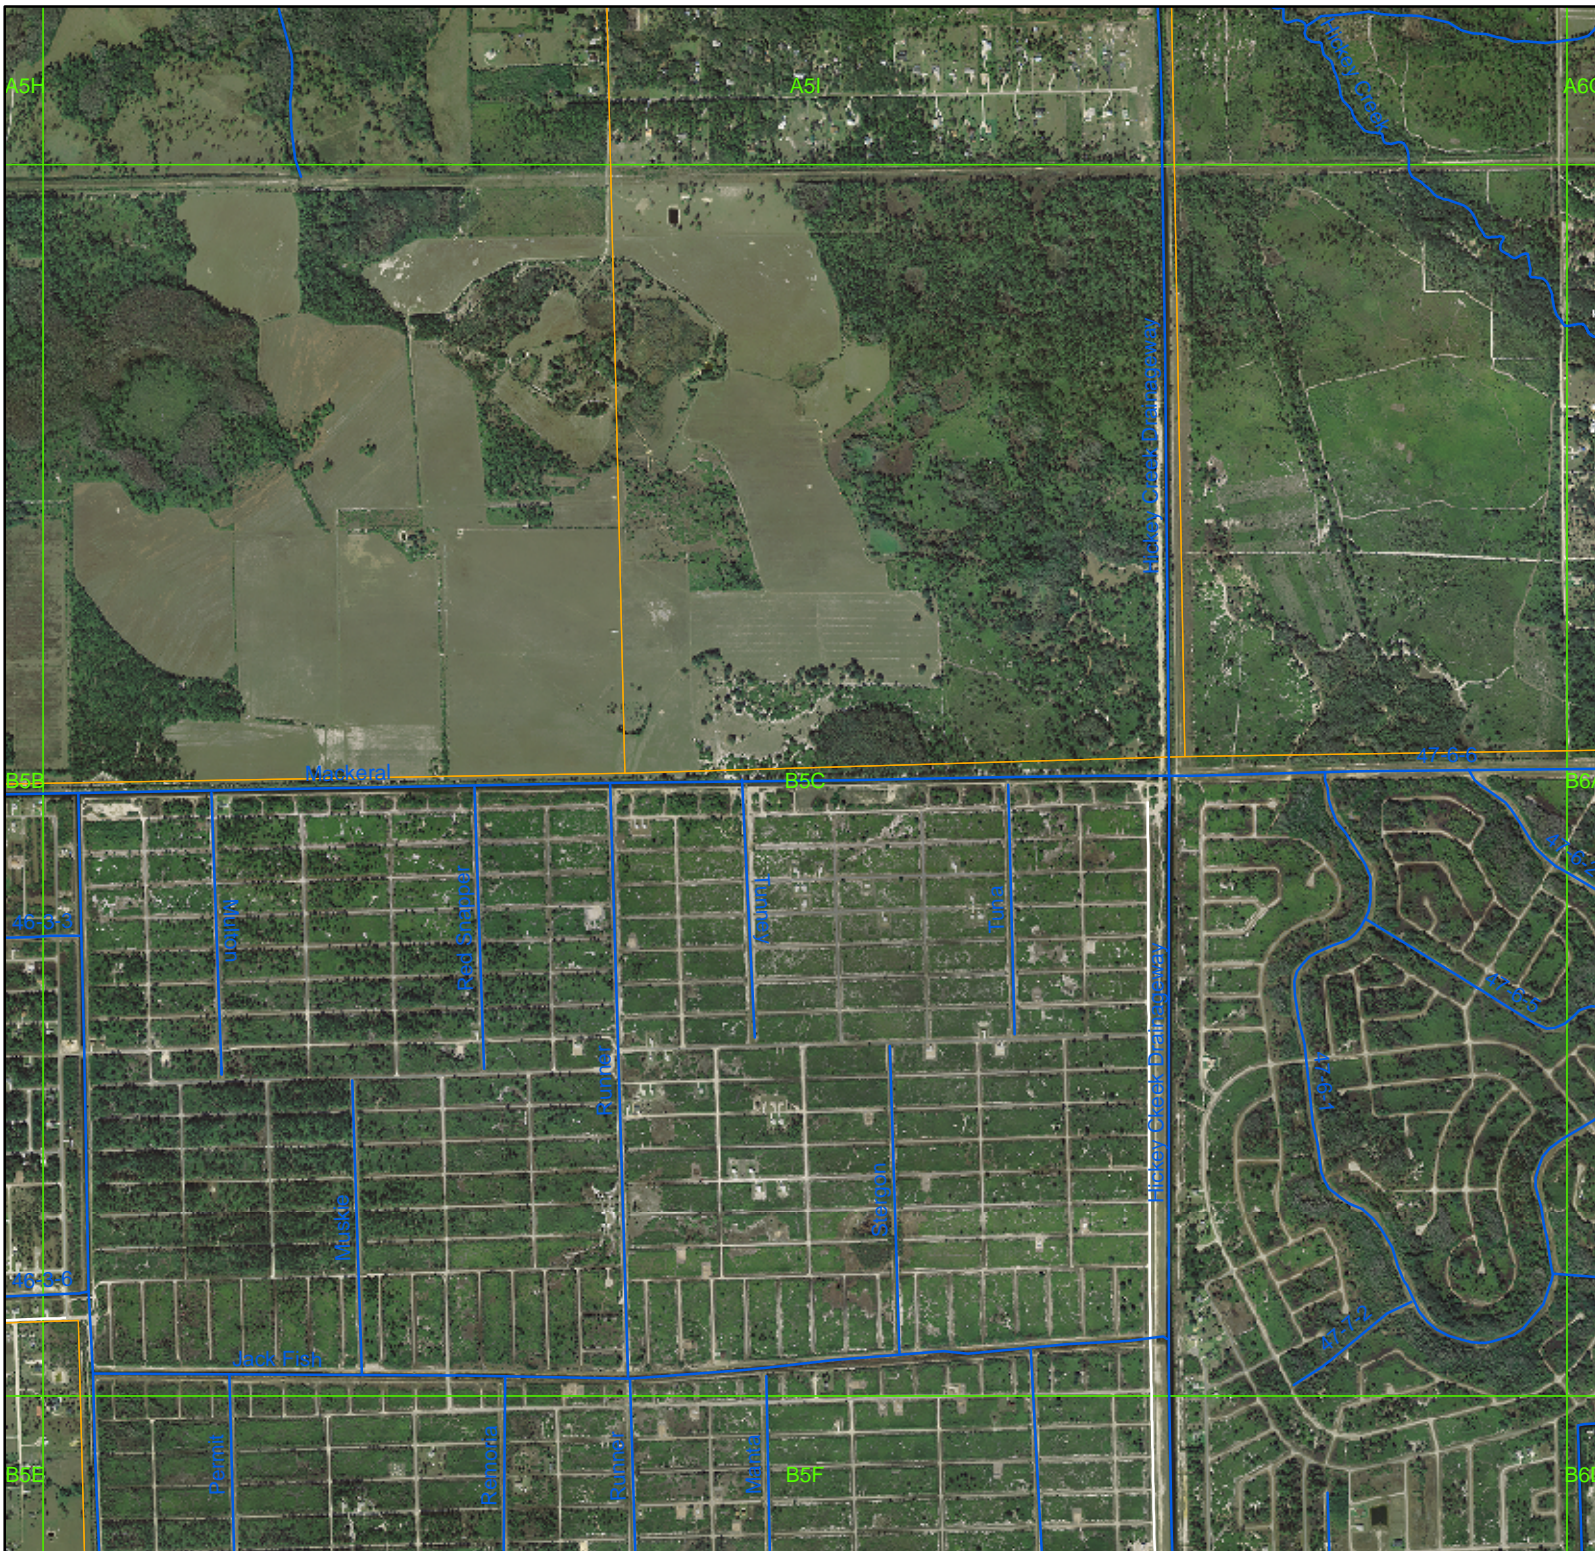

Lee Co. Drainage Atlas

-  Drainage System
-  Watershed Boundaries
-  MapGrid6x5x9
-  Major Roads

0 0.15 0.3
Miles

This information is provided "as is" without warranty of any kind and Lee County expressly disclaims all express and implied warranties. Lee County further does not warrant, guarantee or make any representations regarding the use, or the results of the use, of the information provided to you in terms of correctness, accuracy, reliability, timeliness, or otherwise. The entire risk as to the results and performance of any information provided by Lee County is entirely assumed by the user of the information.