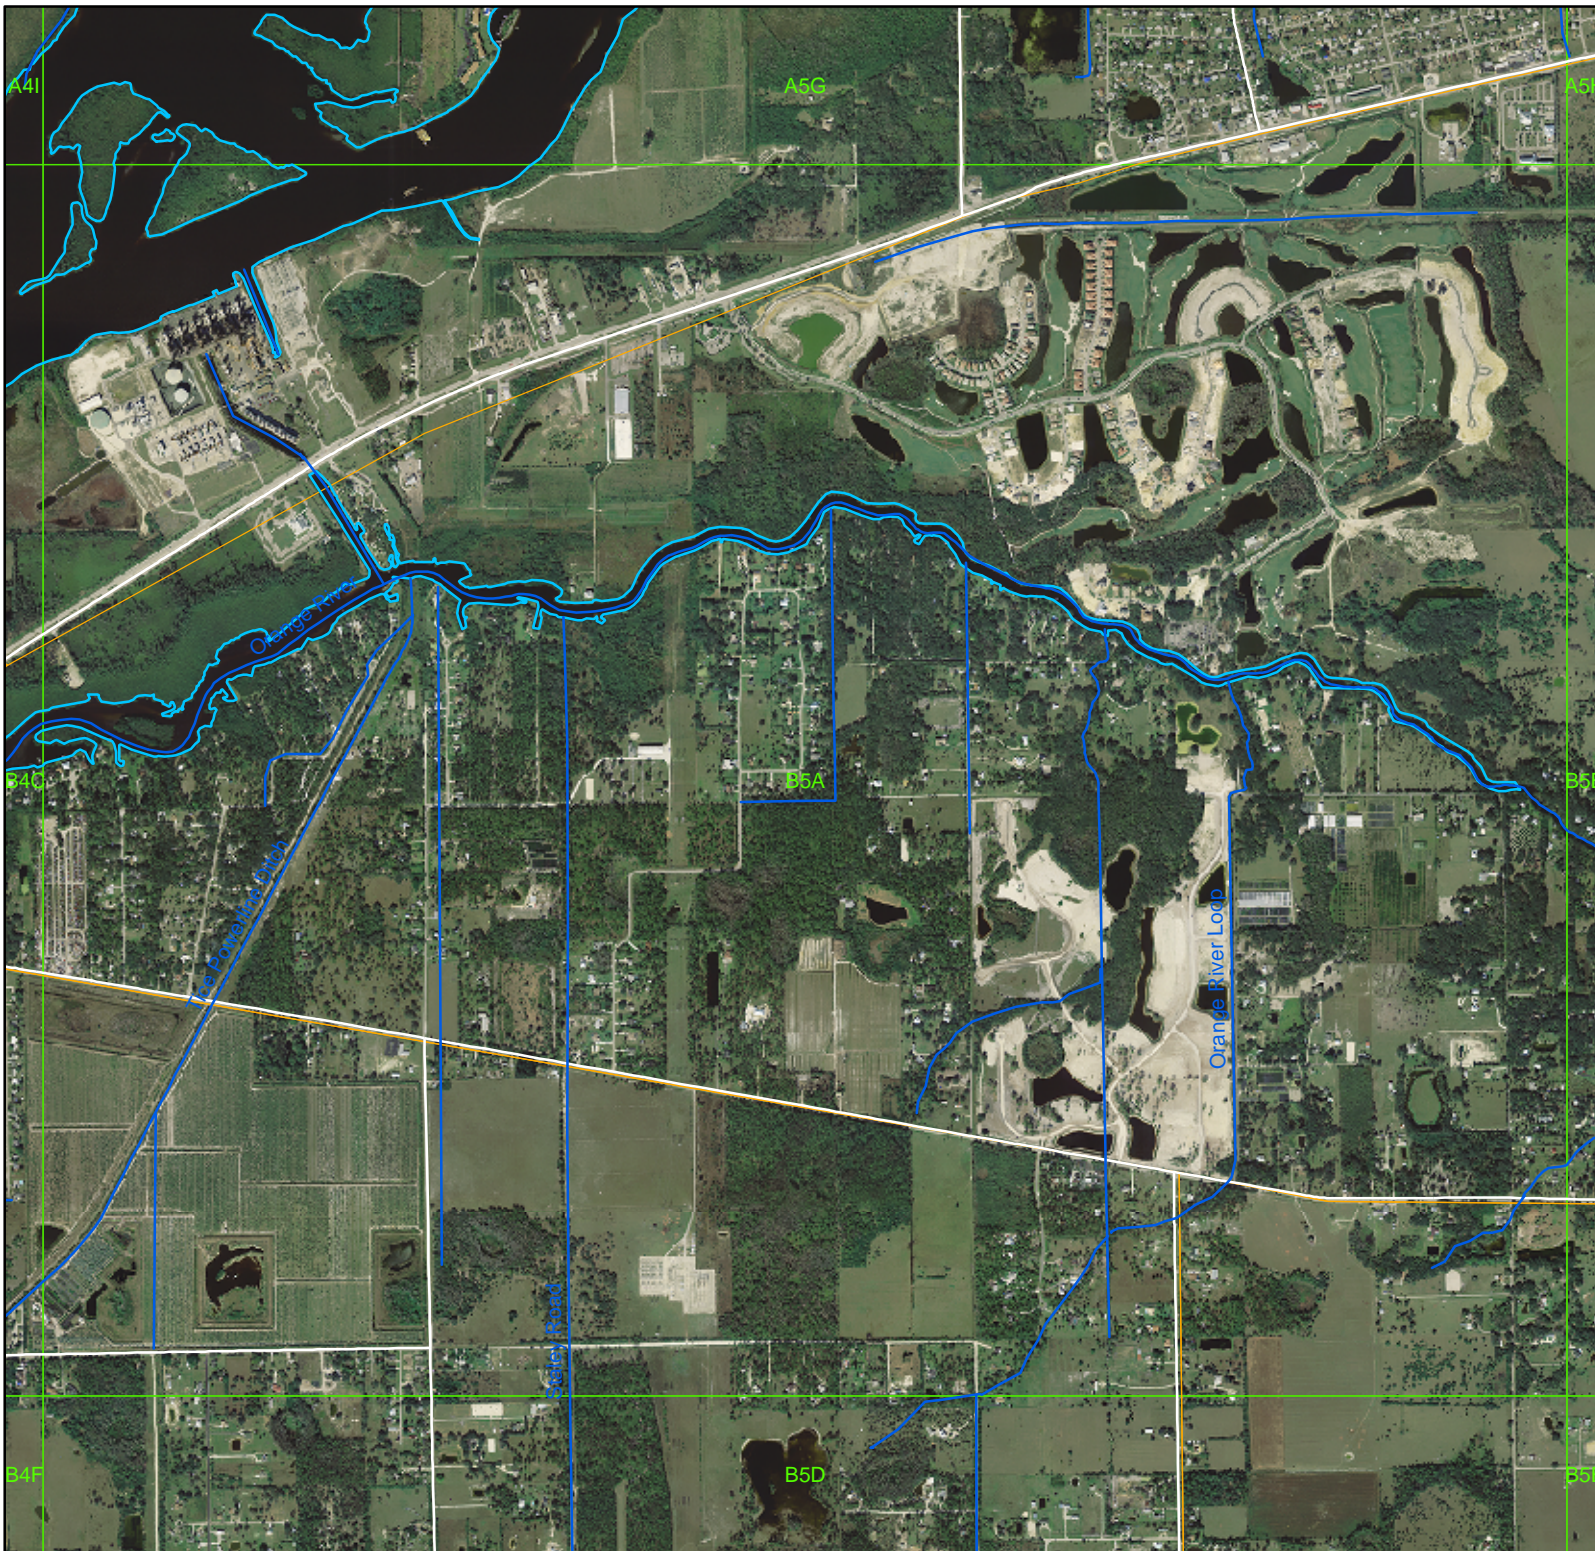

Lee Co. Drainage Atlas

-  Drainage System
-  Watershed Boundaries
-  MapGrid6x5x9
-  Major Roads

0 0.15 0.3
Miles

This information is provided "as is" without warranty of any kind and Lee County expressly disclaims all express and implied warranties. Lee County further does not warrant, guarantee or make any representations regarding the use, or the results of the use, of the information provided to you in terms of correctness, accuracy, reliability, timeliness, or otherwise. The entire risk as to the results and performance of any information provided by Lee County is entirely assumed by the user of the information.