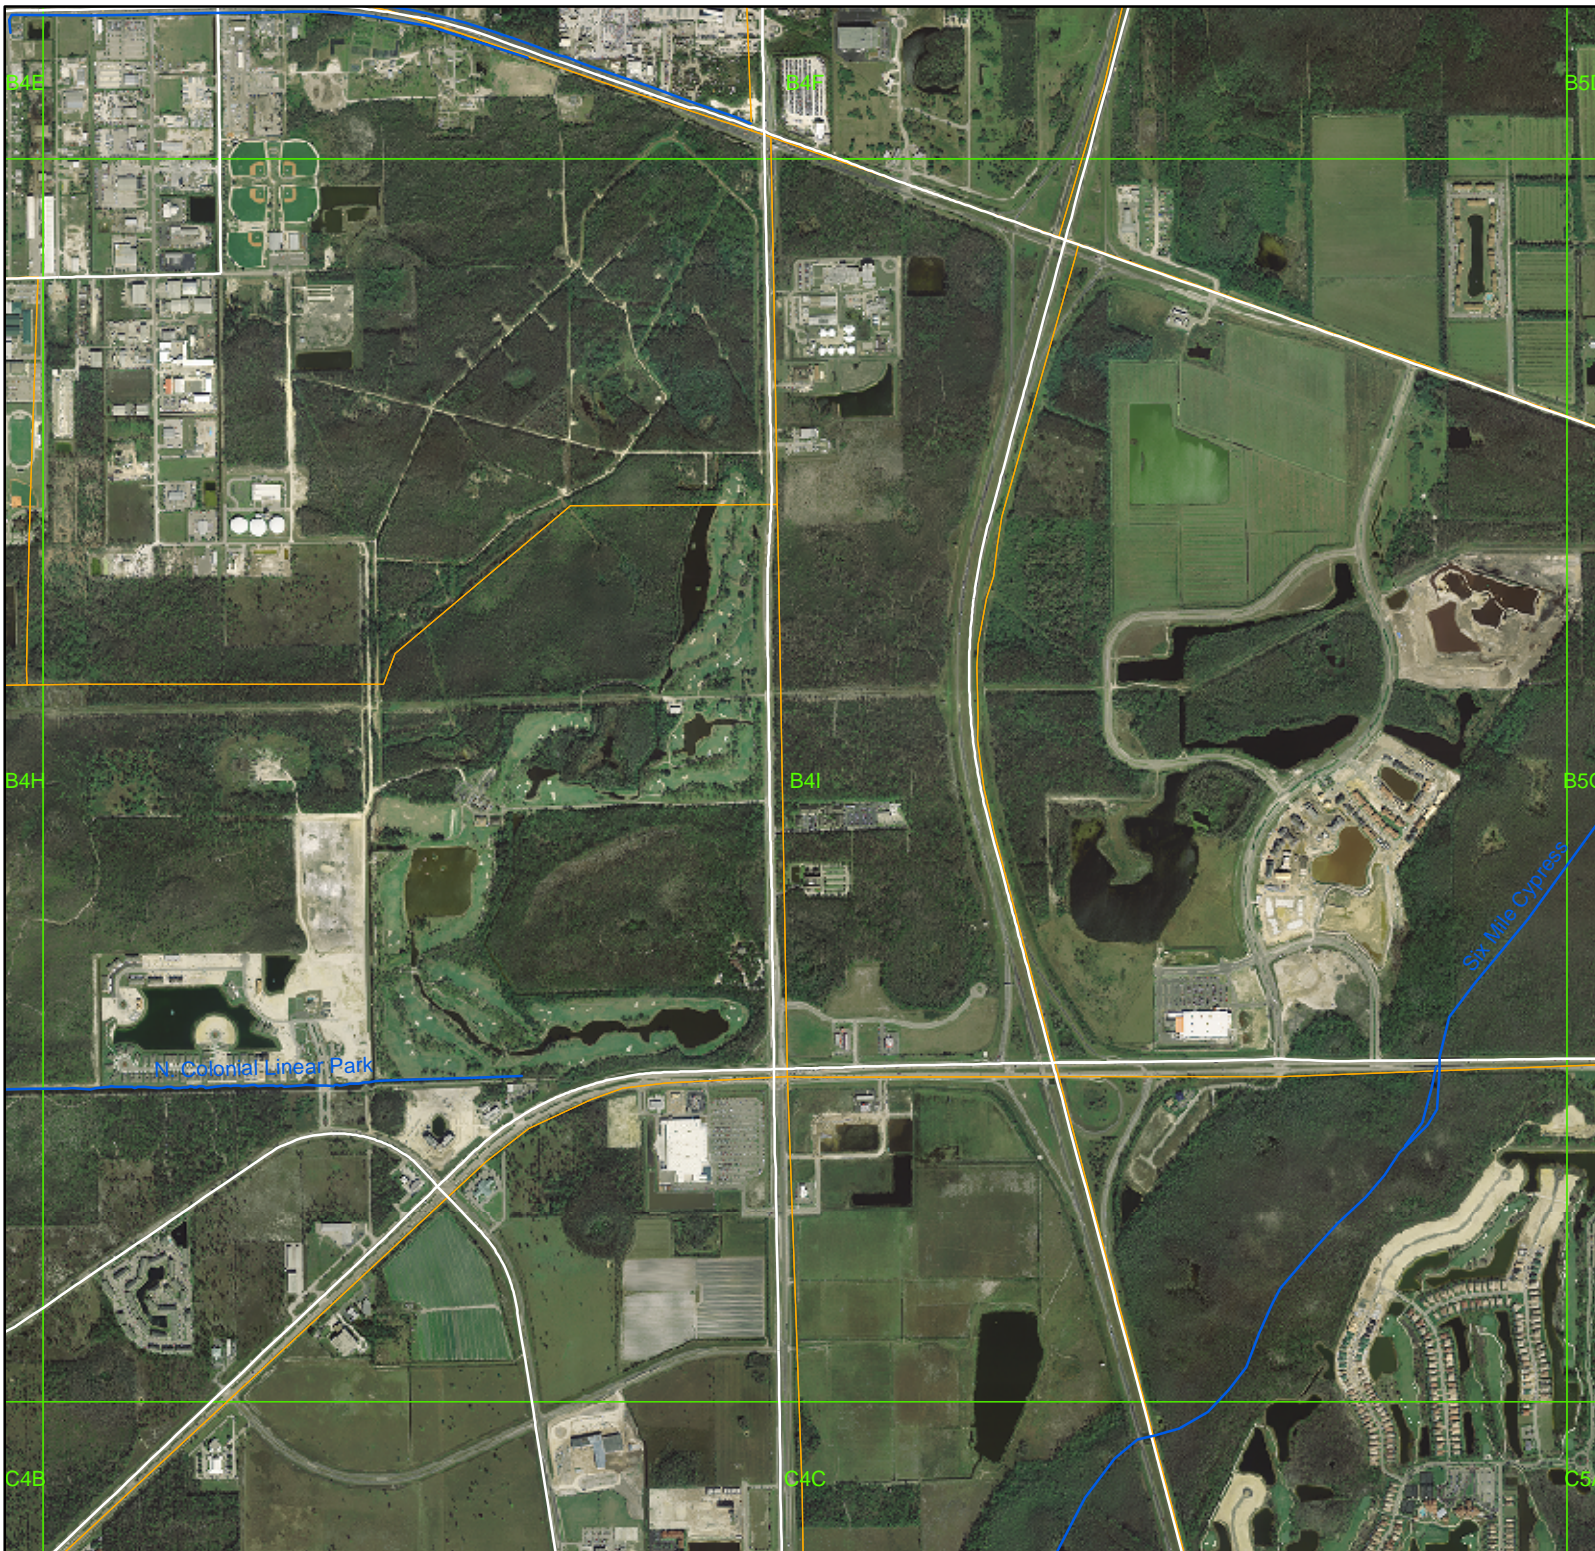

Lee Co. Drainage Atlas

-  Drainage System
-  Watershed Boundaries
-  MapGrid6x5x9
-  Major Roads

0 0.15 0.3
Miles

This information is provided "as is" without warranty of any kind and Lee County expressly disclaims all express and implied warranties. Lee County further does not warrant, guarantee or make any representations regarding the use, or the results of the use, of the information provided to you in terms of correctness, accuracy, reliability, timeliness, or otherwise. The entire risk as to the results and performance of any information provided by Lee County is entirely assumed by the user of the information.